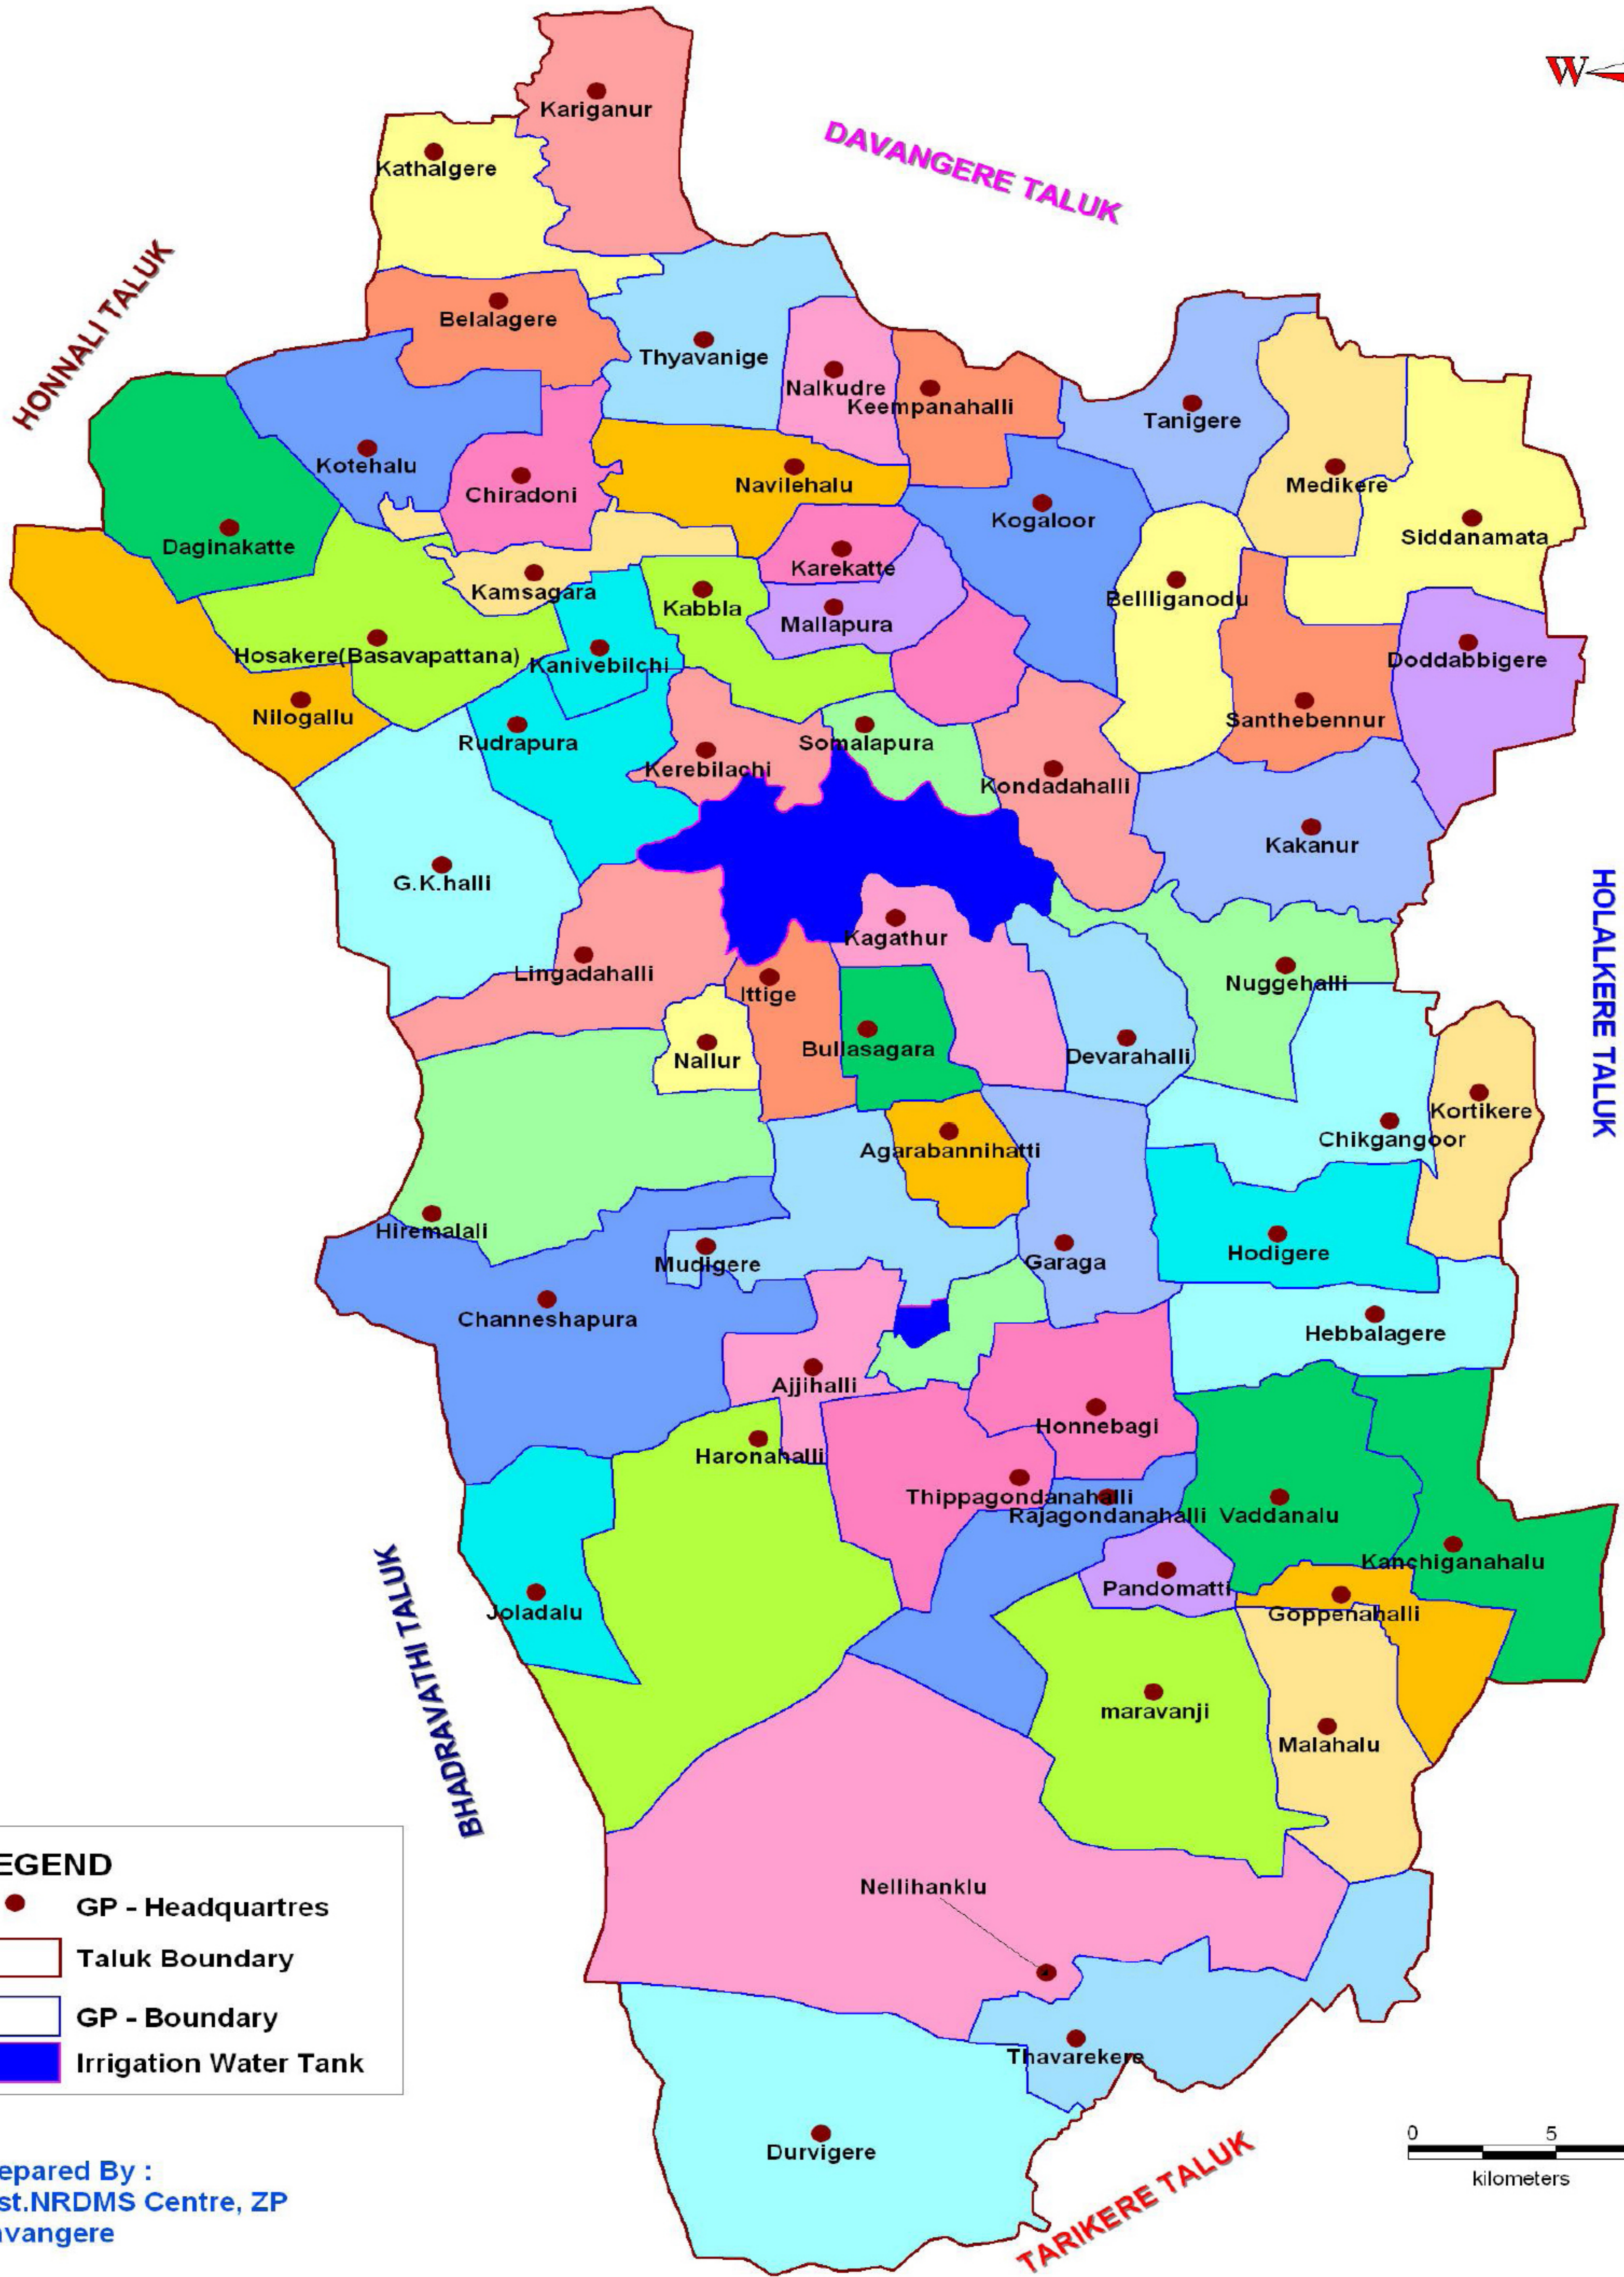

GRAMA PANCHAYATH MAP OF CHANNAGIRI TALUK

masterplansindia.com

LEGEND

- GP - Headquartes
- ▭ Taluk Boundary
- ▭ GP - Boundary
- ▭ Irrigation Water Tank

Prepared By :
Dist.NRDMS Centre, ZP
Davangere