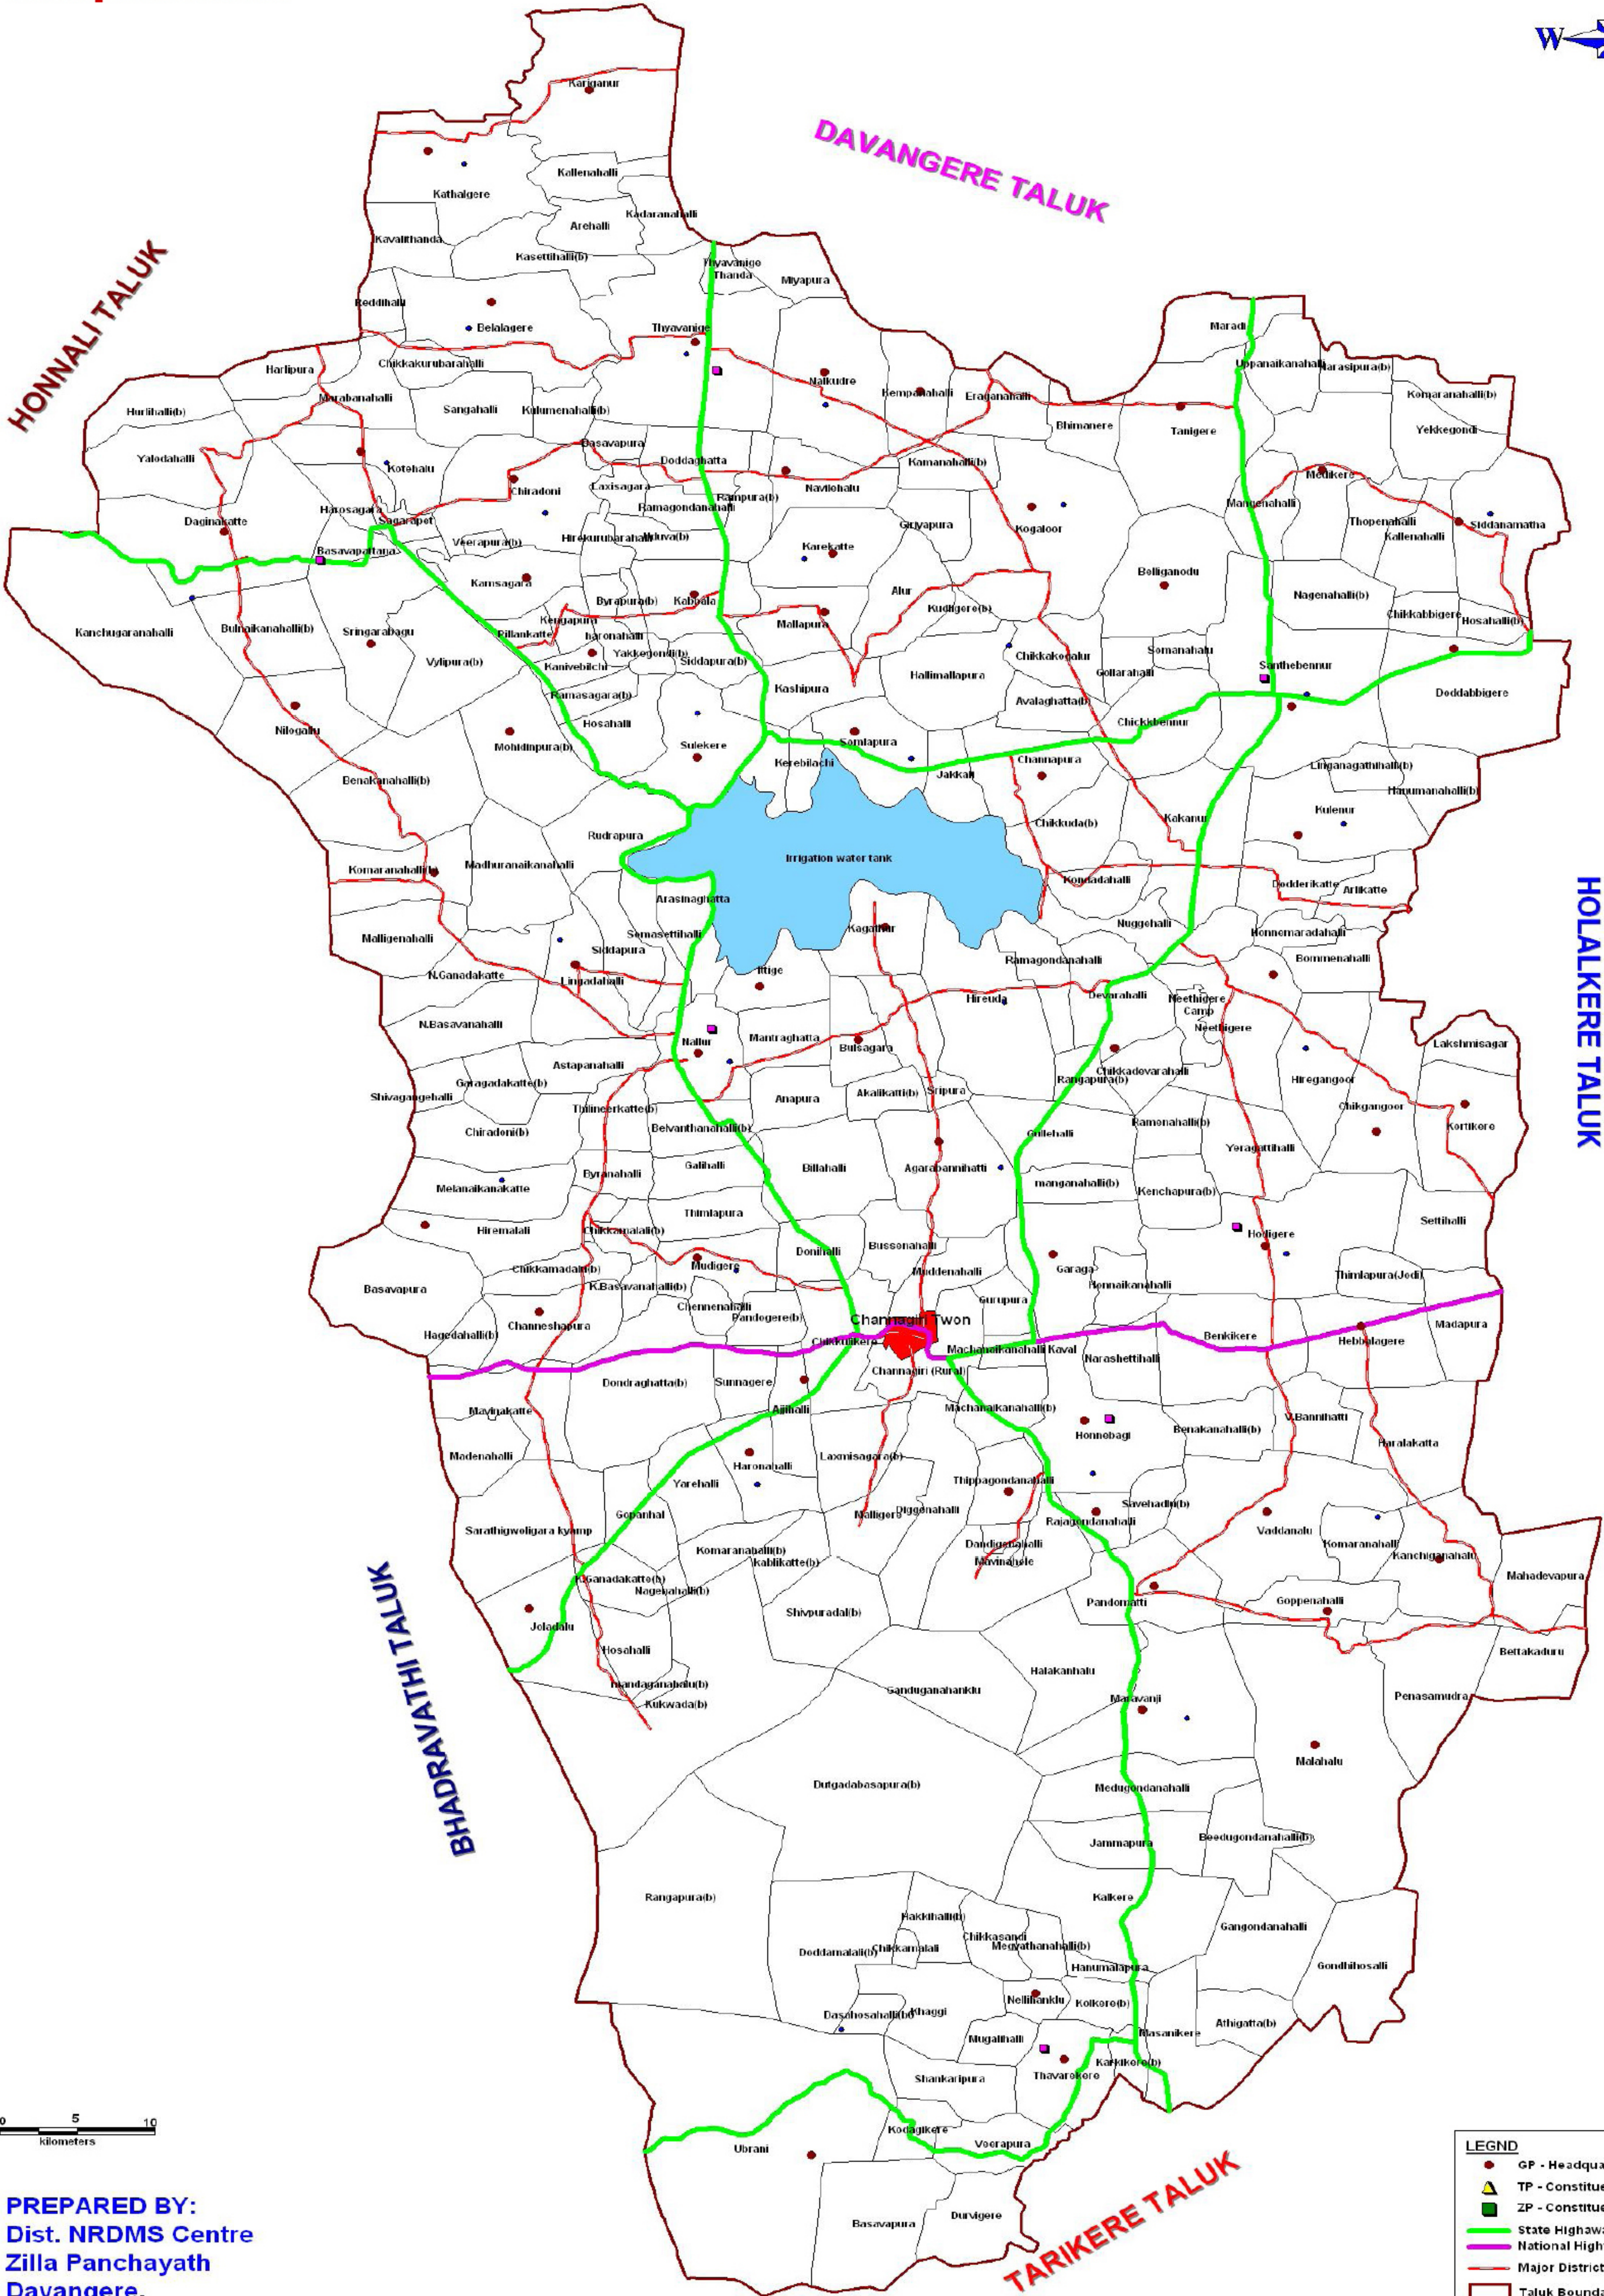

ROAD NETWORK MAP OF CHANNAGIRI TALUK

masterplansindia.com

PREPARED BY:
Dist. NRDMS Centre
Zilla Panchayath
Davangere.

LEGEND	
	GP - Headquarters
	TP - Constituency Headquarters
	ZP - Constituency Headquarters
	State Highway
	National Highway
	Major District Road
	Taluk Boundary