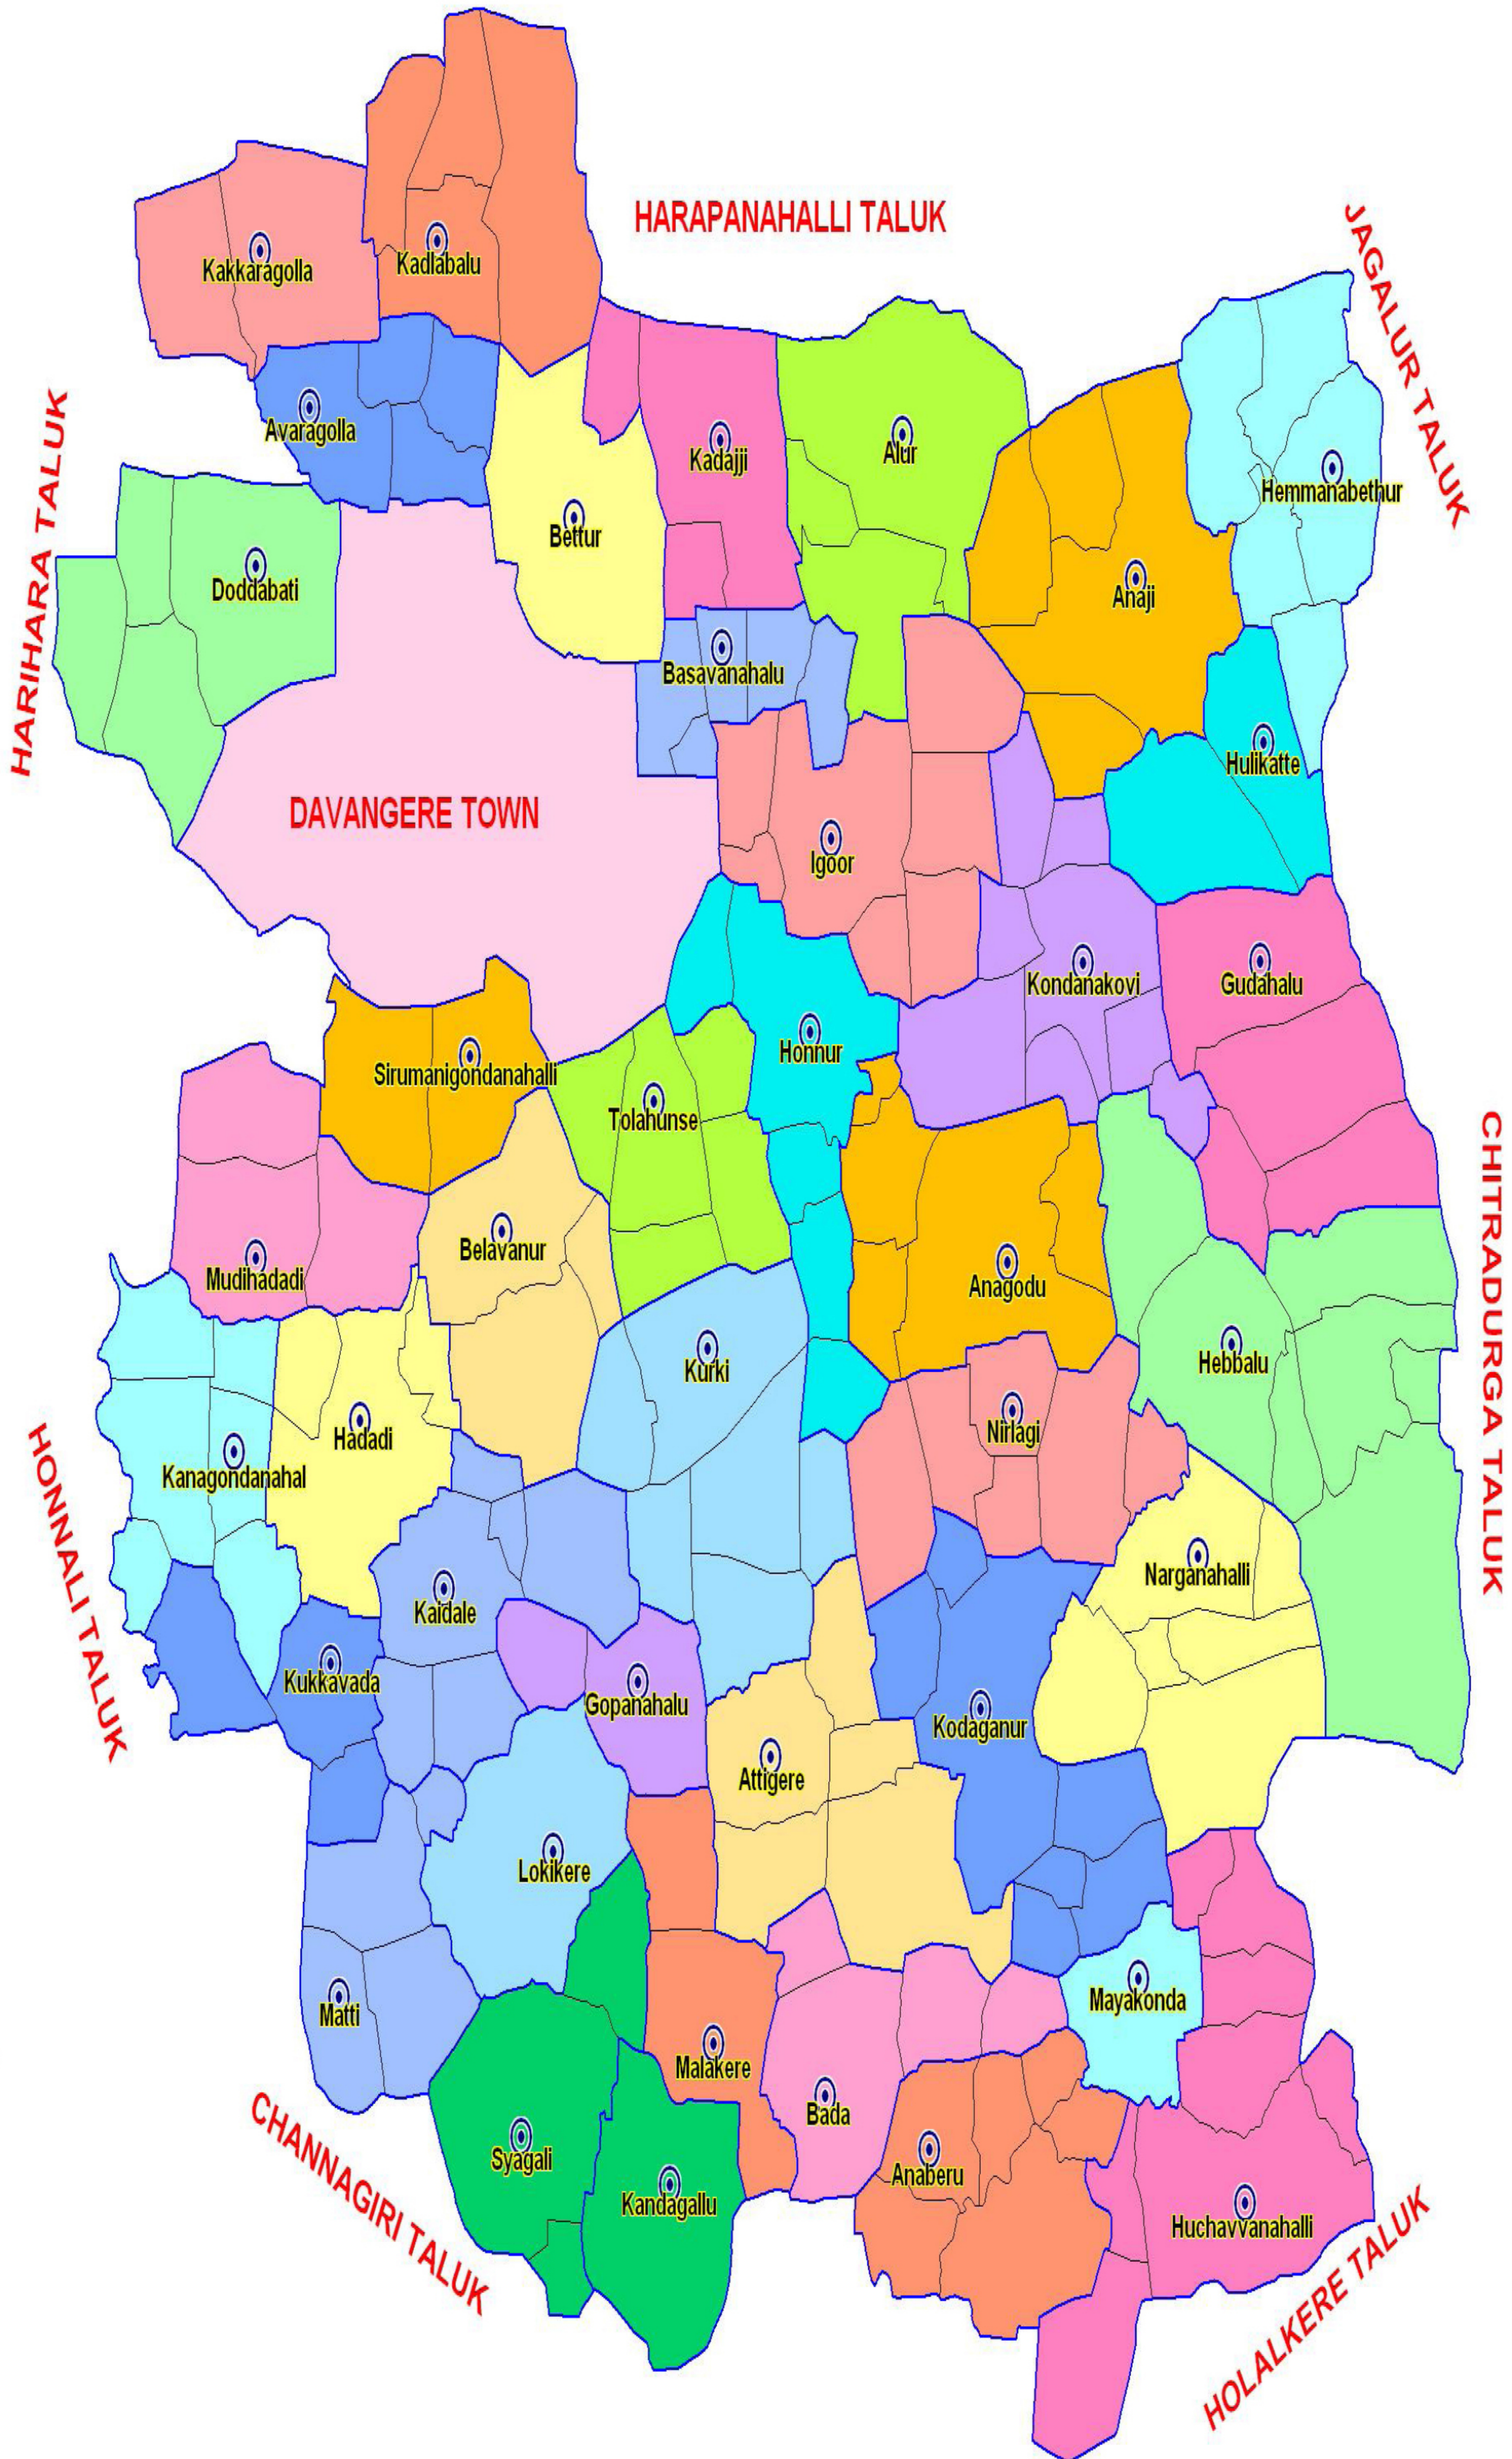

# GRAMA PANCHAYATH MAP OF DAVANGERE TALUK

0 5 10

kilometers

PREPARED BY :  
DIST.NRDMS Centre, ZP  
Davangere

### LEGEND

- GP -Headquarters
- GP - Boundary
- Davangere Town