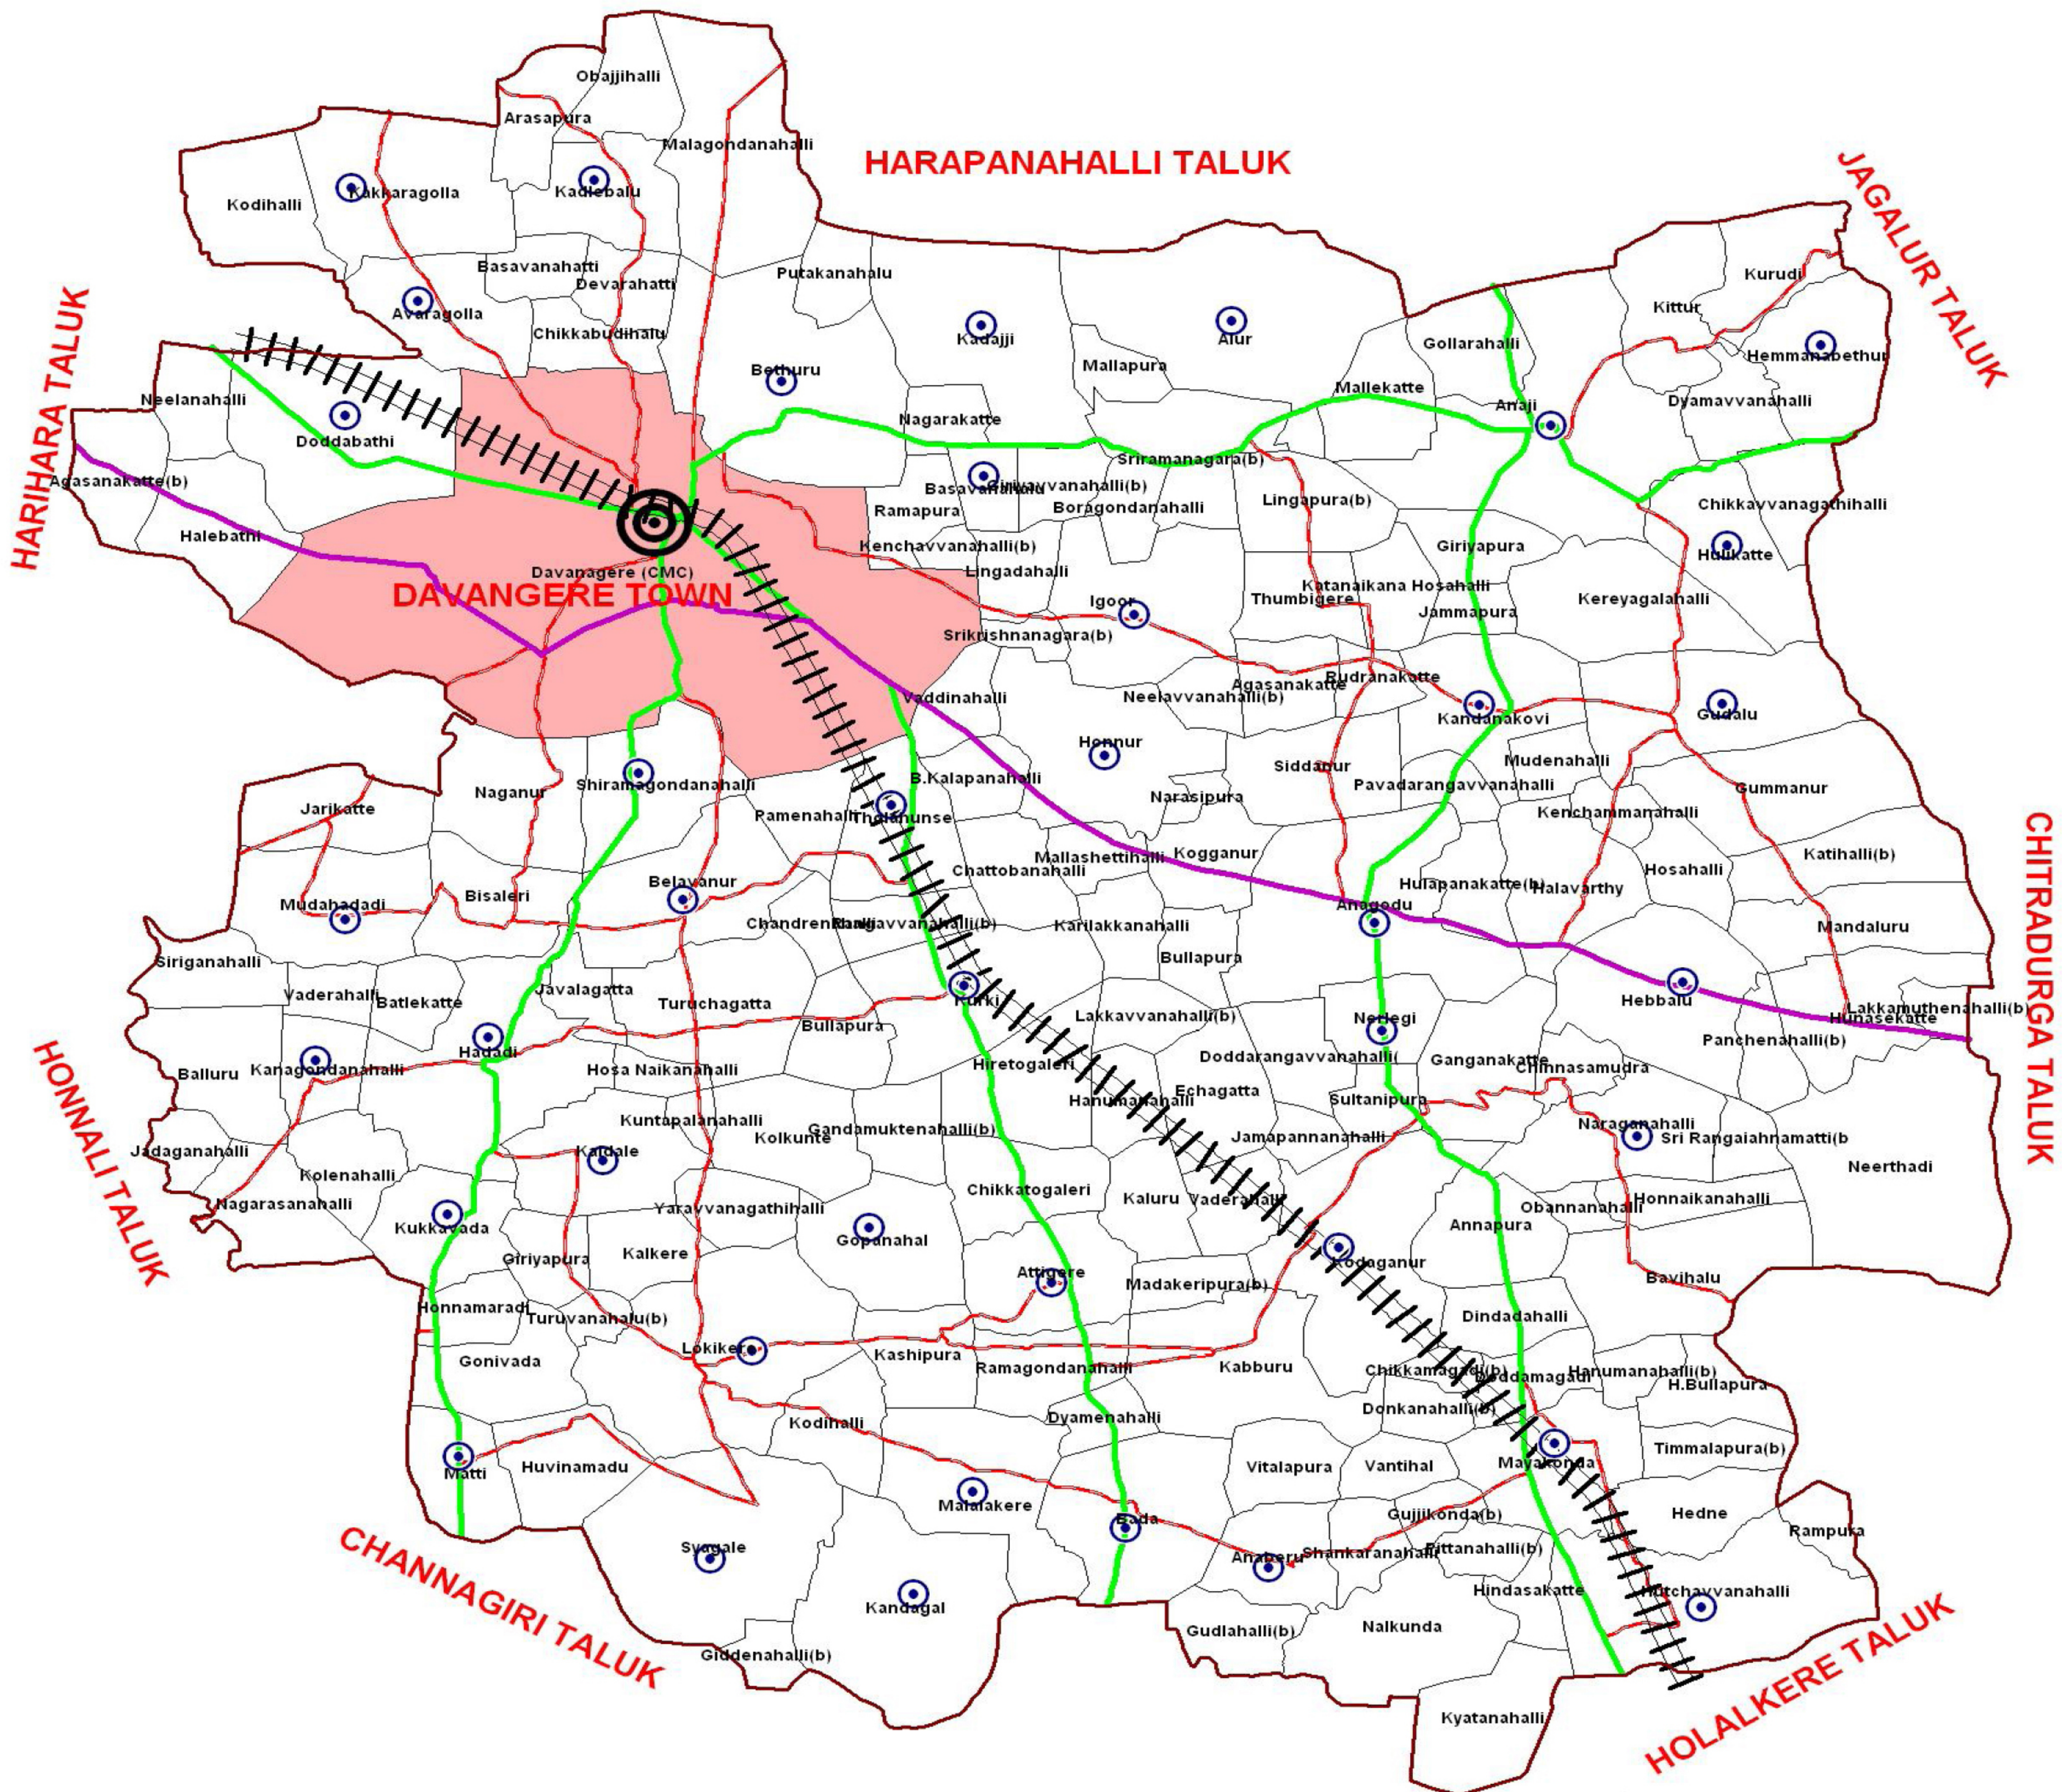

ROAD NETWORK - MAP OF DAVANGERE TALUK

LEGEND	
	Taluk Boundary
	GP - Headquartes
	Railway Track
	Davangere Town
	State Highway
	National Highway
	MRD - Road
	Village Boundary
	DVG- Town

PREPARED BY:
 Dist. DIST. NRDMS Centre,
 Z.P. Davangere