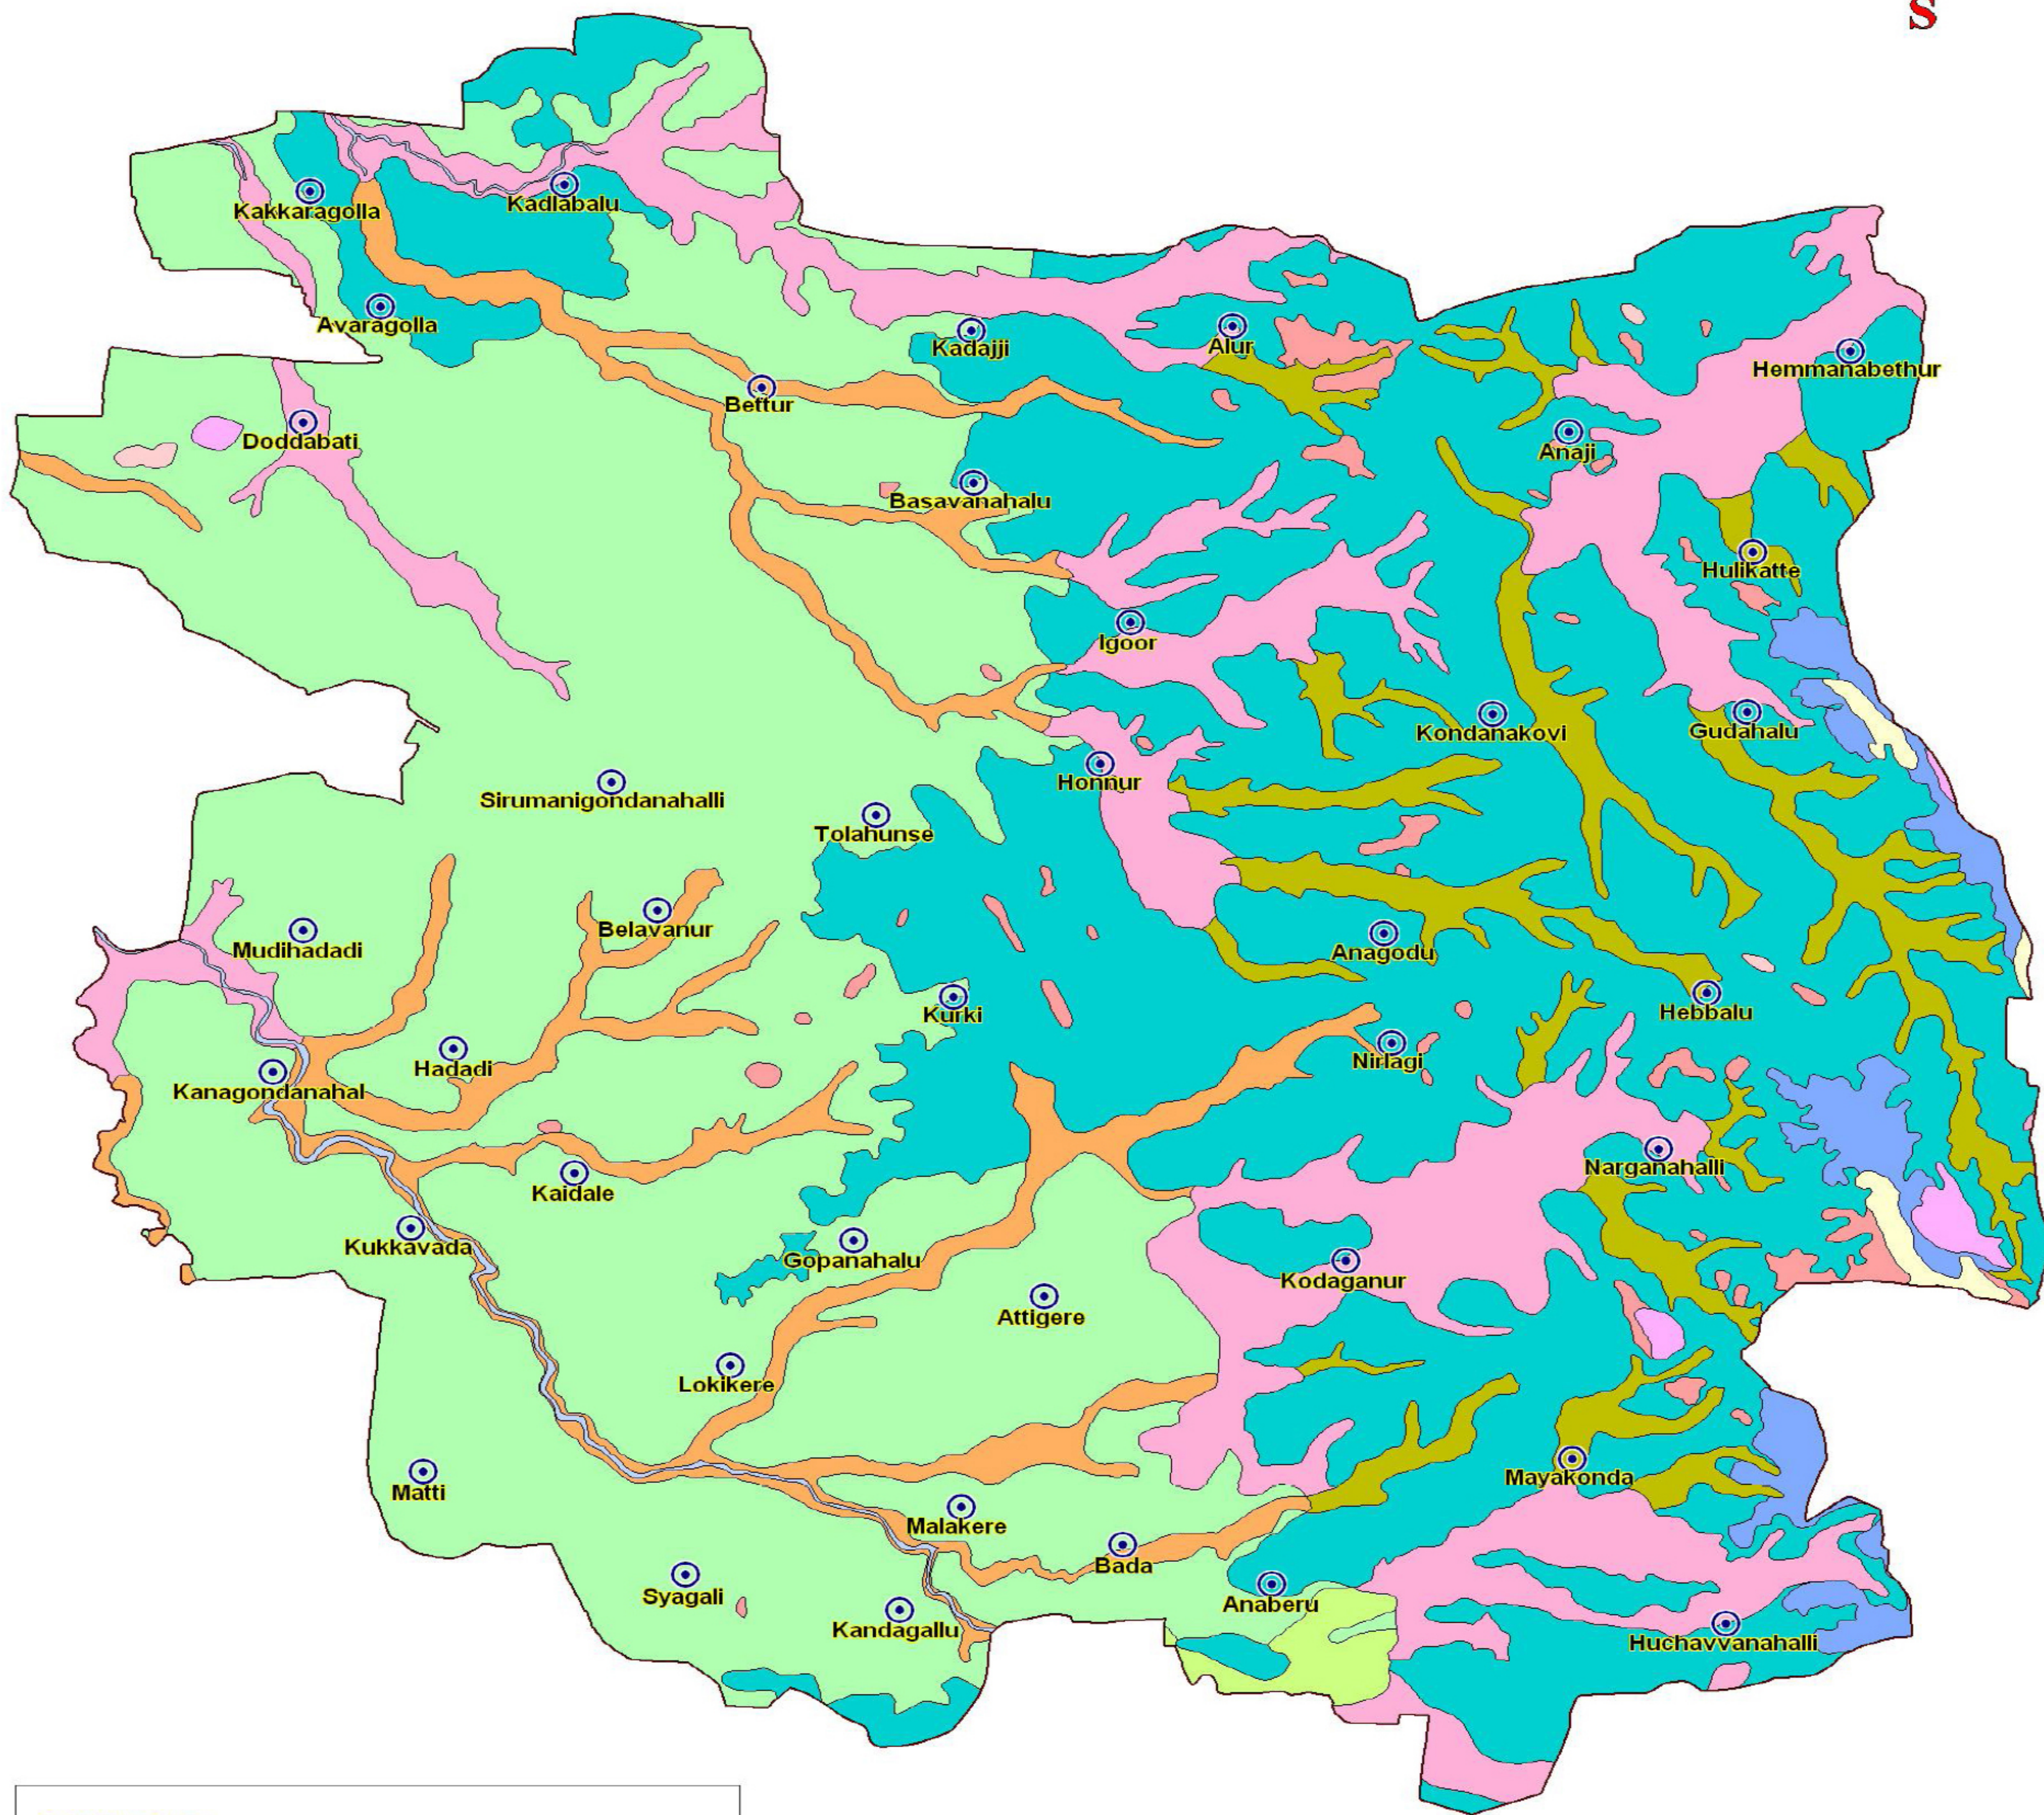

GEOMORPHOLOGY MAP OF DAVANAGERE TALUK

LEGEND

- Inselberg
- Linear Ridge
- Pediment
- Pediment Inselberg Complex
- Pediplain Moderate
- Pediplain Moderate Under Canal Command
- Pediplain Shallow
- Pediplain Shallow Under Canal Command
- Residual Hills
- River/Stream
- Valley
- Valley Fill Shallow

Prepared By :
Dist.NRDMS Centre, ZP
Davanagere