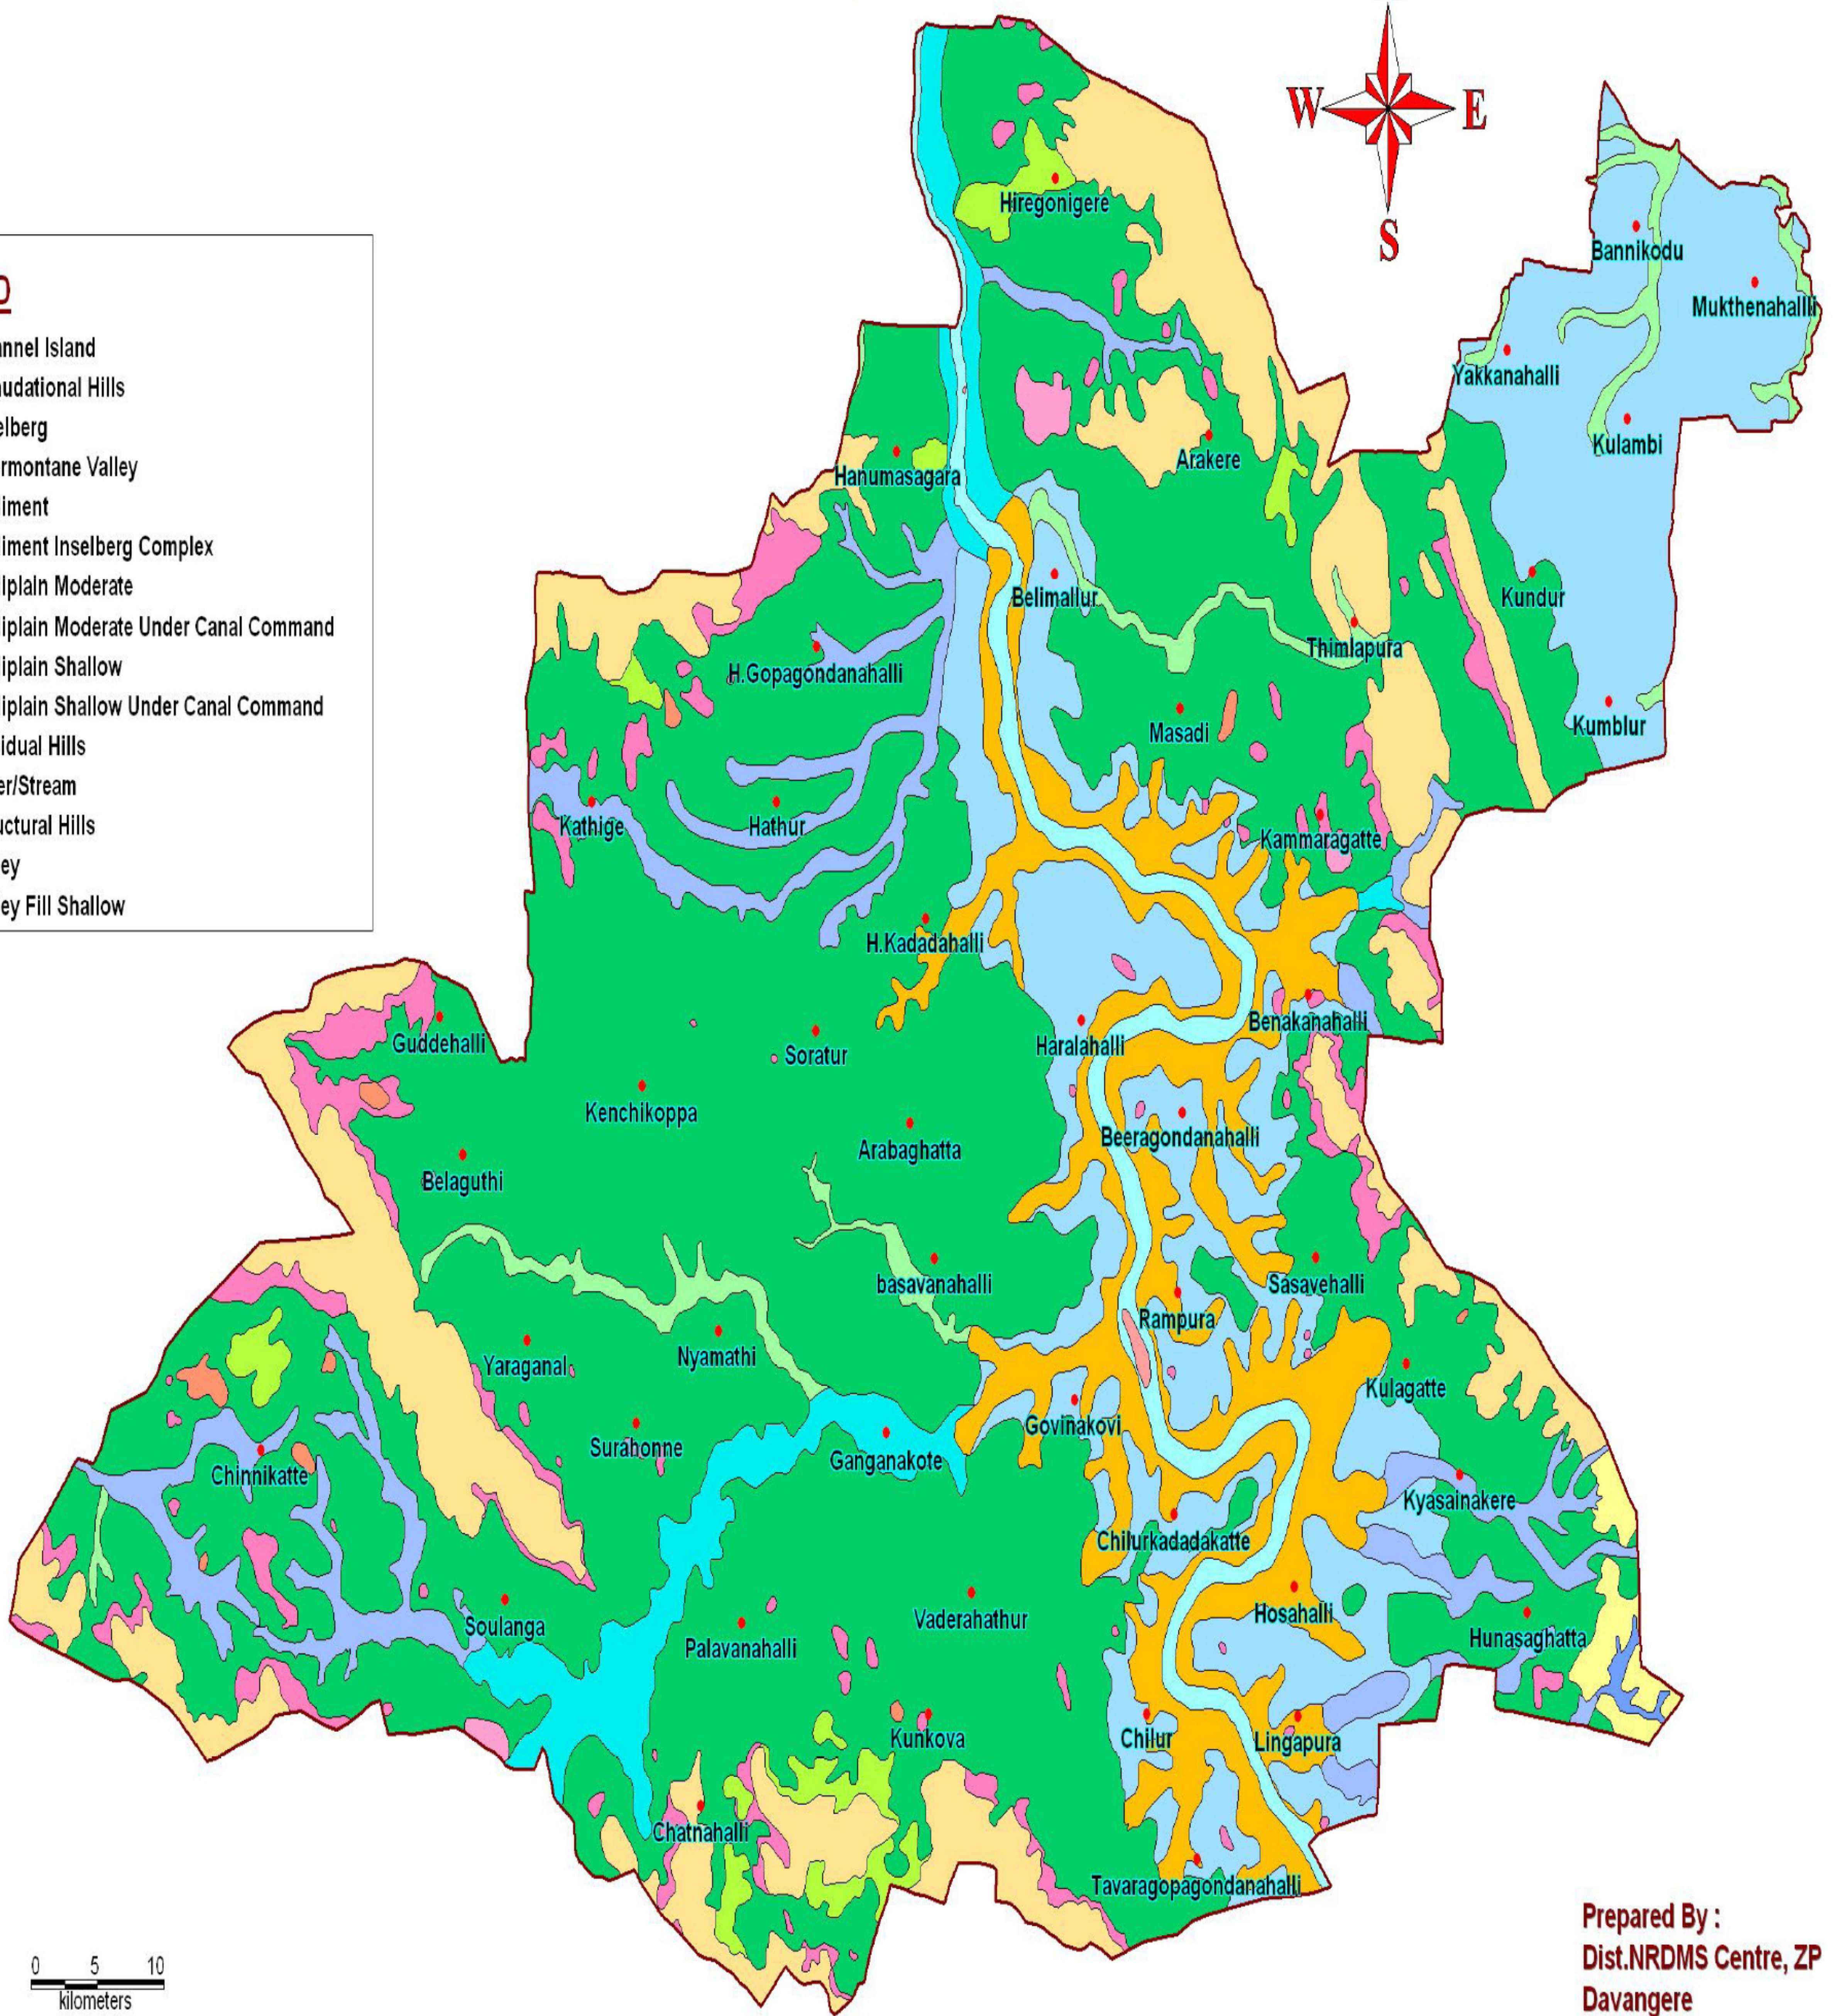

GEOMORPHOLOGY MAP OF HONNALI TALUK

masterplansindia.com

LEGEND

- Channel Island
- Denudational Hills
- Inselberg
- Intermontane Valley
- Pediment
- Pediment Inselberg Complex
- Pediplain Moderate
- Pediplain Moderate Under Canal Command
- Pediplain Shallow
- Pediplain Shallow Under Canal Command
- Residual Hills
- River/Stream
- Structural Hills
- Valley
- Valley Fill Shallow

Prepared By :
Dist.NRDMS Centre, ZP
Davangere