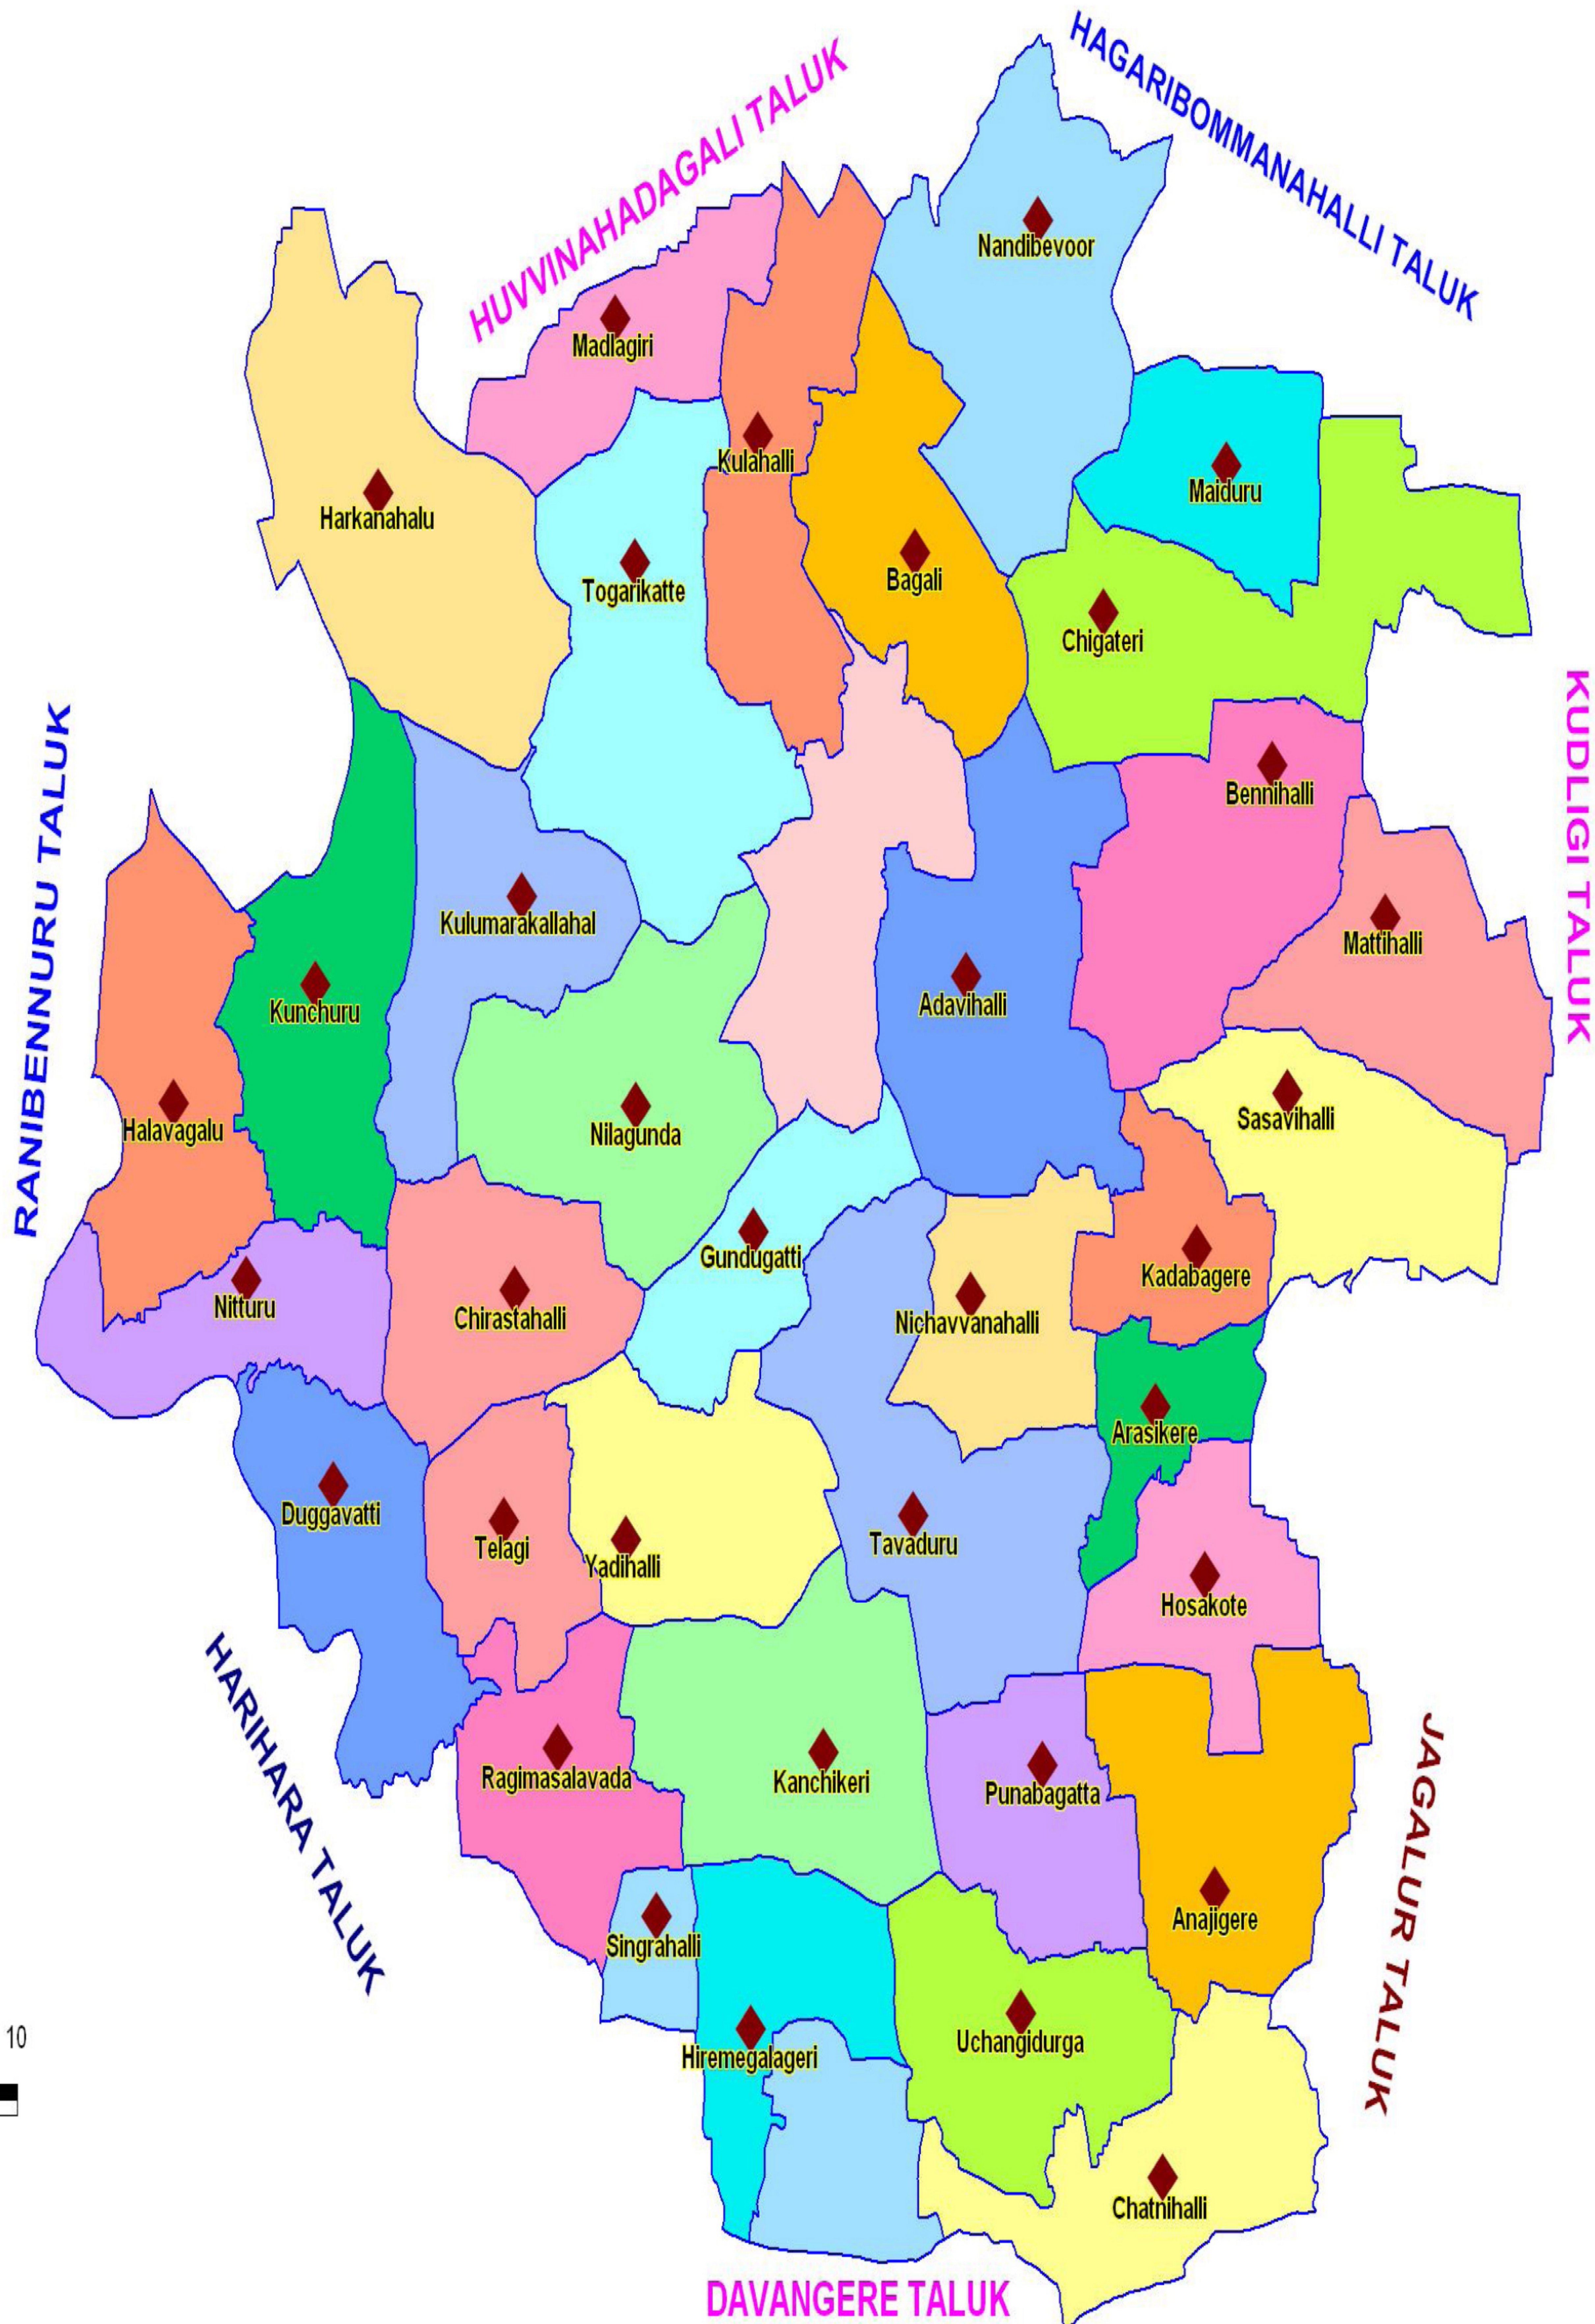

GRAMA PANCHAYATH MAP OF HARAPANAHALLI TALUK

masterplansindia.com

PREPARED BY :
DIST.NRDMS Centre, ZP
Davangere

LEGEND

- GP - Headquarters
- GP - Boudary
- GP - Boudary
- Harapanahalli Town