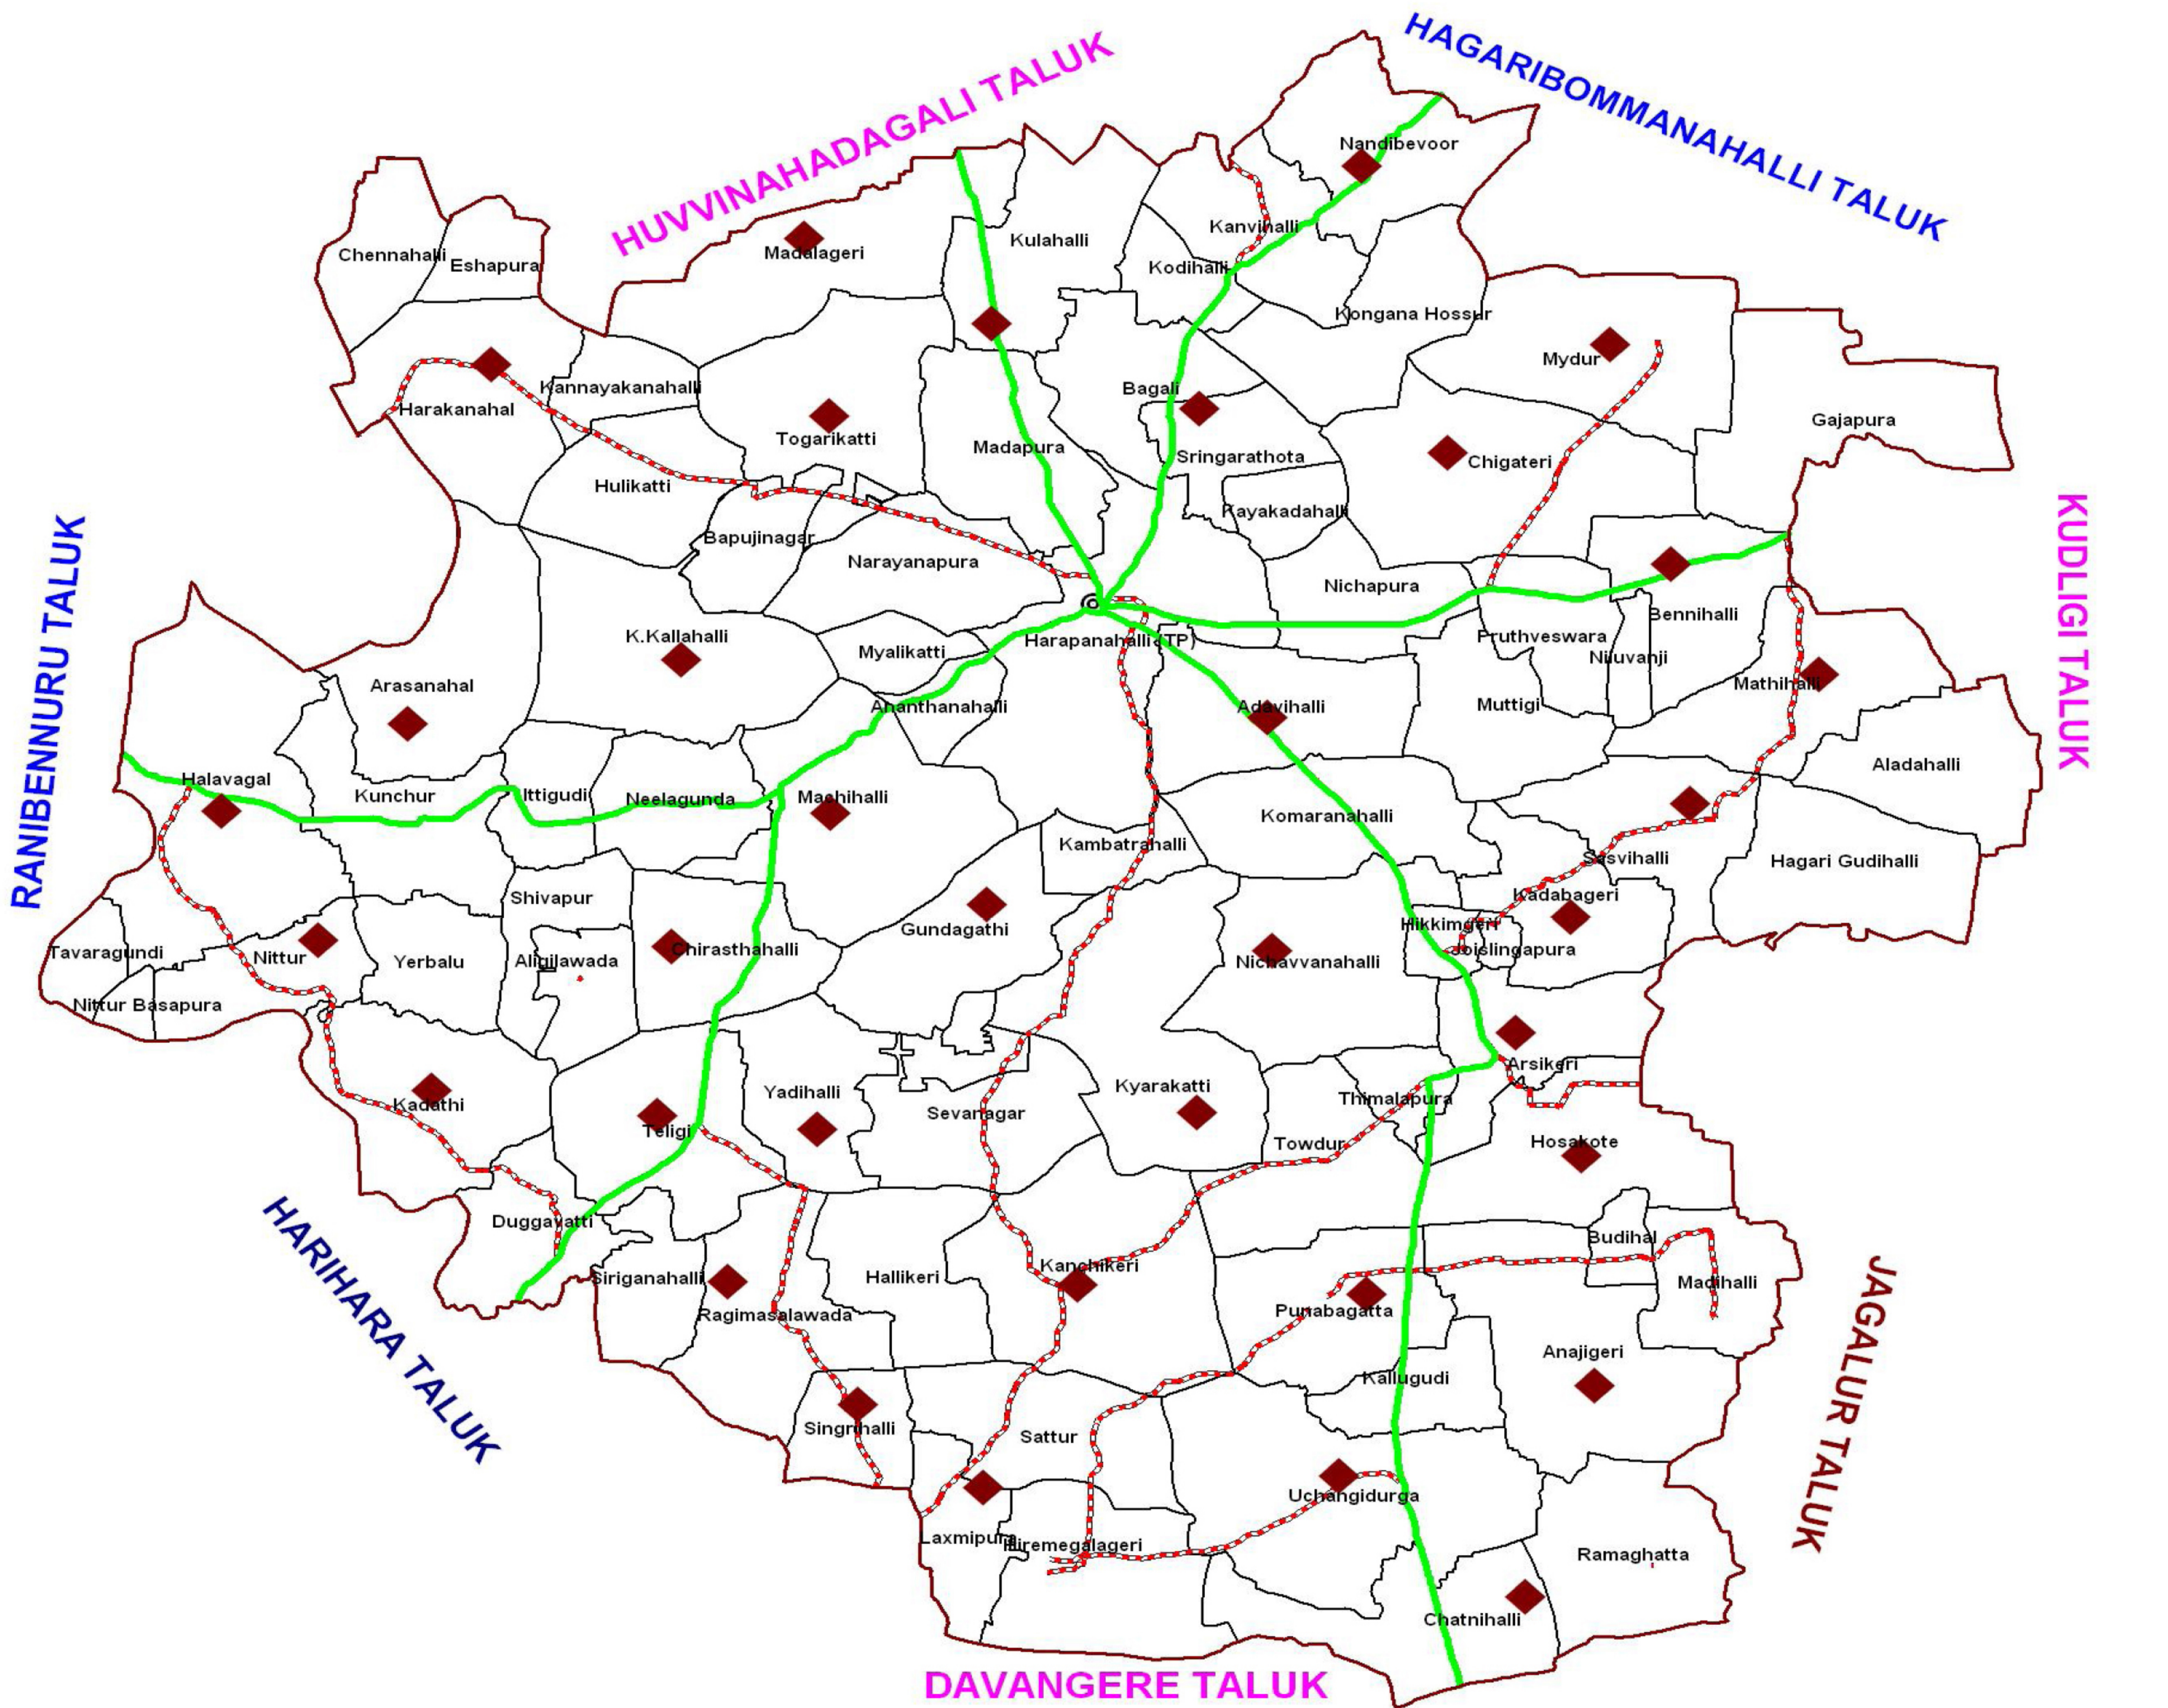

# ROAD NETWORK - MAP OF HARAPANAHALLI TALUK

LEGEND	
	Taluk Boundary
	GP - Headquartes
	HRP Town
	State Highway
	MDR - Road
	Village Boundary

**PREPARED BY:**  
DIST.NRDMS Centre,  
Z.P. Davangere