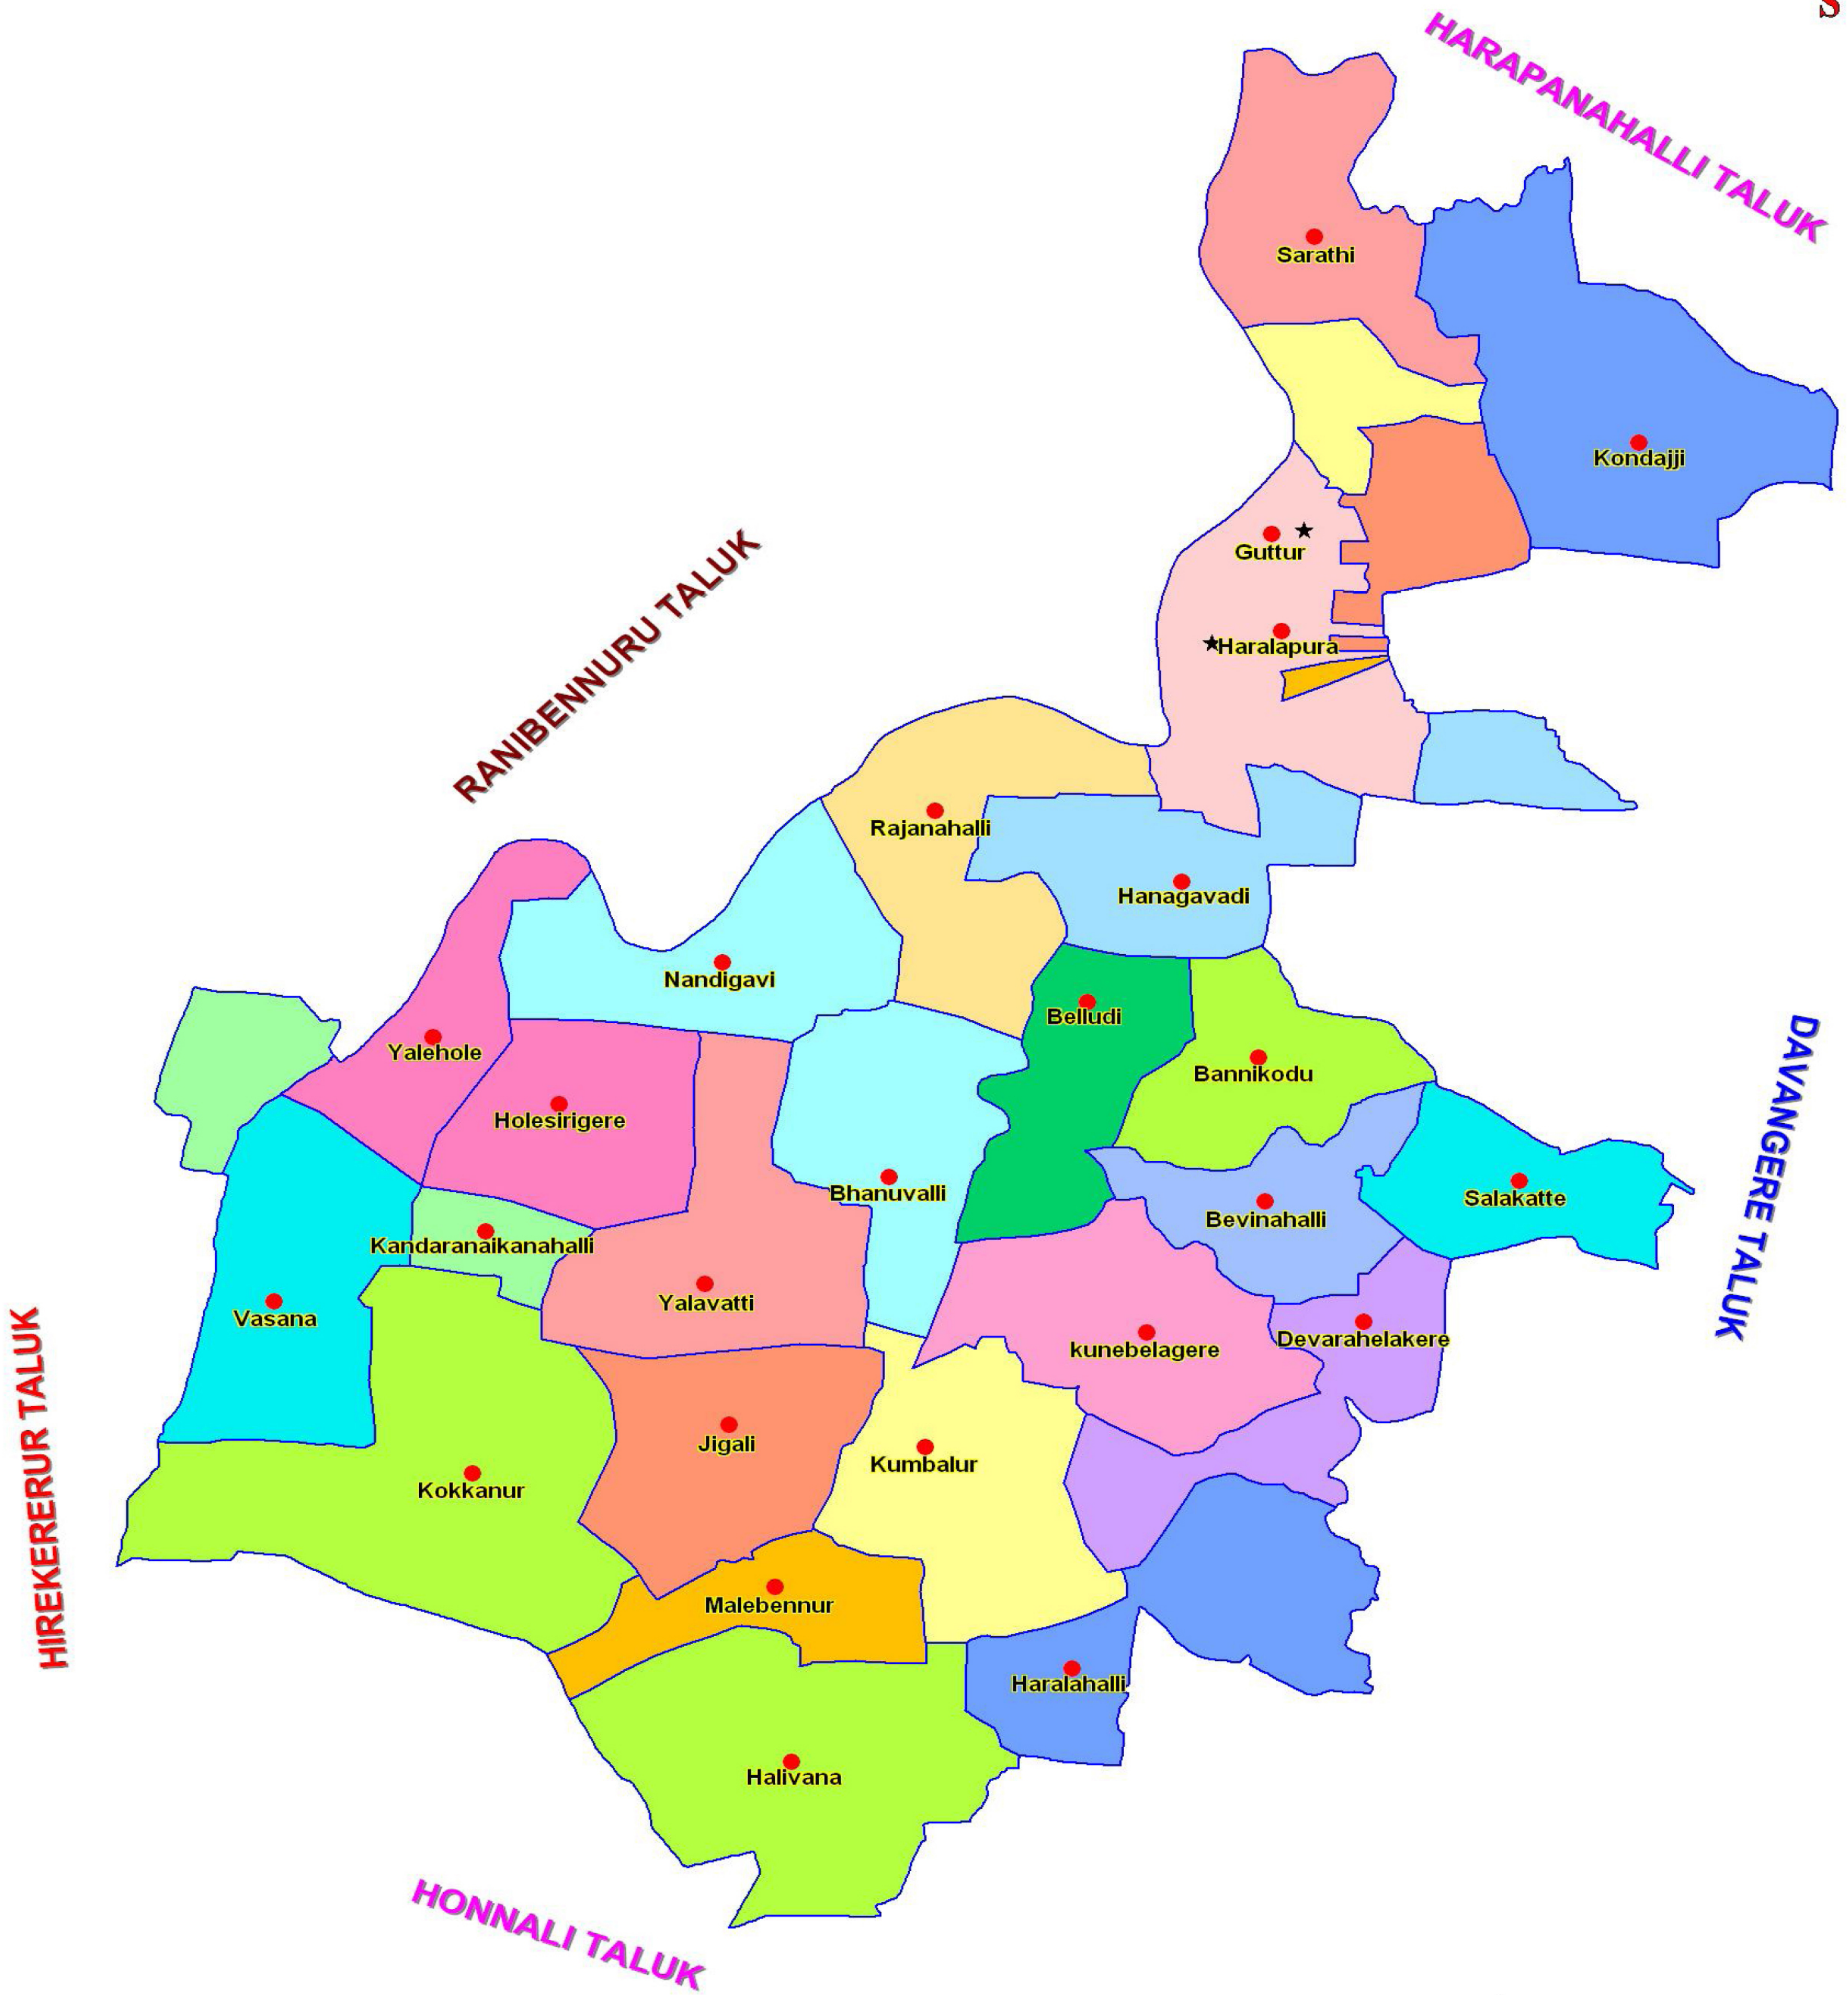

GRAMA PANCHAYATH MAP OF HARIHARA TALUK

PREPARED BY :
DIST.NRDMS Centre, ZP
Davangere

LEGEND

- GP - Headquarters
- GP - Boundary
- Harihara Town
- Harihara Rural