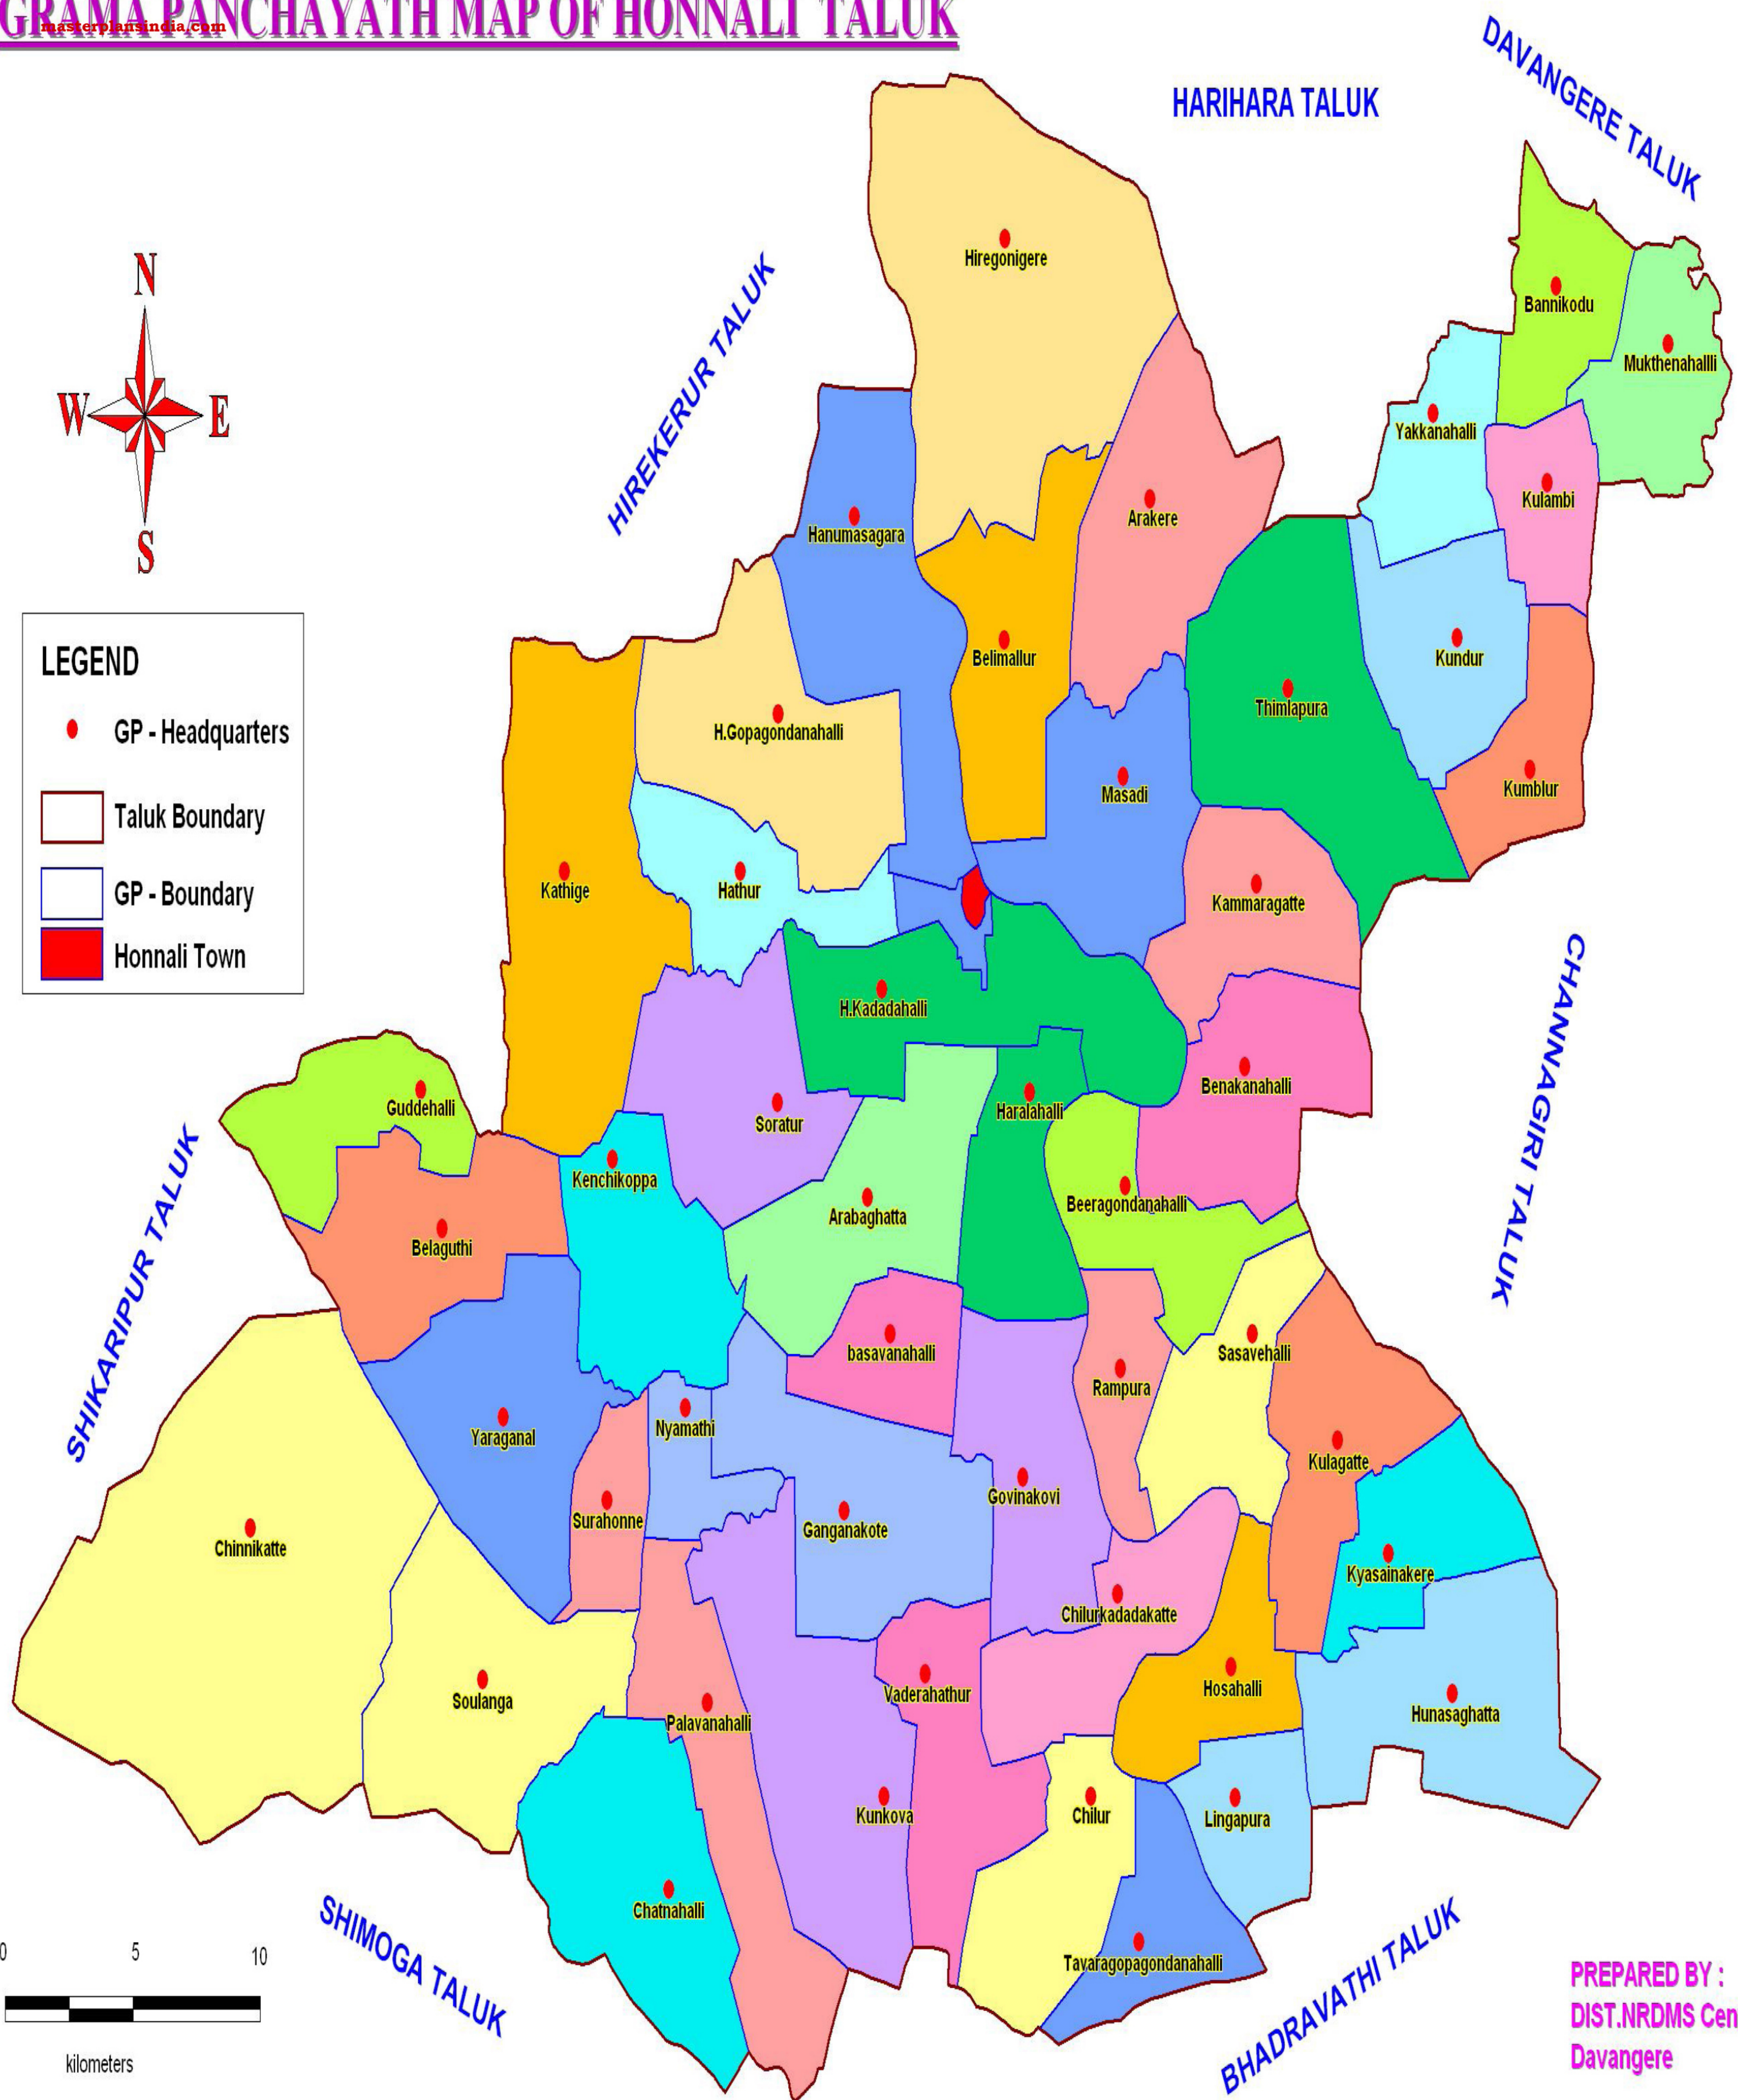

GRAMA PANCHAYATH MAP OF HONNALI TALUK

LEGEND

- GP - Headquarters
- Taluk Boundary
- GP - Boundary
- Honnali Town

PREPARED BY :
DIST.NRDMs Centre, ZP
Davangere