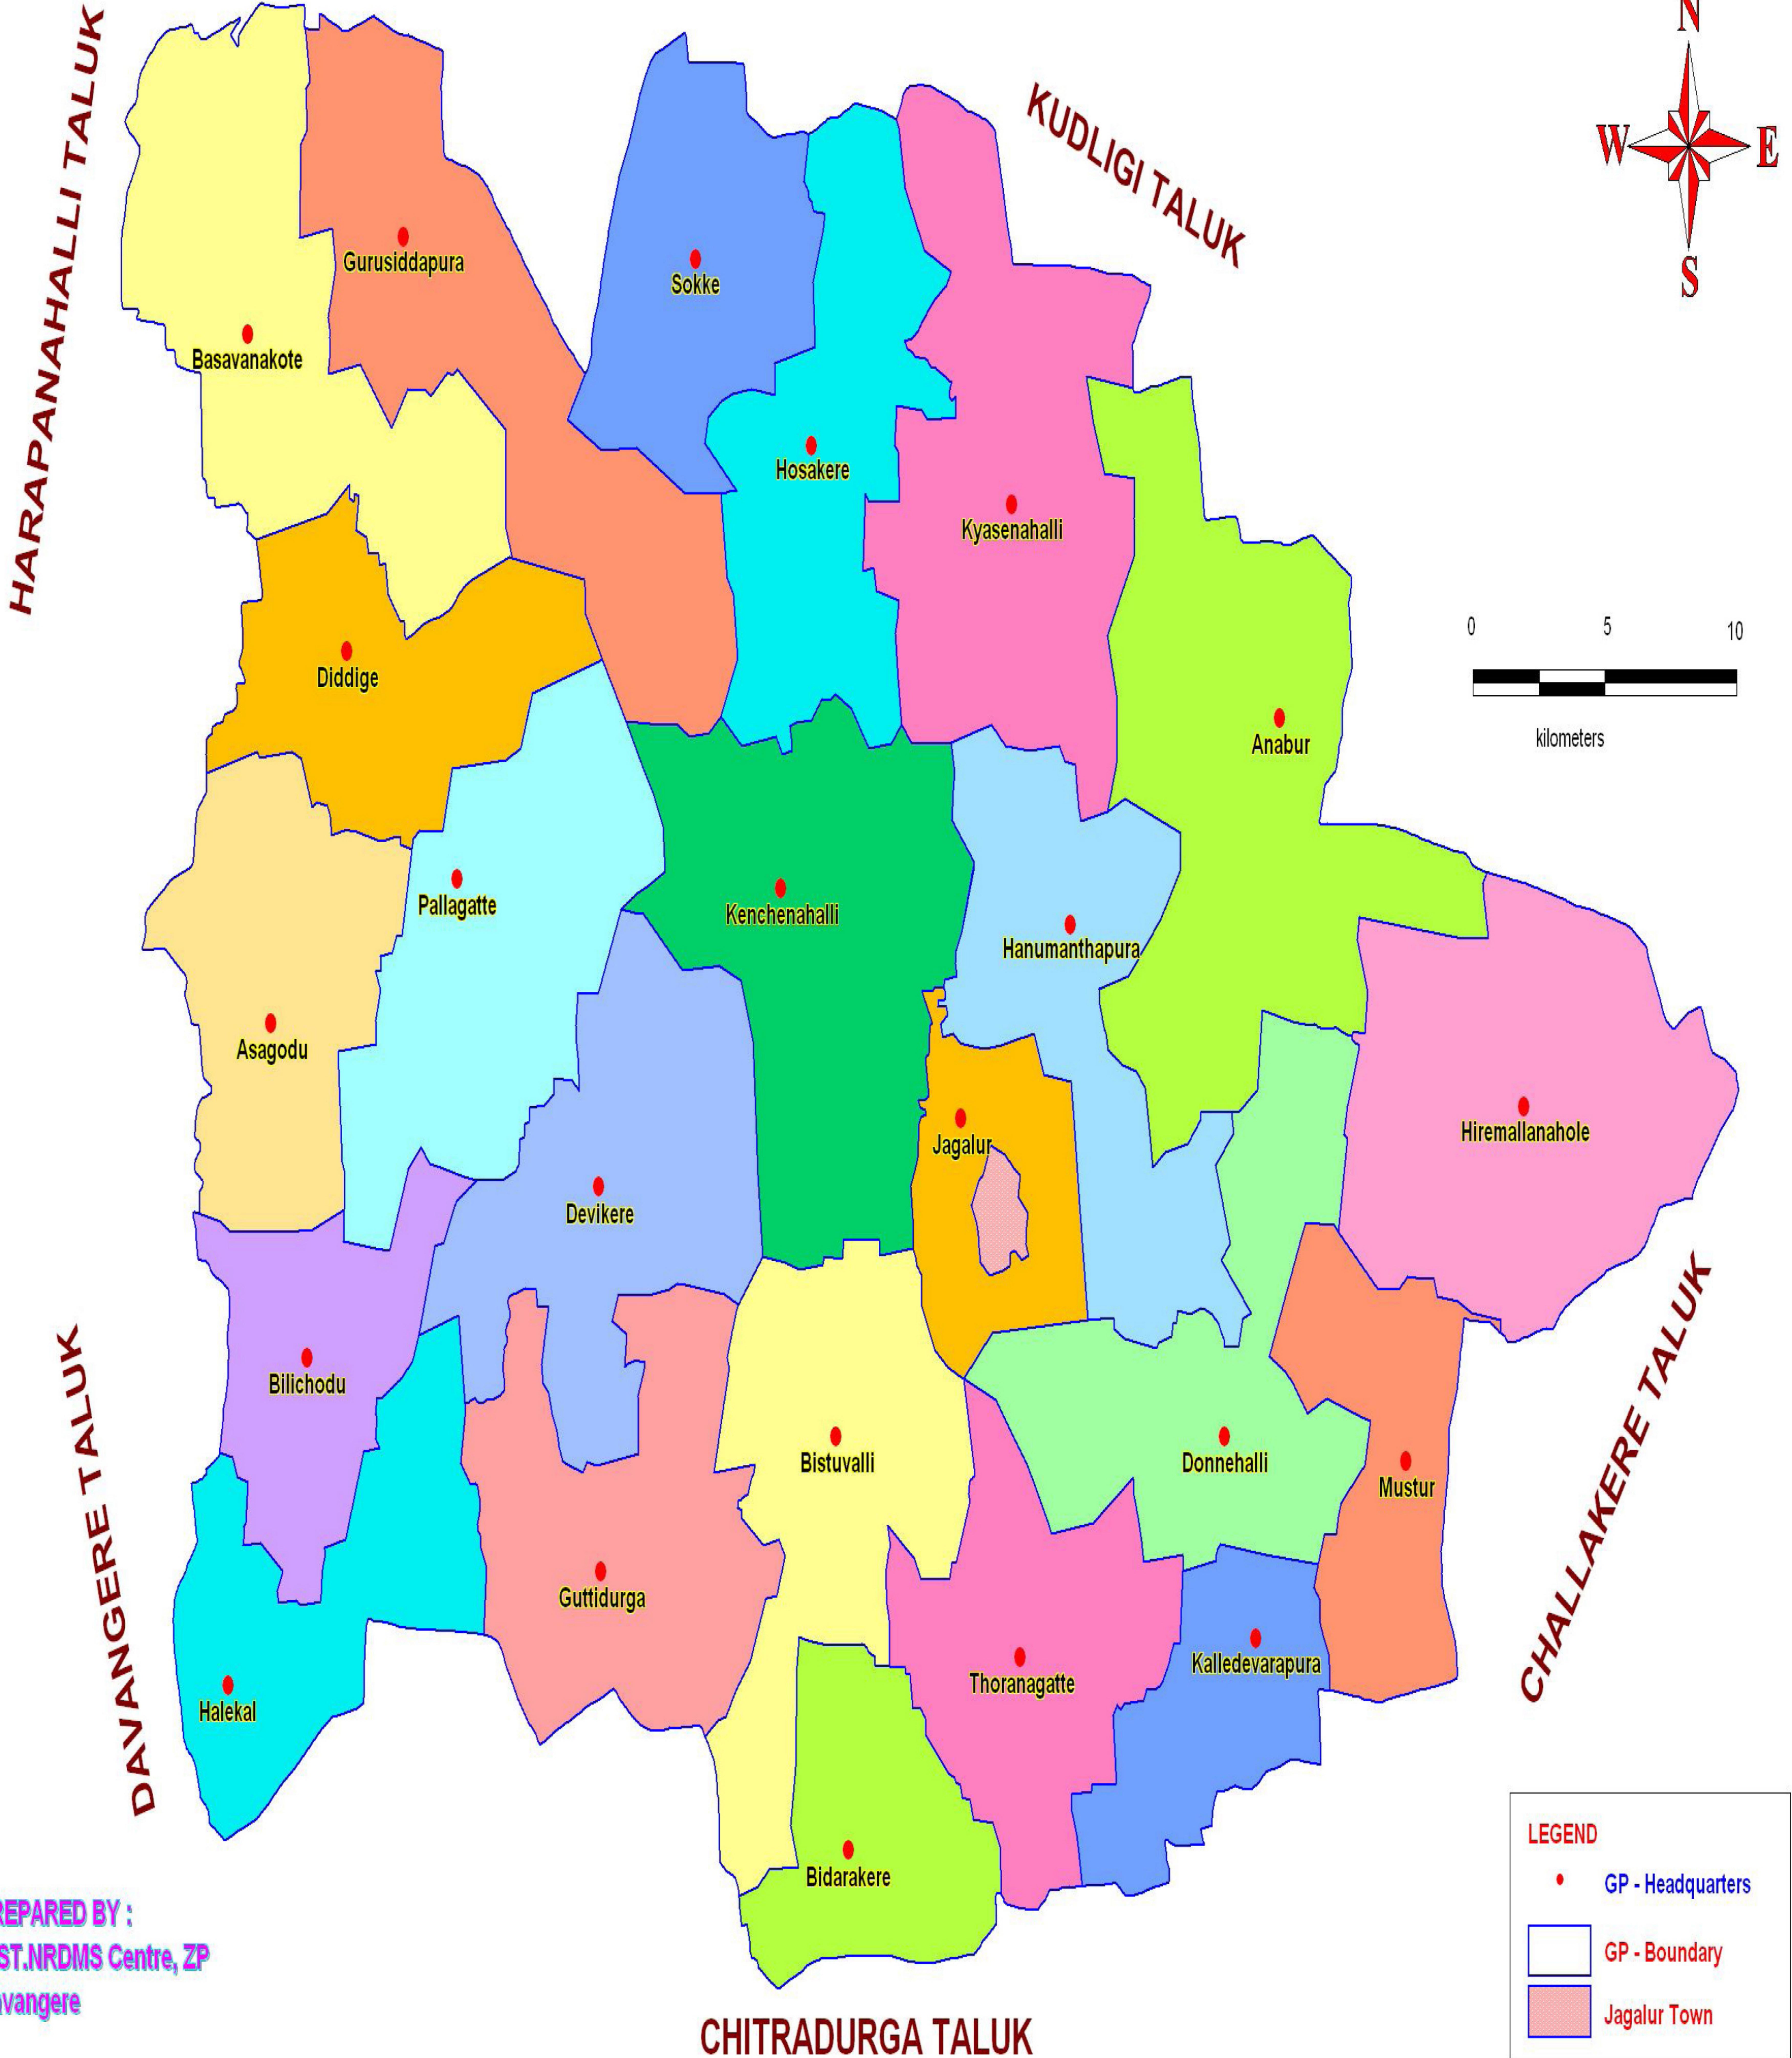

GRAMA PANCHAYATH MAP OF JAGALUR TALUK

masterplansindia.com

PREPARED BY :
DIST.NRDMS Centre, ZP
Davangere