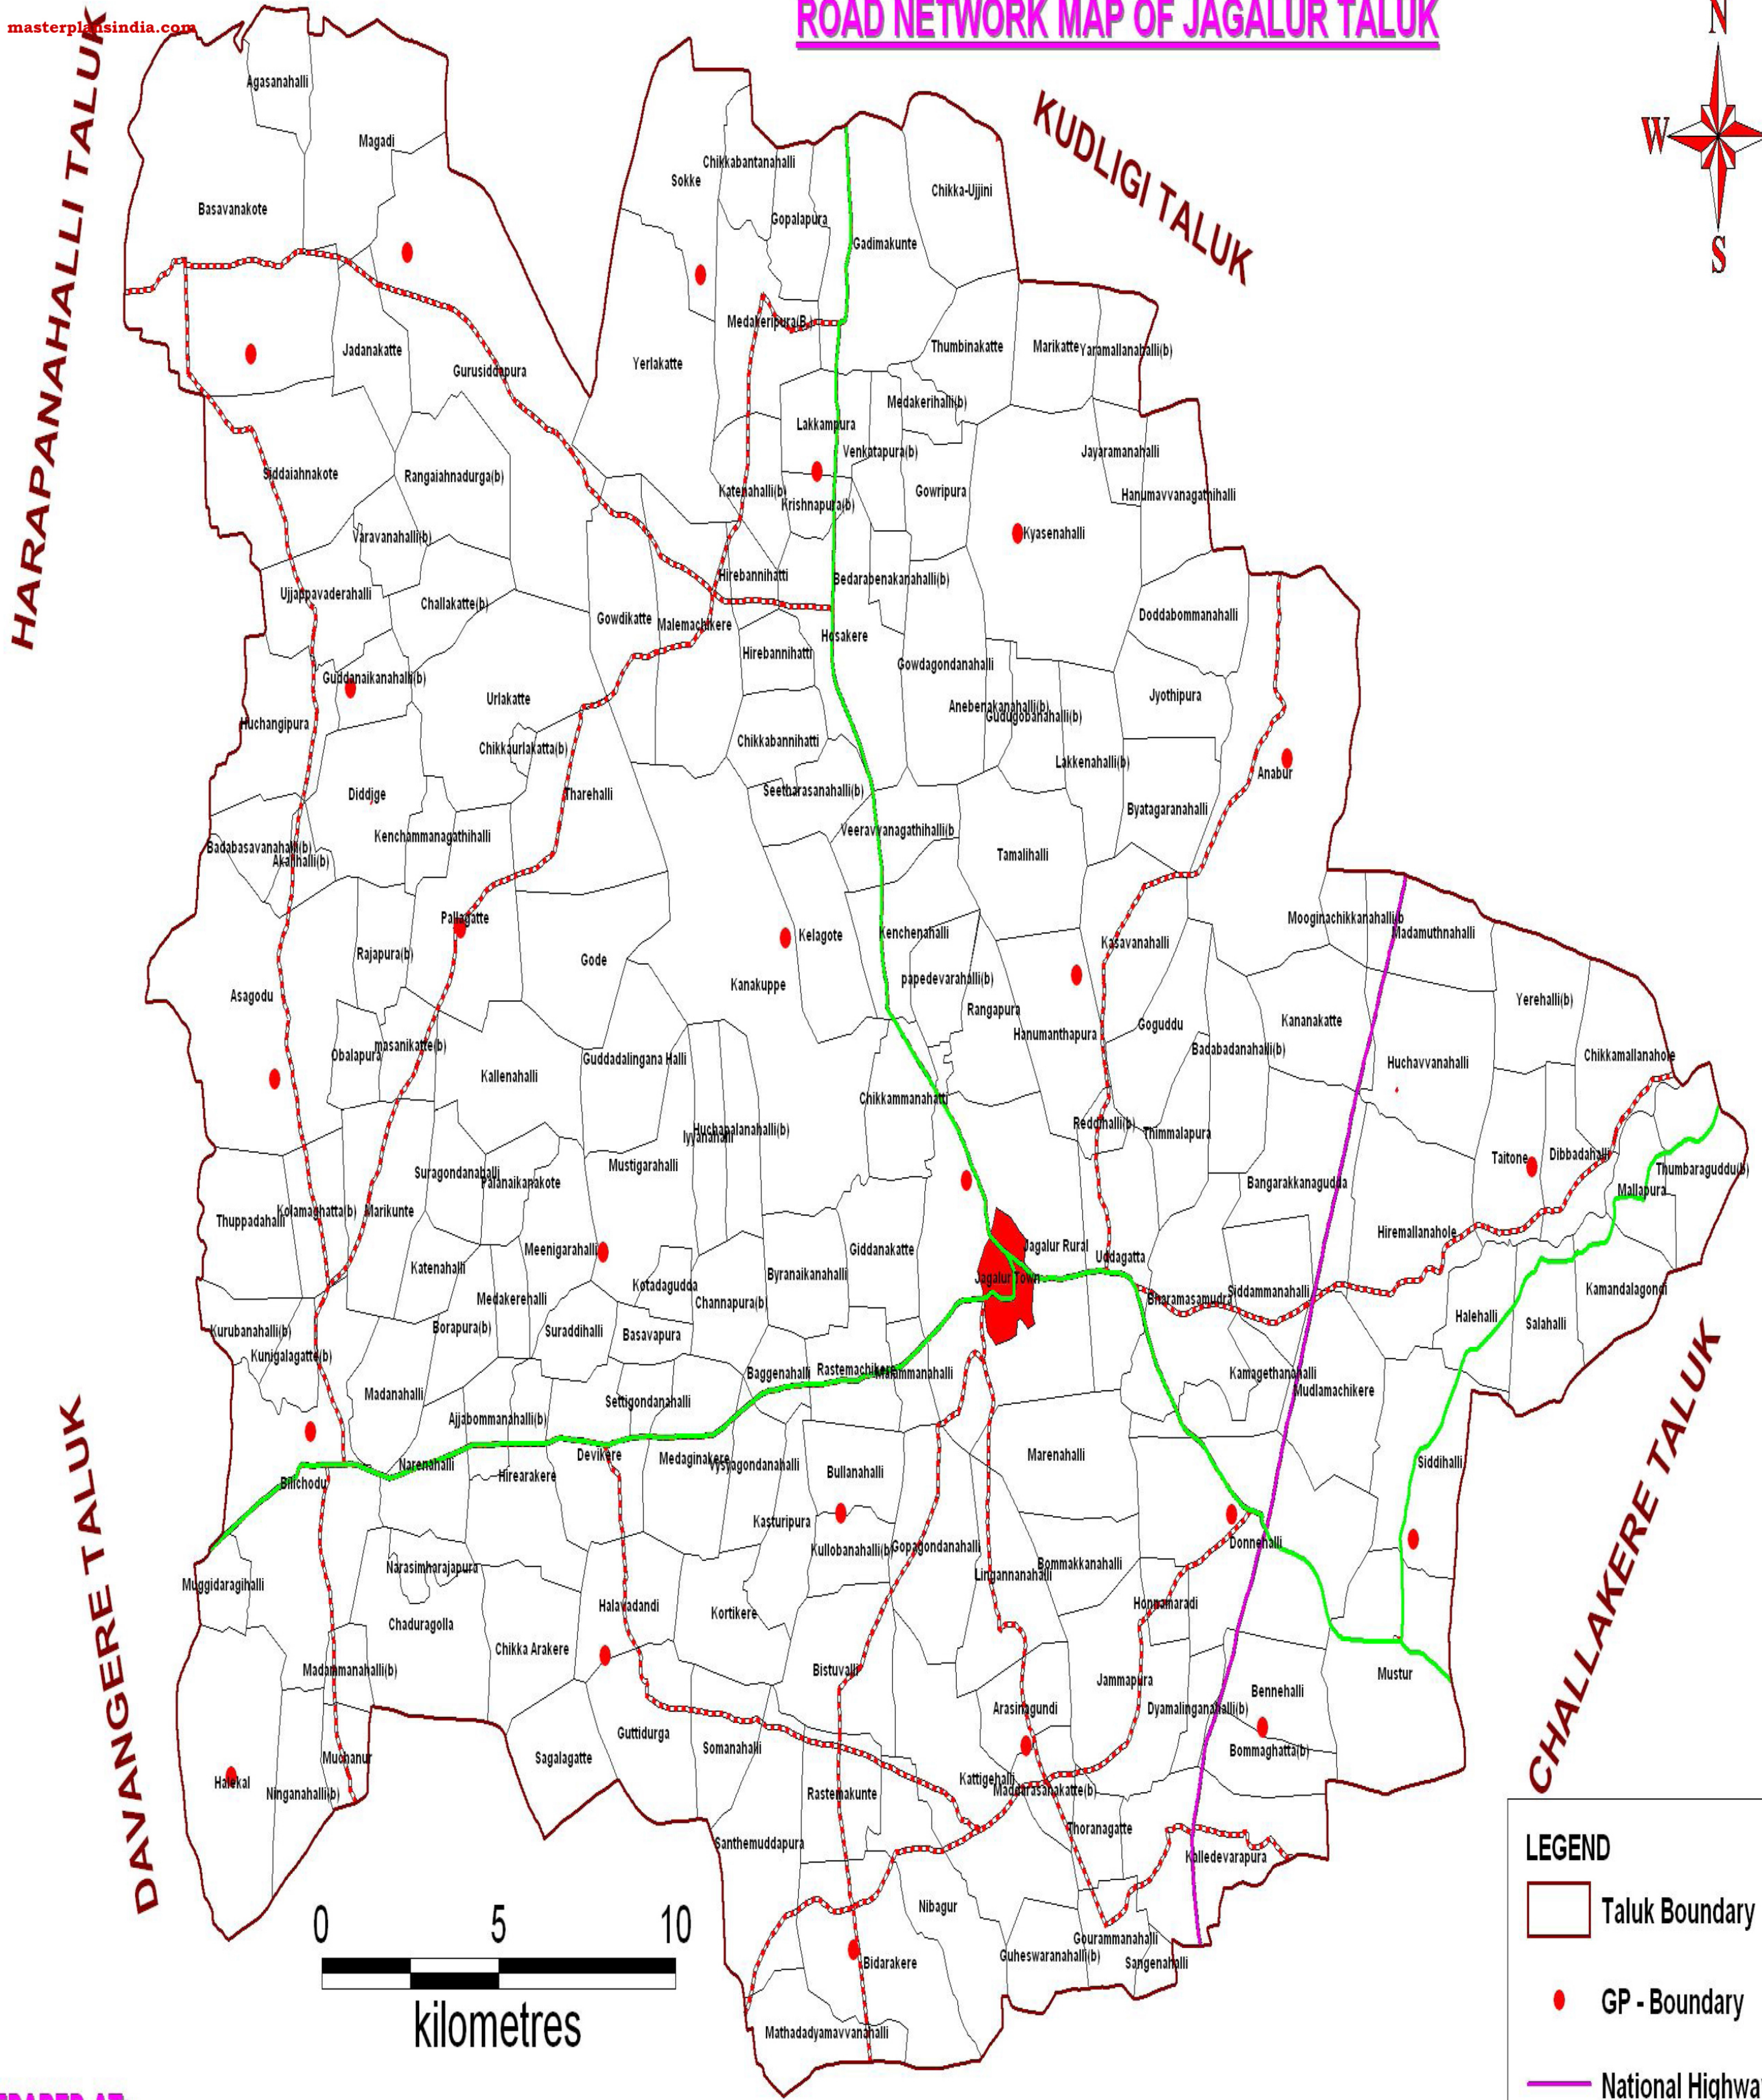

# ROAD NETWORK MAP OF JAGALUR TALUK

**LEGEND**

- Taluk Boundary
- GP - Boundary
- National Highway
- State Highway
- MDR - Road

PREPARED AT:  
DIST. NRDMS Centre,  
Z.P.Davangere

CHITRADURGA TALUK