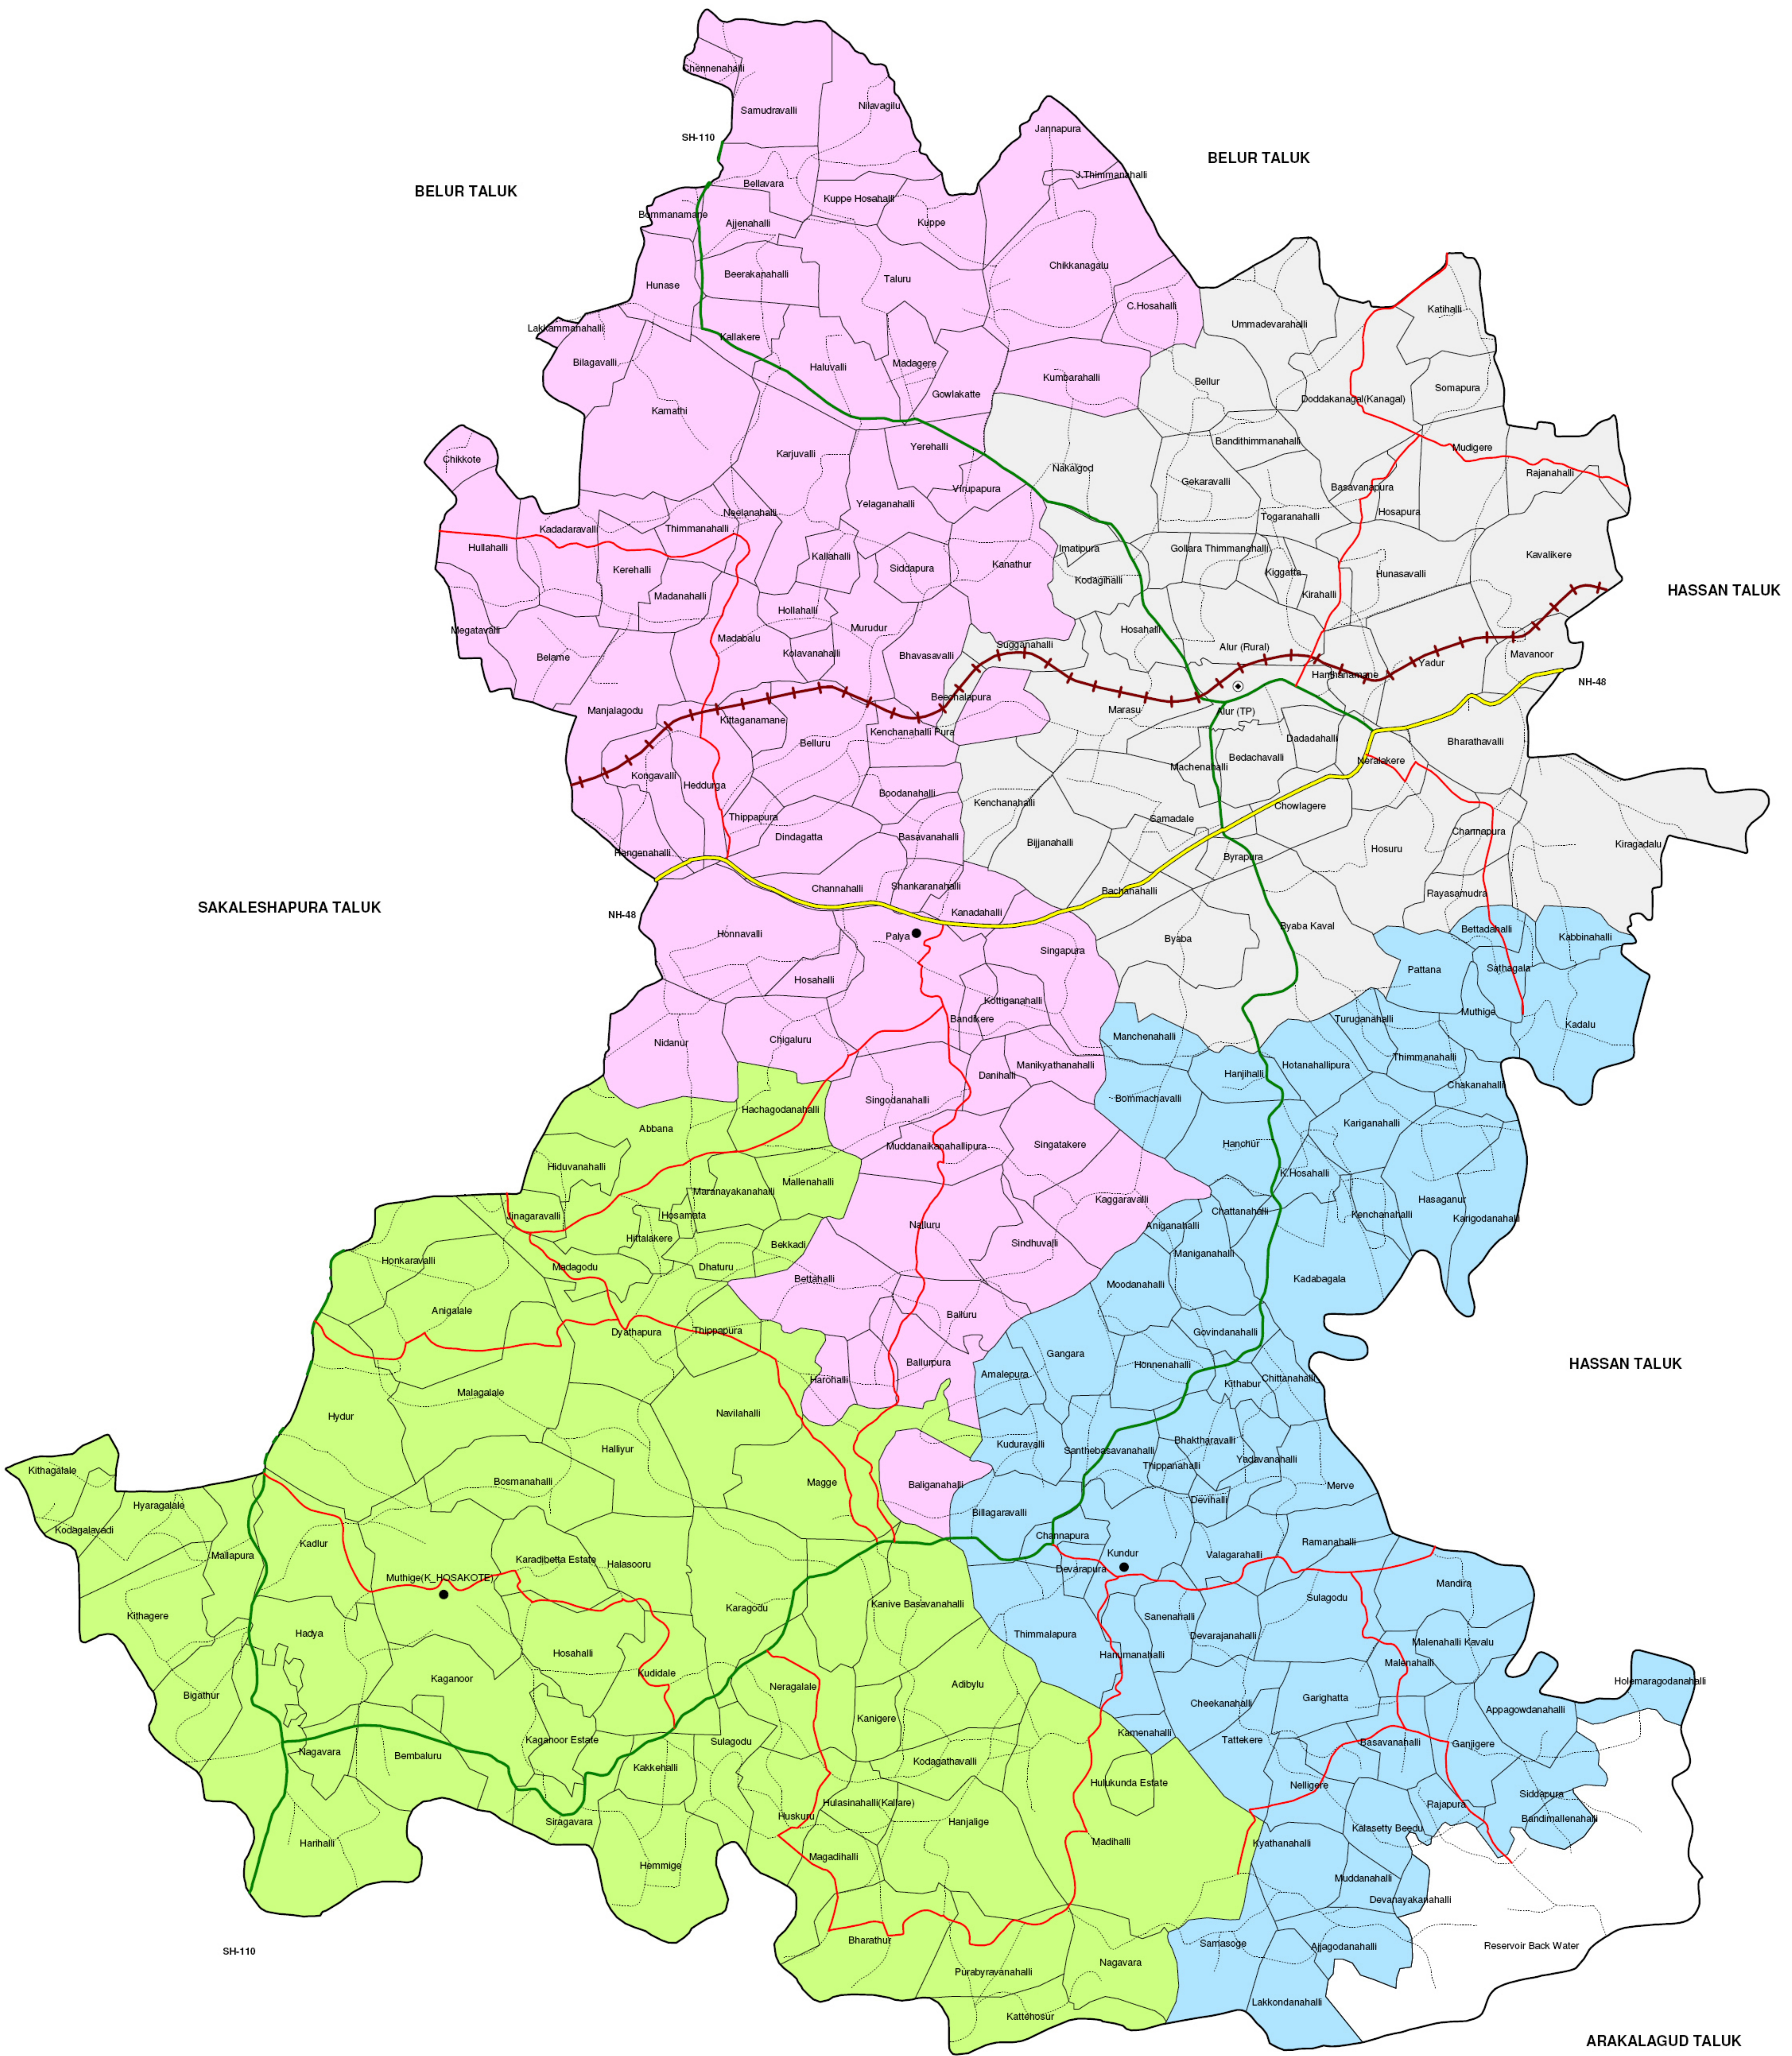

ALUR TALUK

SH-110

SOMAVARPET TALUK

ARAKALAGUD TALUK

HOBLIES	
	K.Hosakote
	Kasaba
	Kundur
	Palya
	NATIONAL HIGHWAY
	STATE HIGHWAY
	MAJOR DISTRICT ROAD
	VILLAGE ROAD
	RAILWAY
	TALUK HORS
	HOBLI HORS