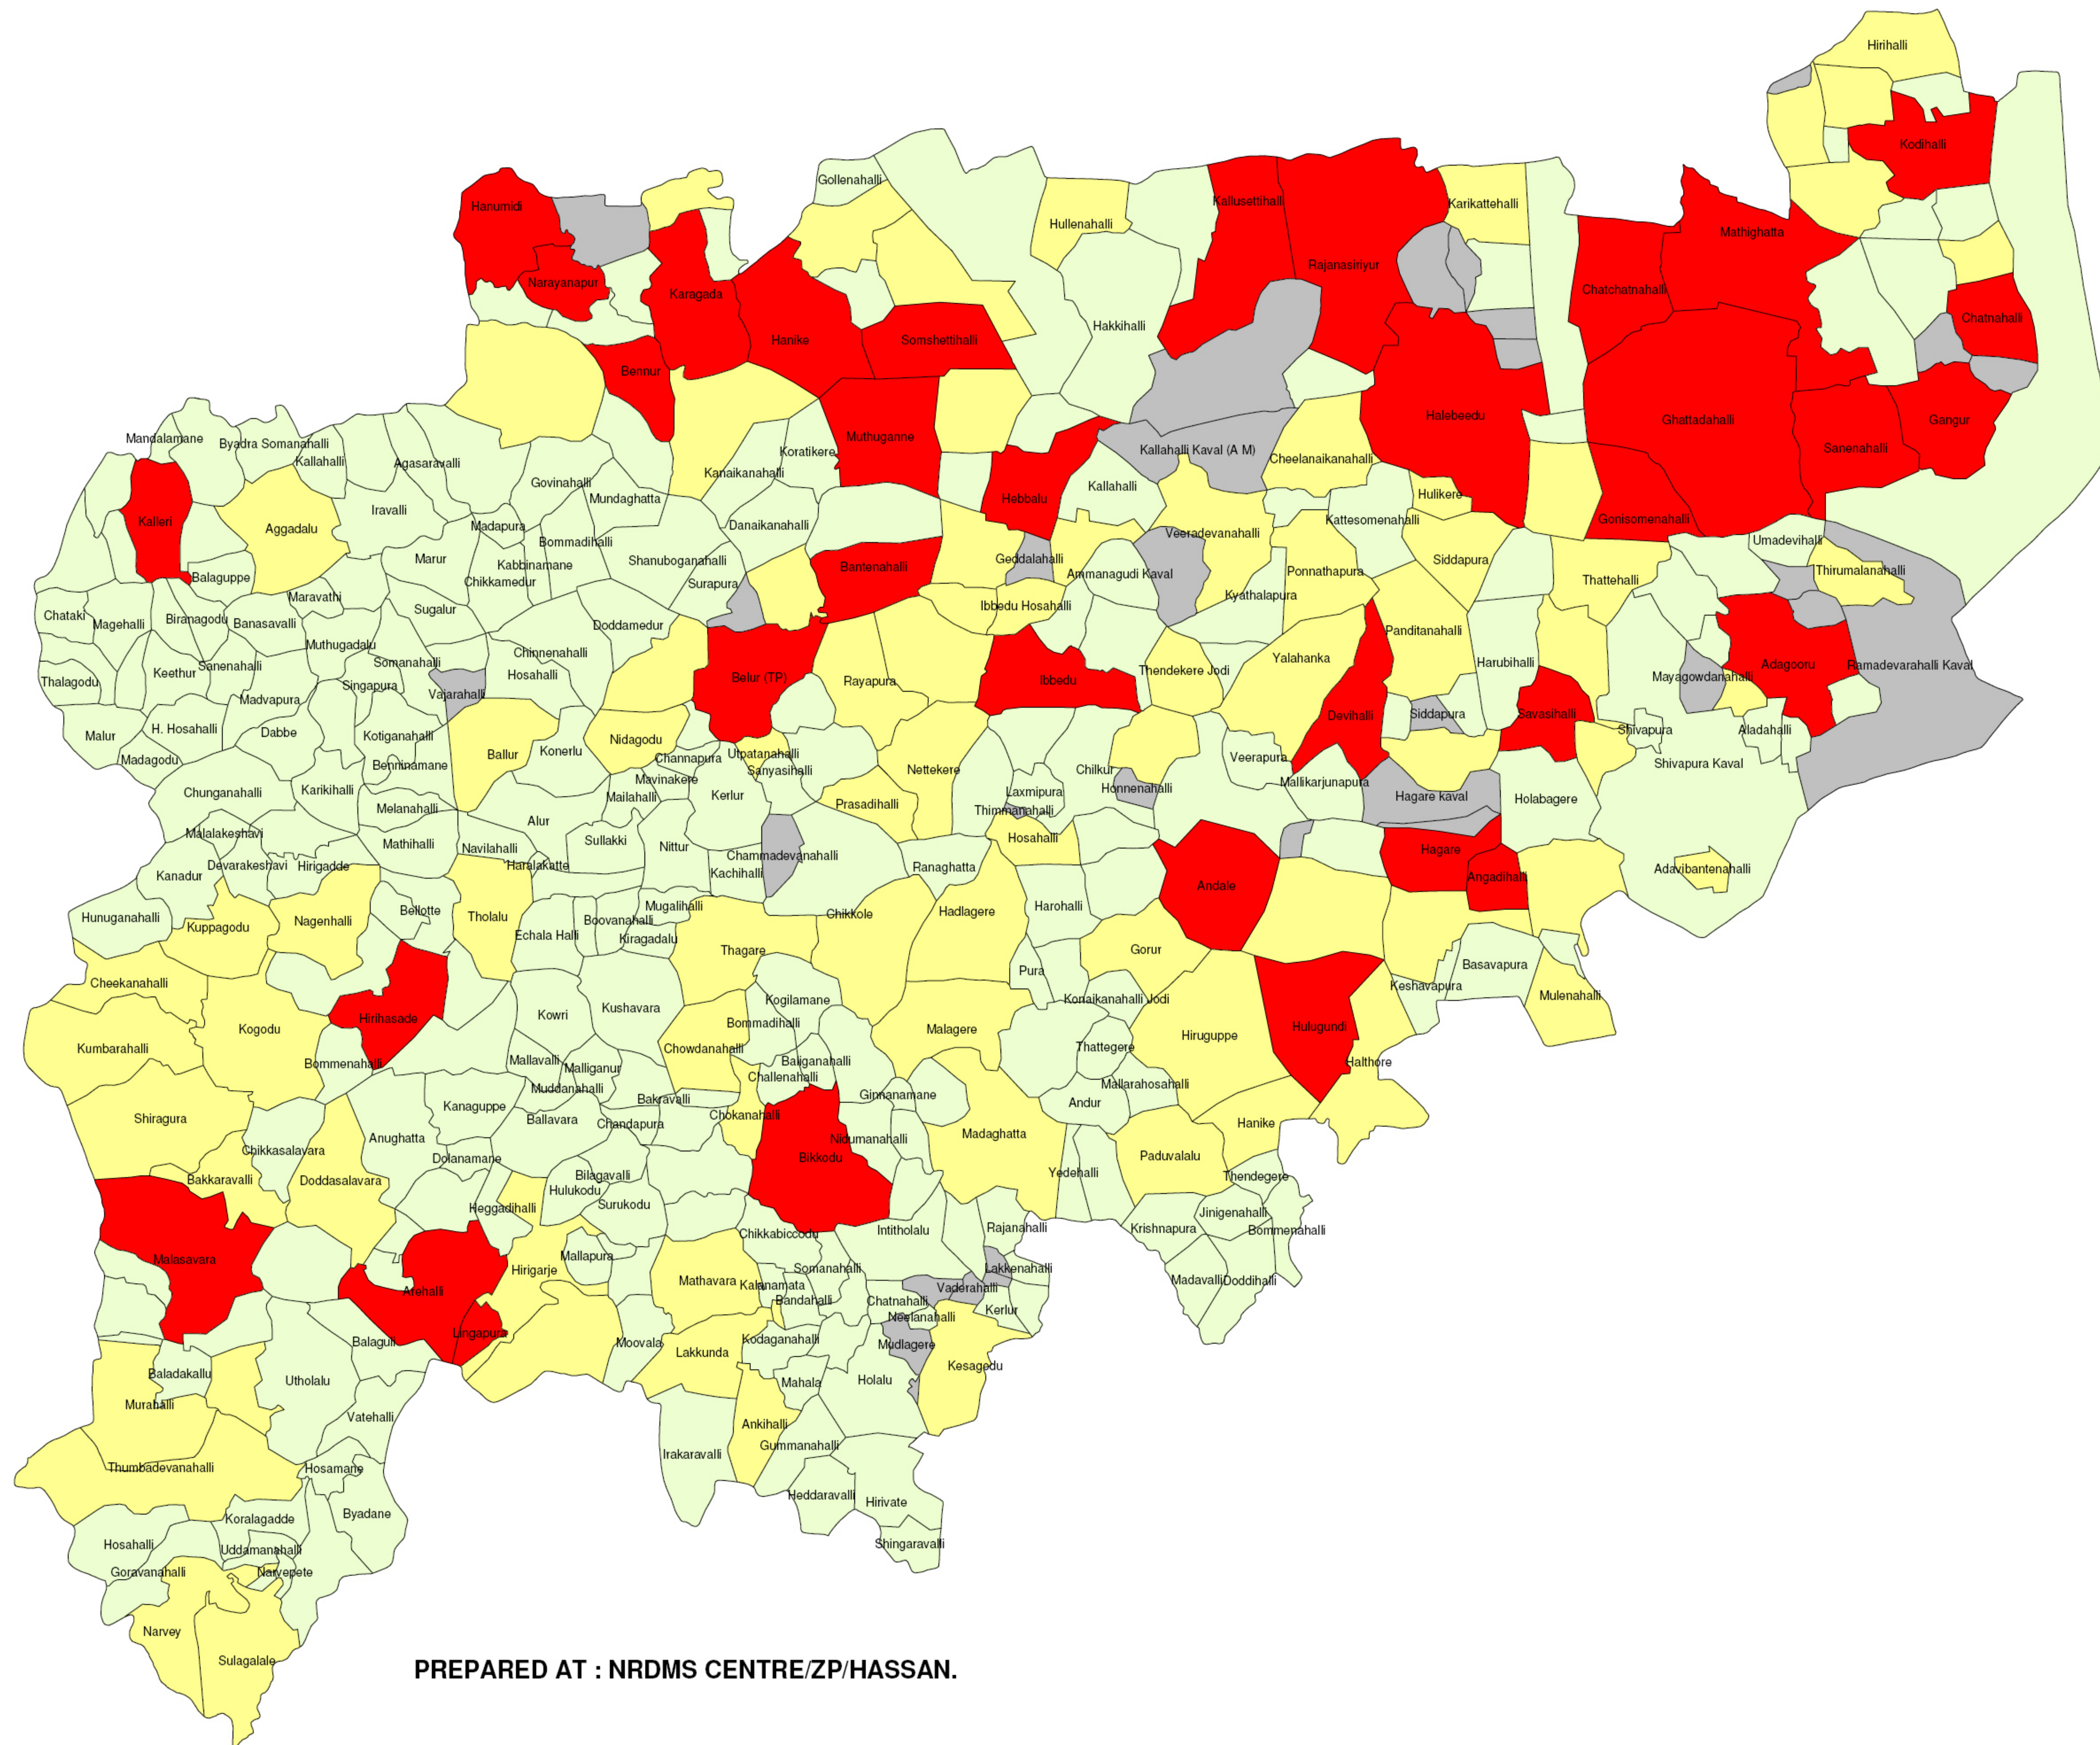

BELUR TALUK

PREPARED AT : NRDMs CENTRE/ZP/HASSAN.

| POPULATION AS PER 2001 CENSUS | |
|-------------------------------|-------|
| UN INHABITED | (28) |
| 1 to 500 | (240) |
| 500 to 1,000 | (81) |
| 1,000 to 20,300 | (35) |