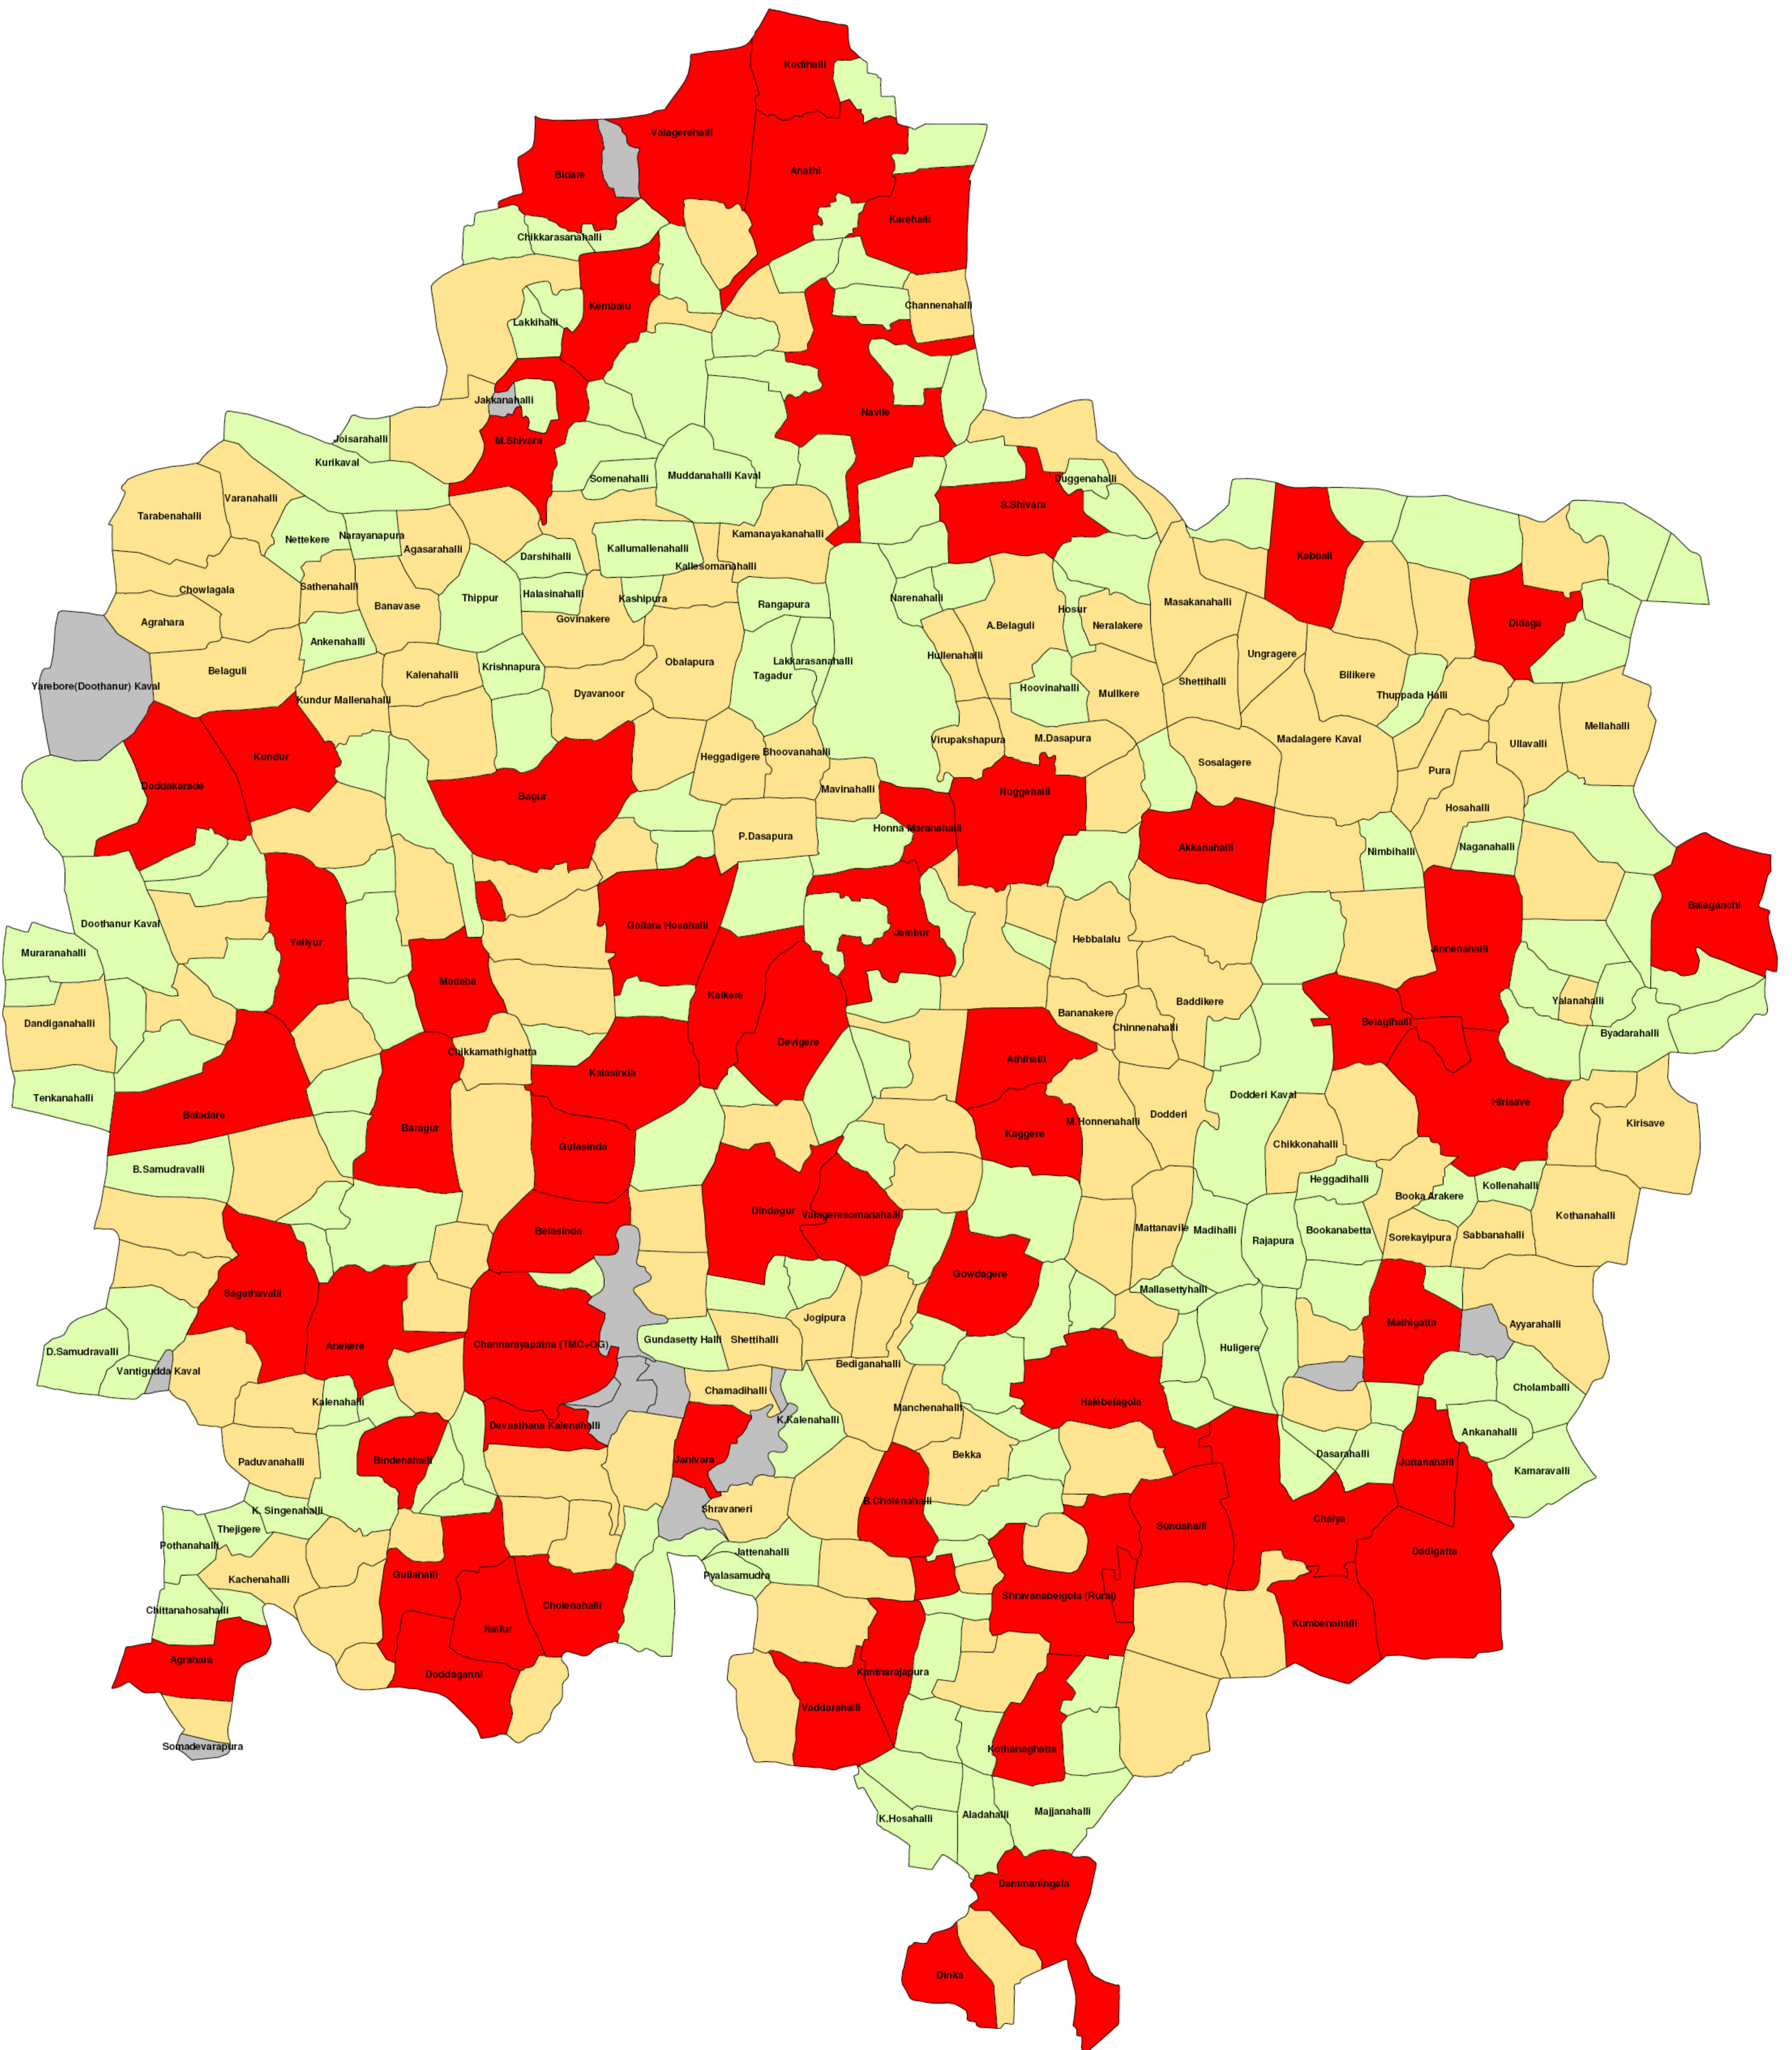

CHANNARAYAPATNA TALUK

masterplansindia.com

POPULATION AS PER 2001 CENSUS

POPULATION AS PER 2001 CENSUS	
UN INHABITED	(14)
1 TO 500	(174)
500 TO 1,000	(138)
> 1,000	(63)