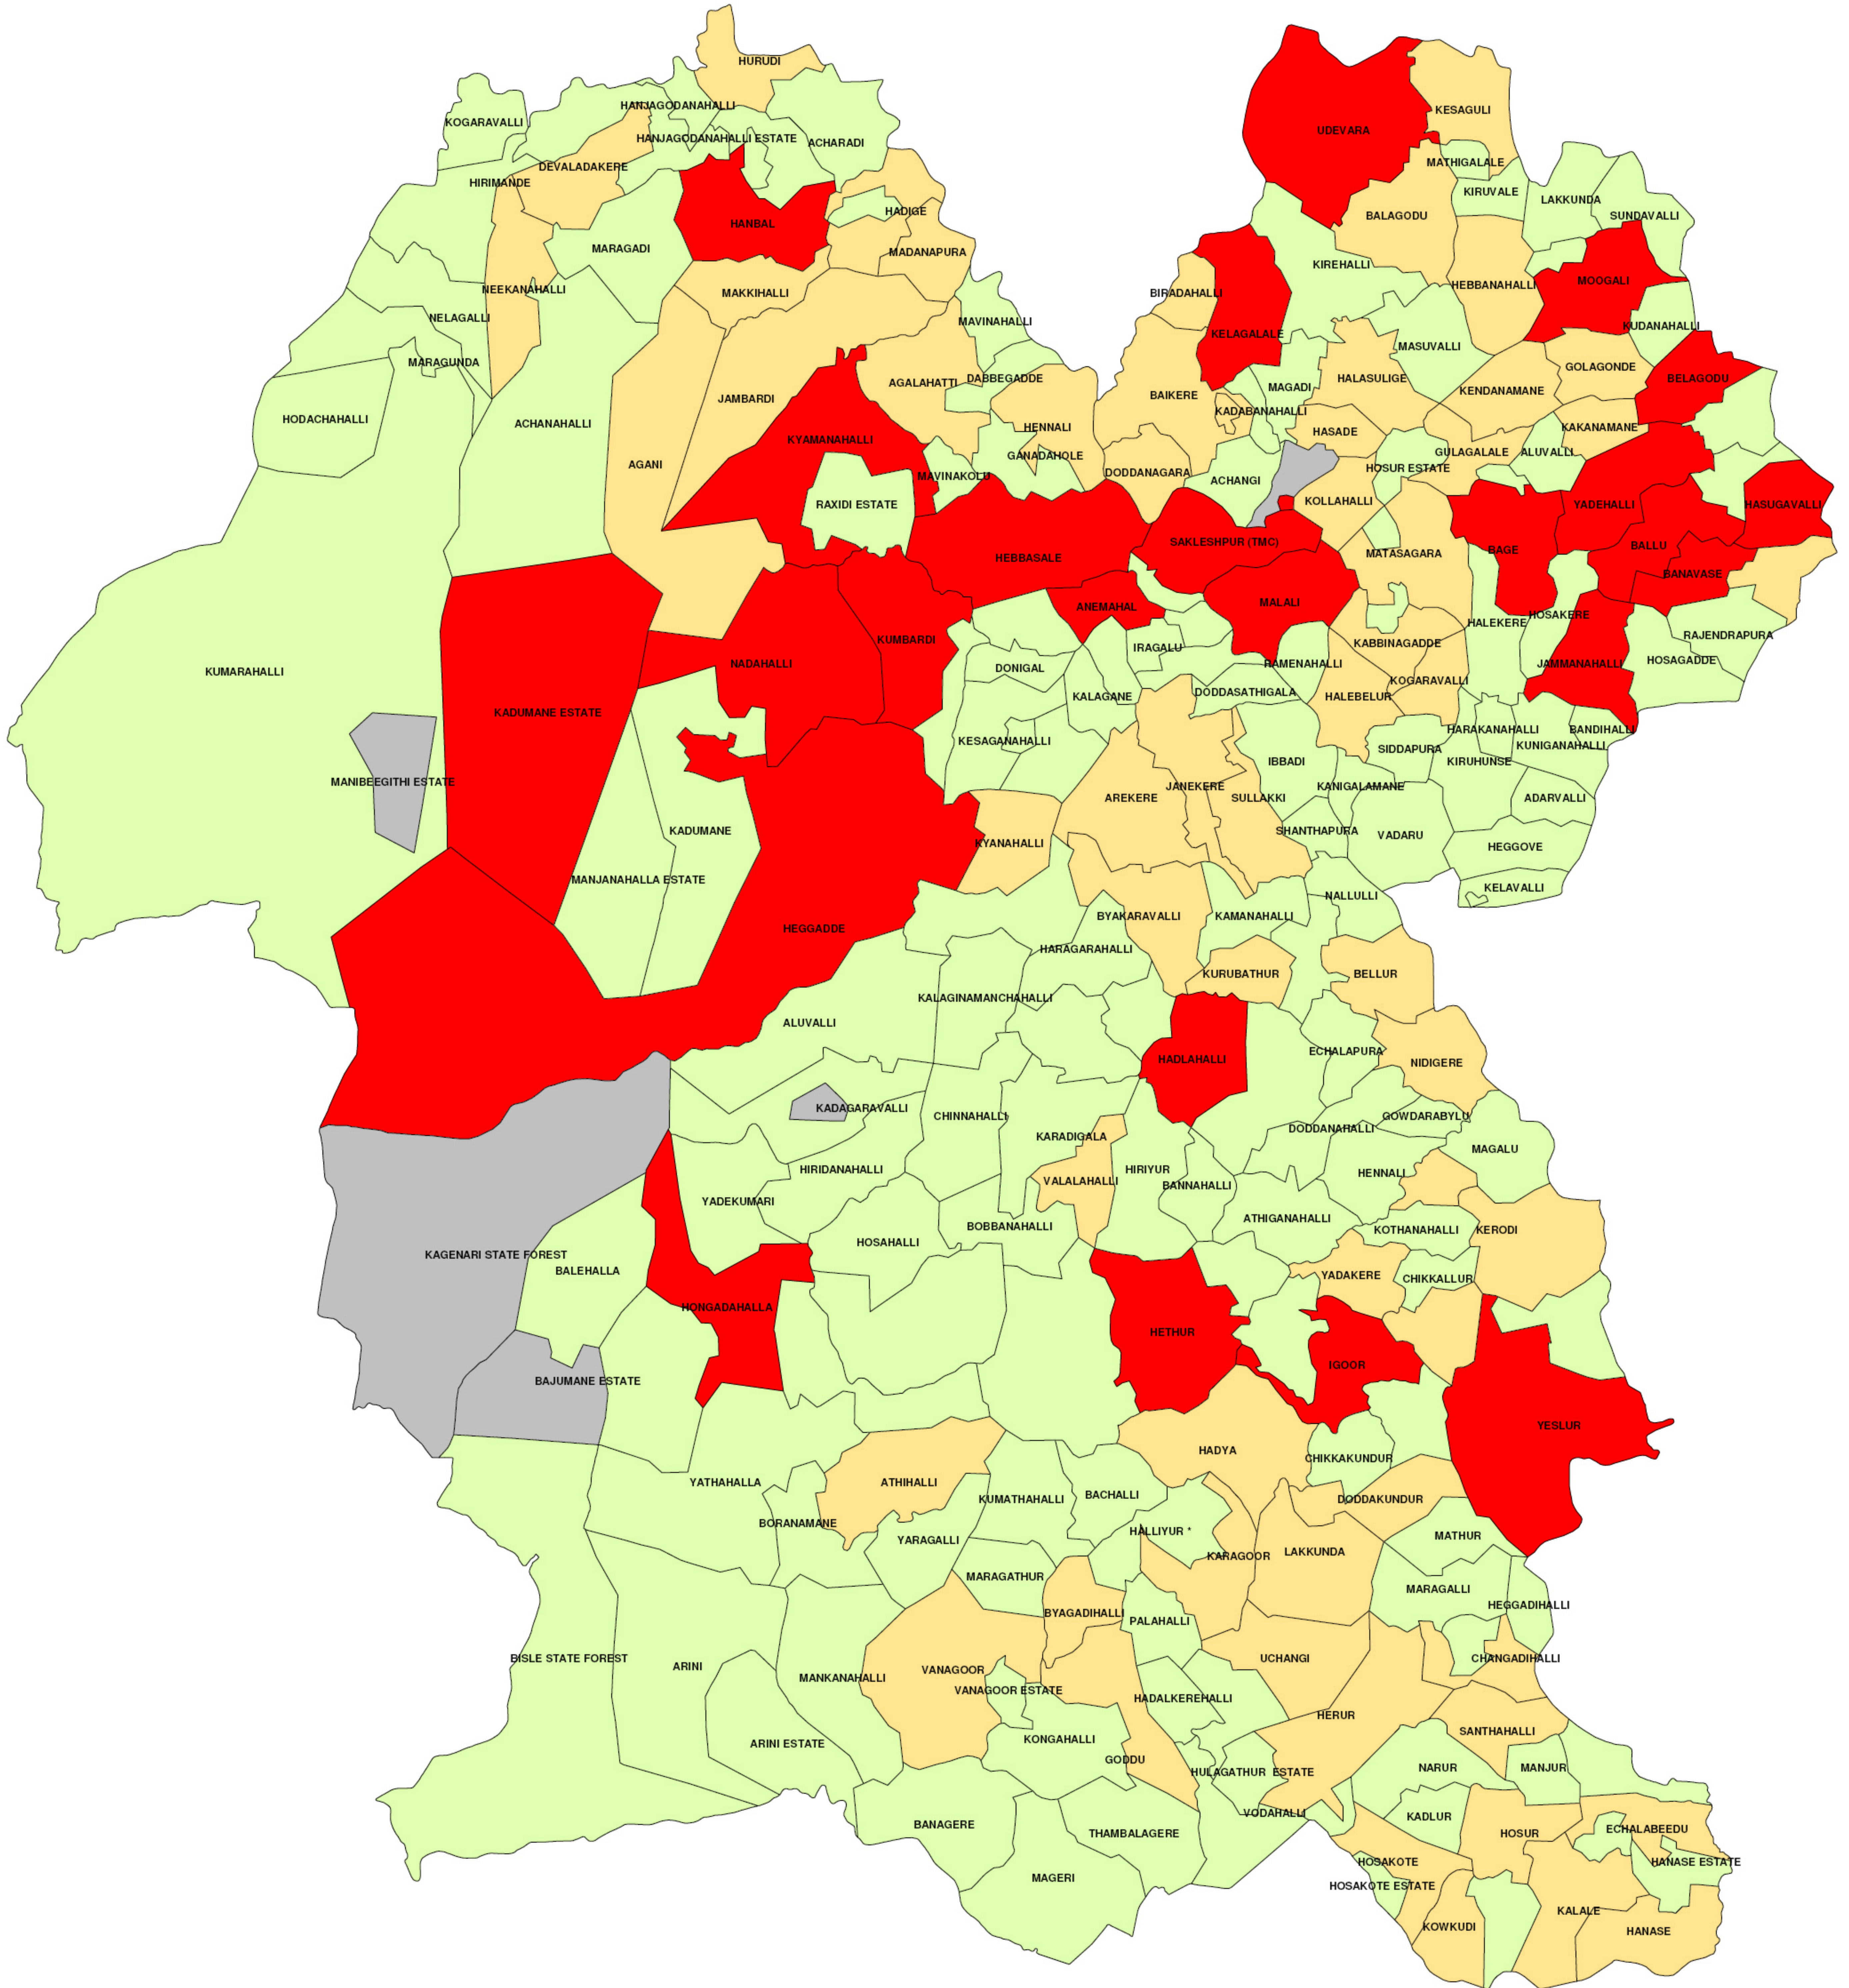

SAKALESHAPURA TALUK

masterplansindia.com

POPULATION AS PER 2001 CENSUS

POPULATION AS PER 2001 CENSUS	
UN INHABITED	(5)
1 TO 500	(138)
500 TO 1,000	(60)
>1,000	(25)