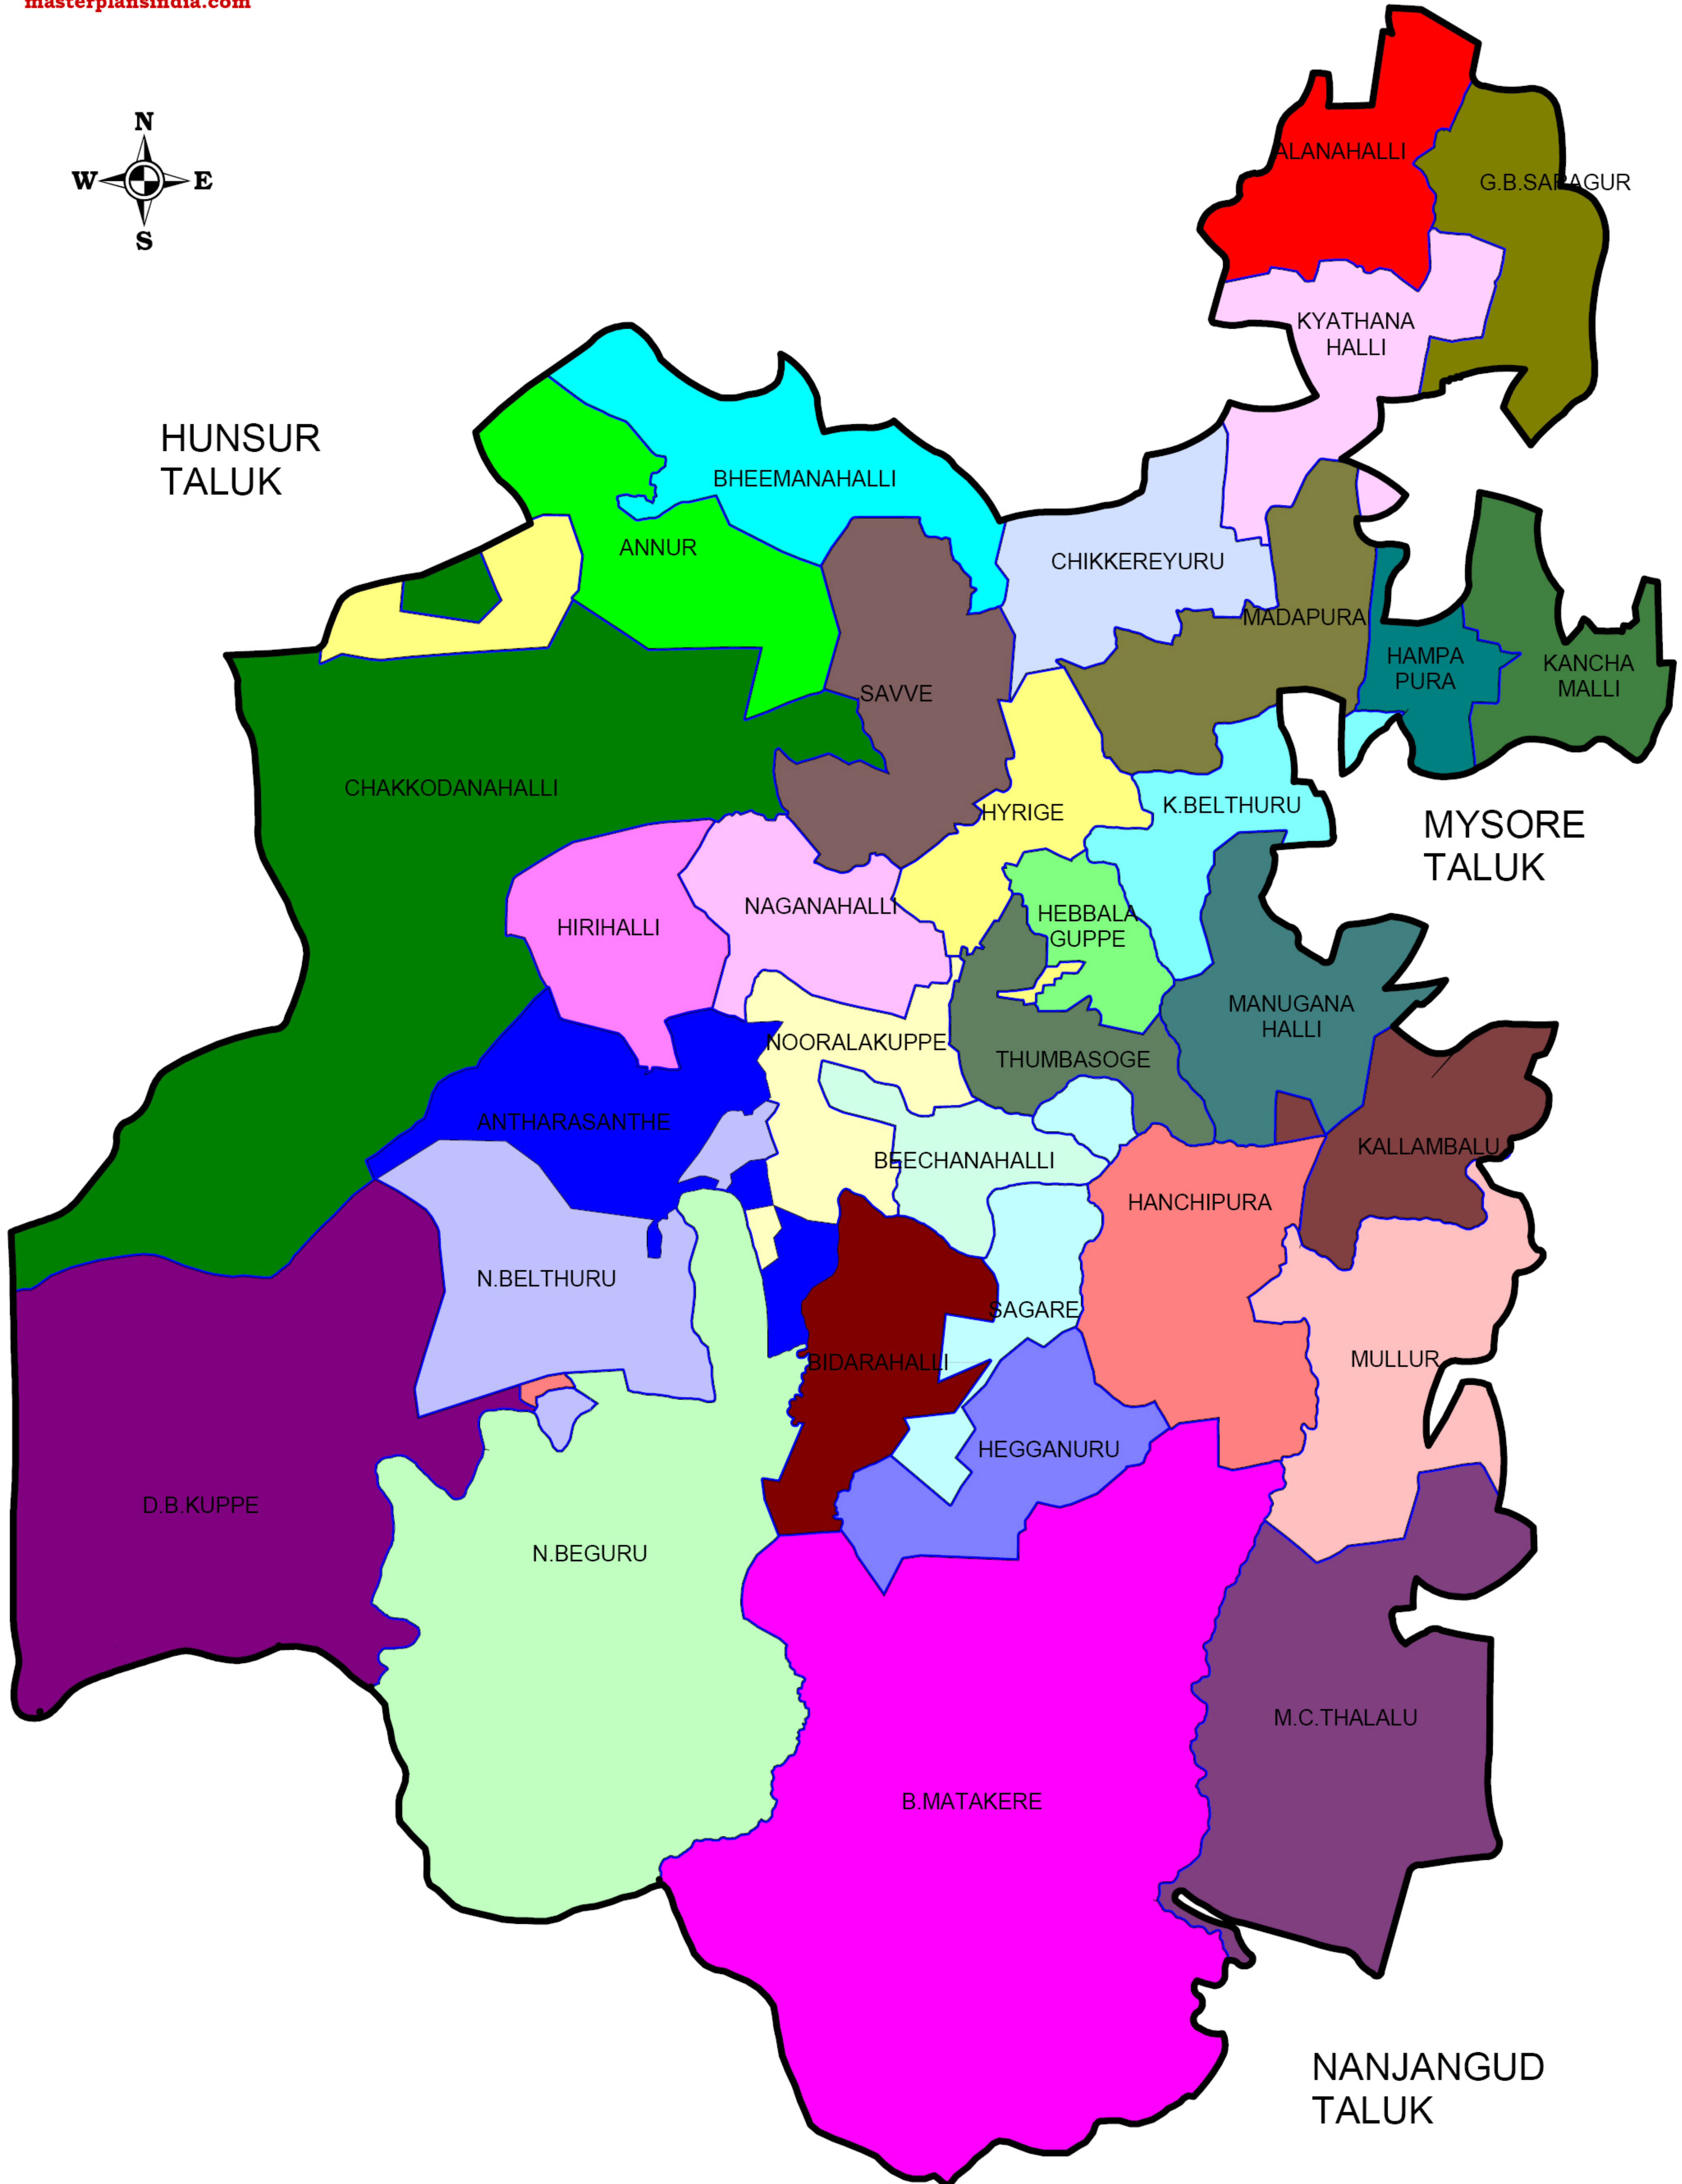

H.D.KOTE WITH GRAM PANCHAYATHS

masterplansindia.com

HUNSUR TALUK

MYSORE TALUK

NANJANGUD TALUK

kilometers

Scale: 1 cm = 2.5 K.m

Prepared By: District NRDMS Centre,
Zill Panchayath, Mysore