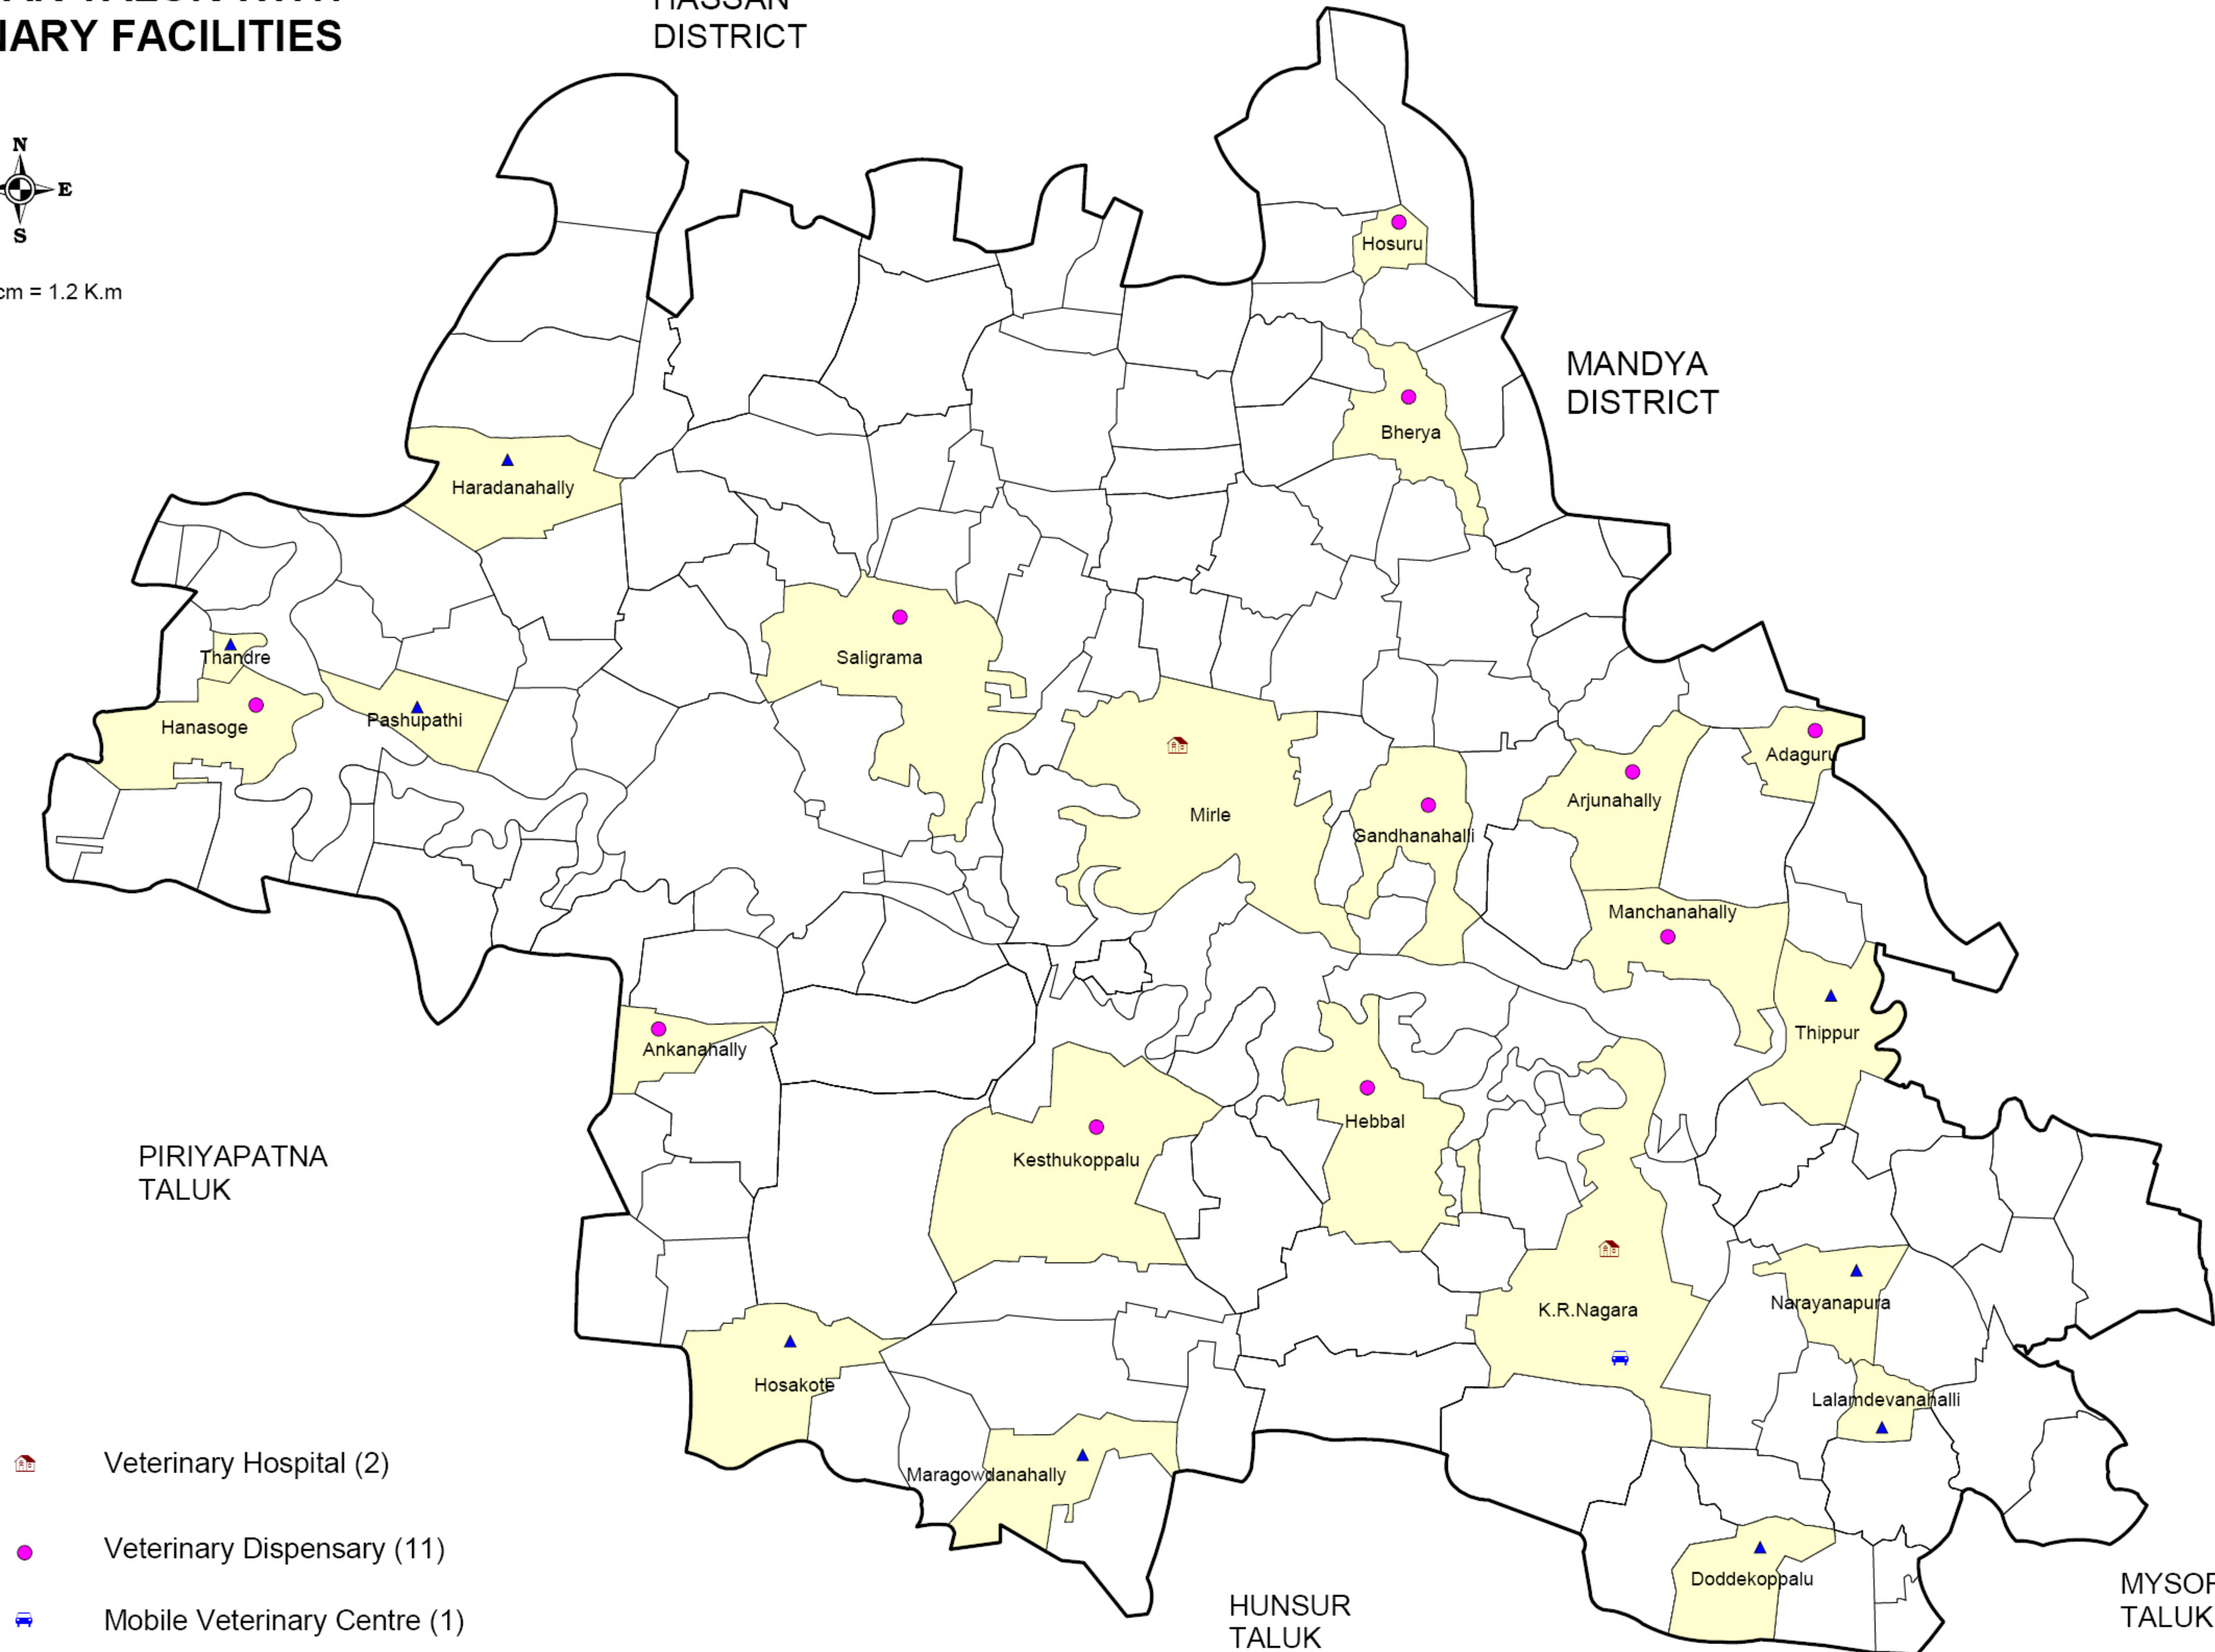

K.R.NAGAR TALUK WITH VETERINARY FACILITIES

HASSAN DISTRICT

MANDYA DISTRICT

Scale : 1cm = 1.2 K.m

-  Veterinary Hospital (2)
-  Veterinary Dispensary (11)
-  Mobile Veterinary Centre (1)
-  Primary Veterinary Centre (9)