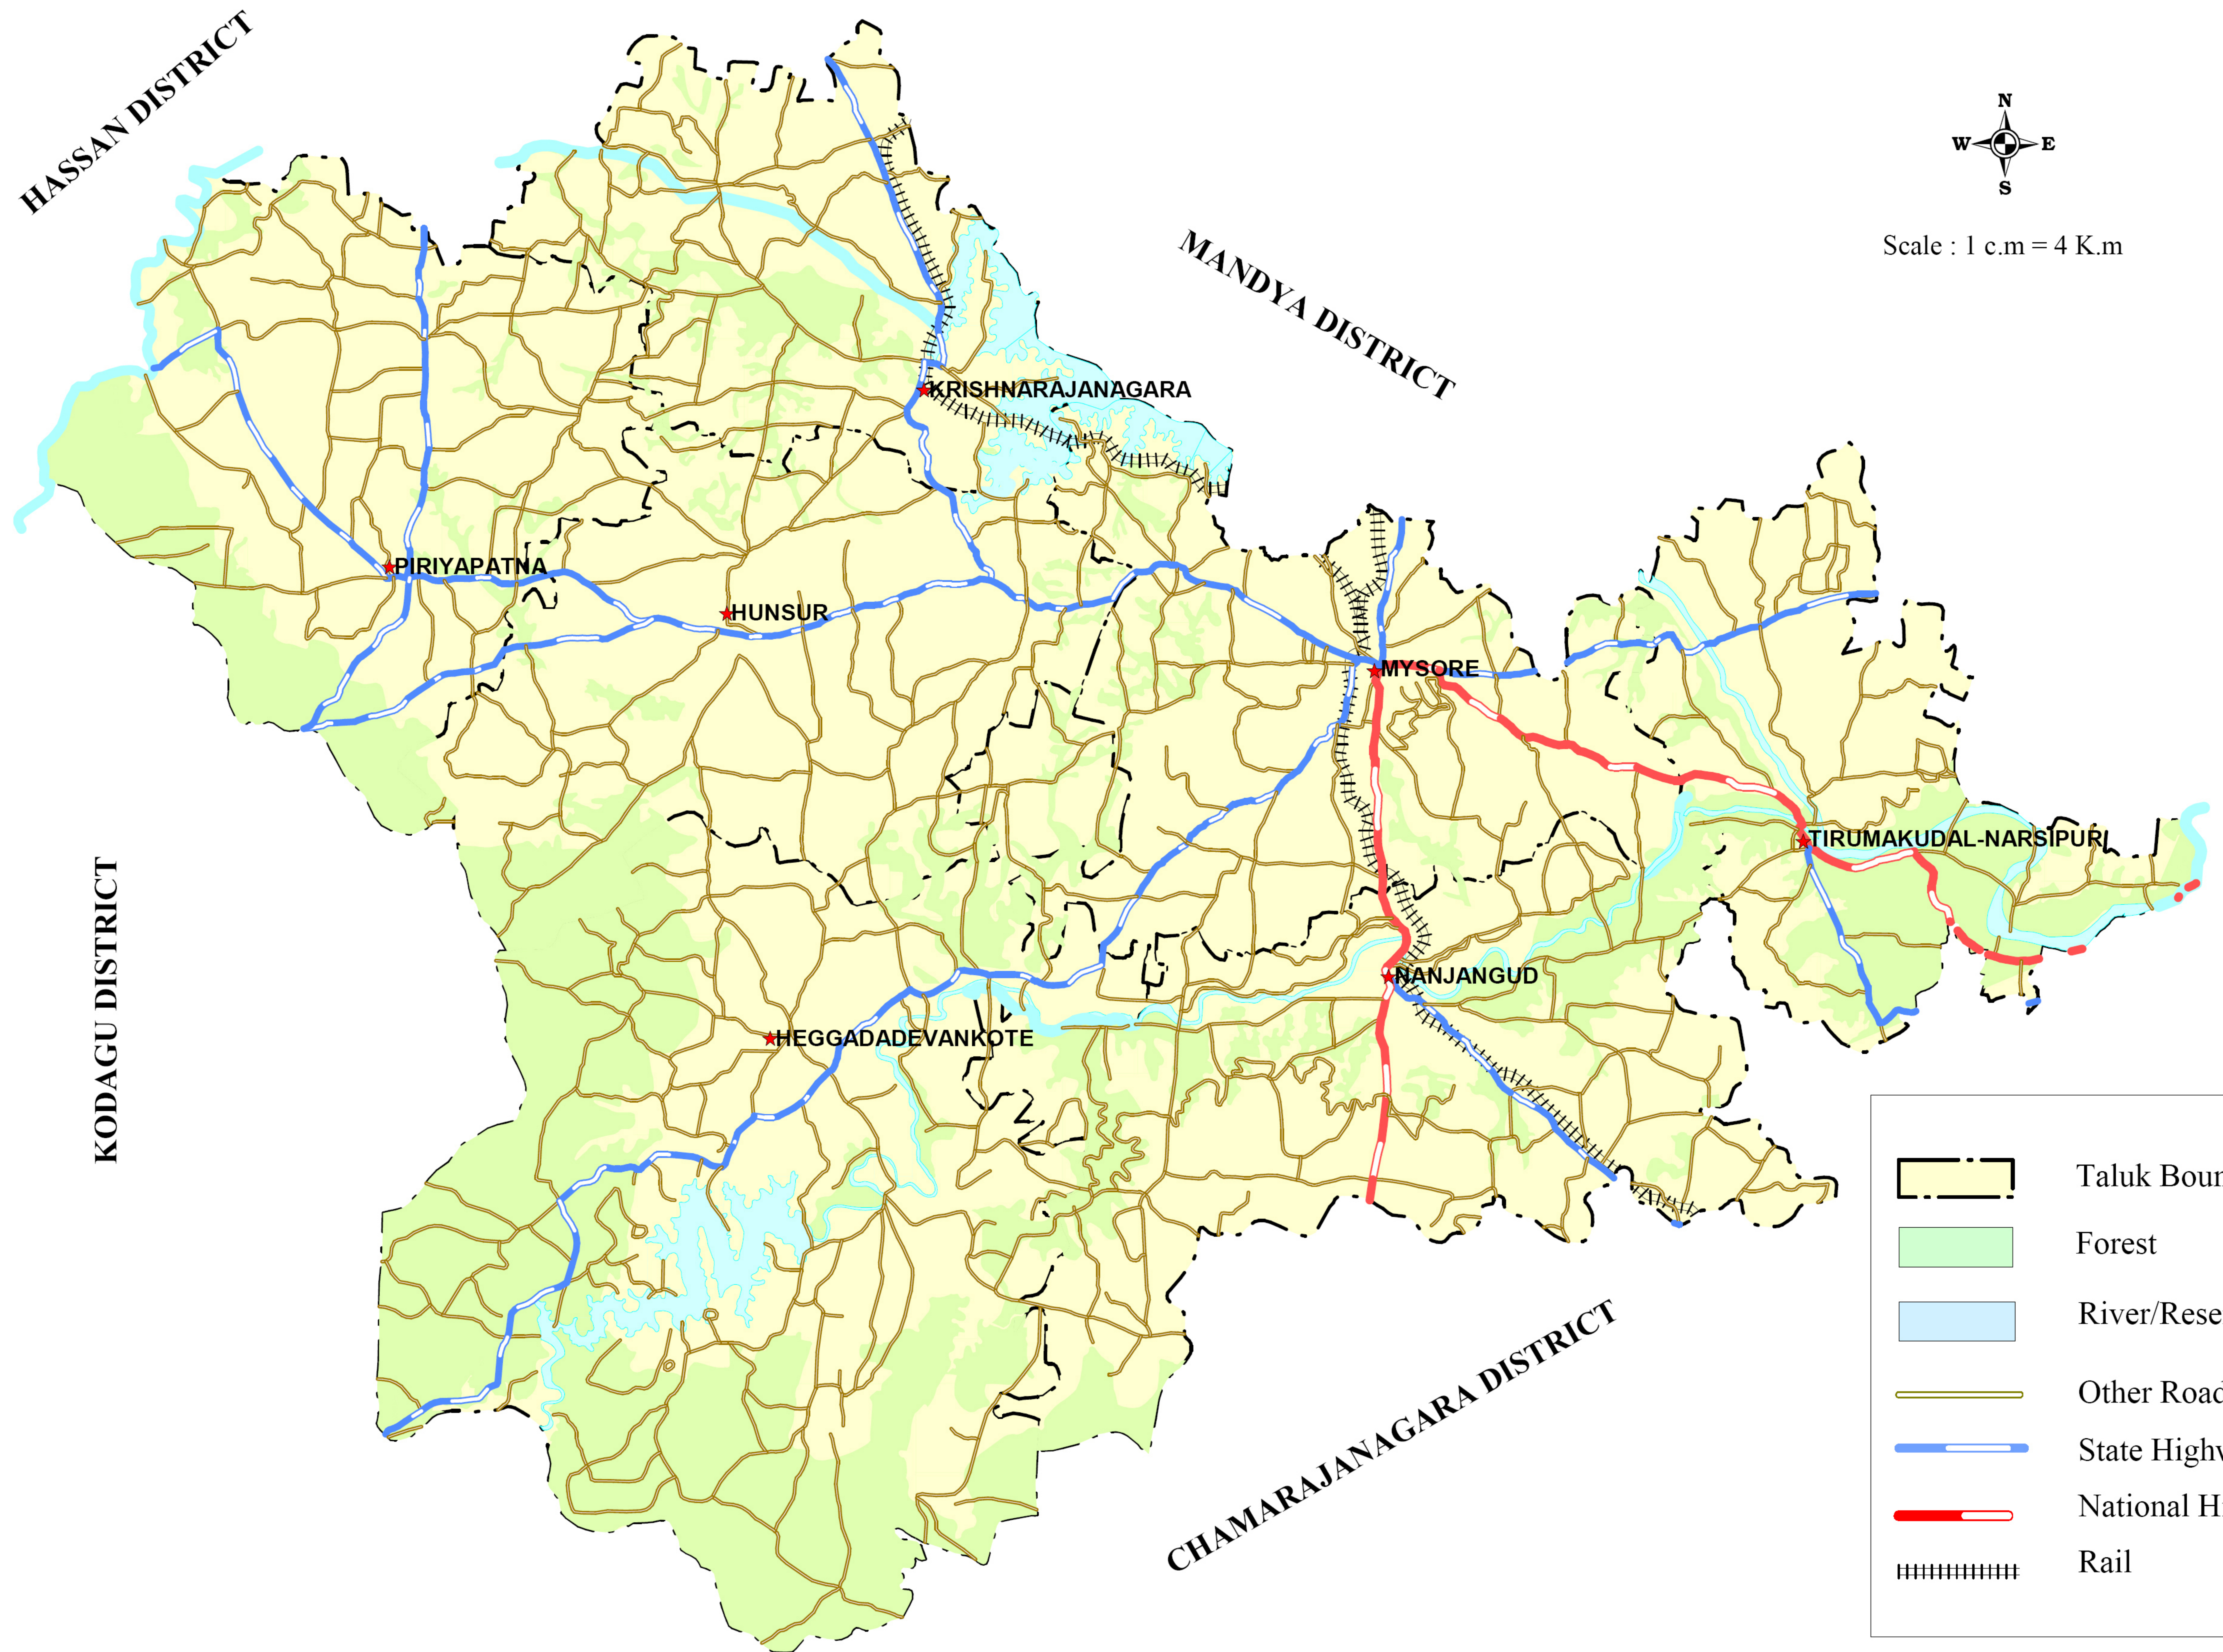

ROAD - RAIL MAP OF MYSORE DISTRICT

Scale : 1 c.m = 4 K.m

	Taluk Boundary
	Forest
	River/Reservoir
	Other Roads
	State Highway
	National Highway
	Rail