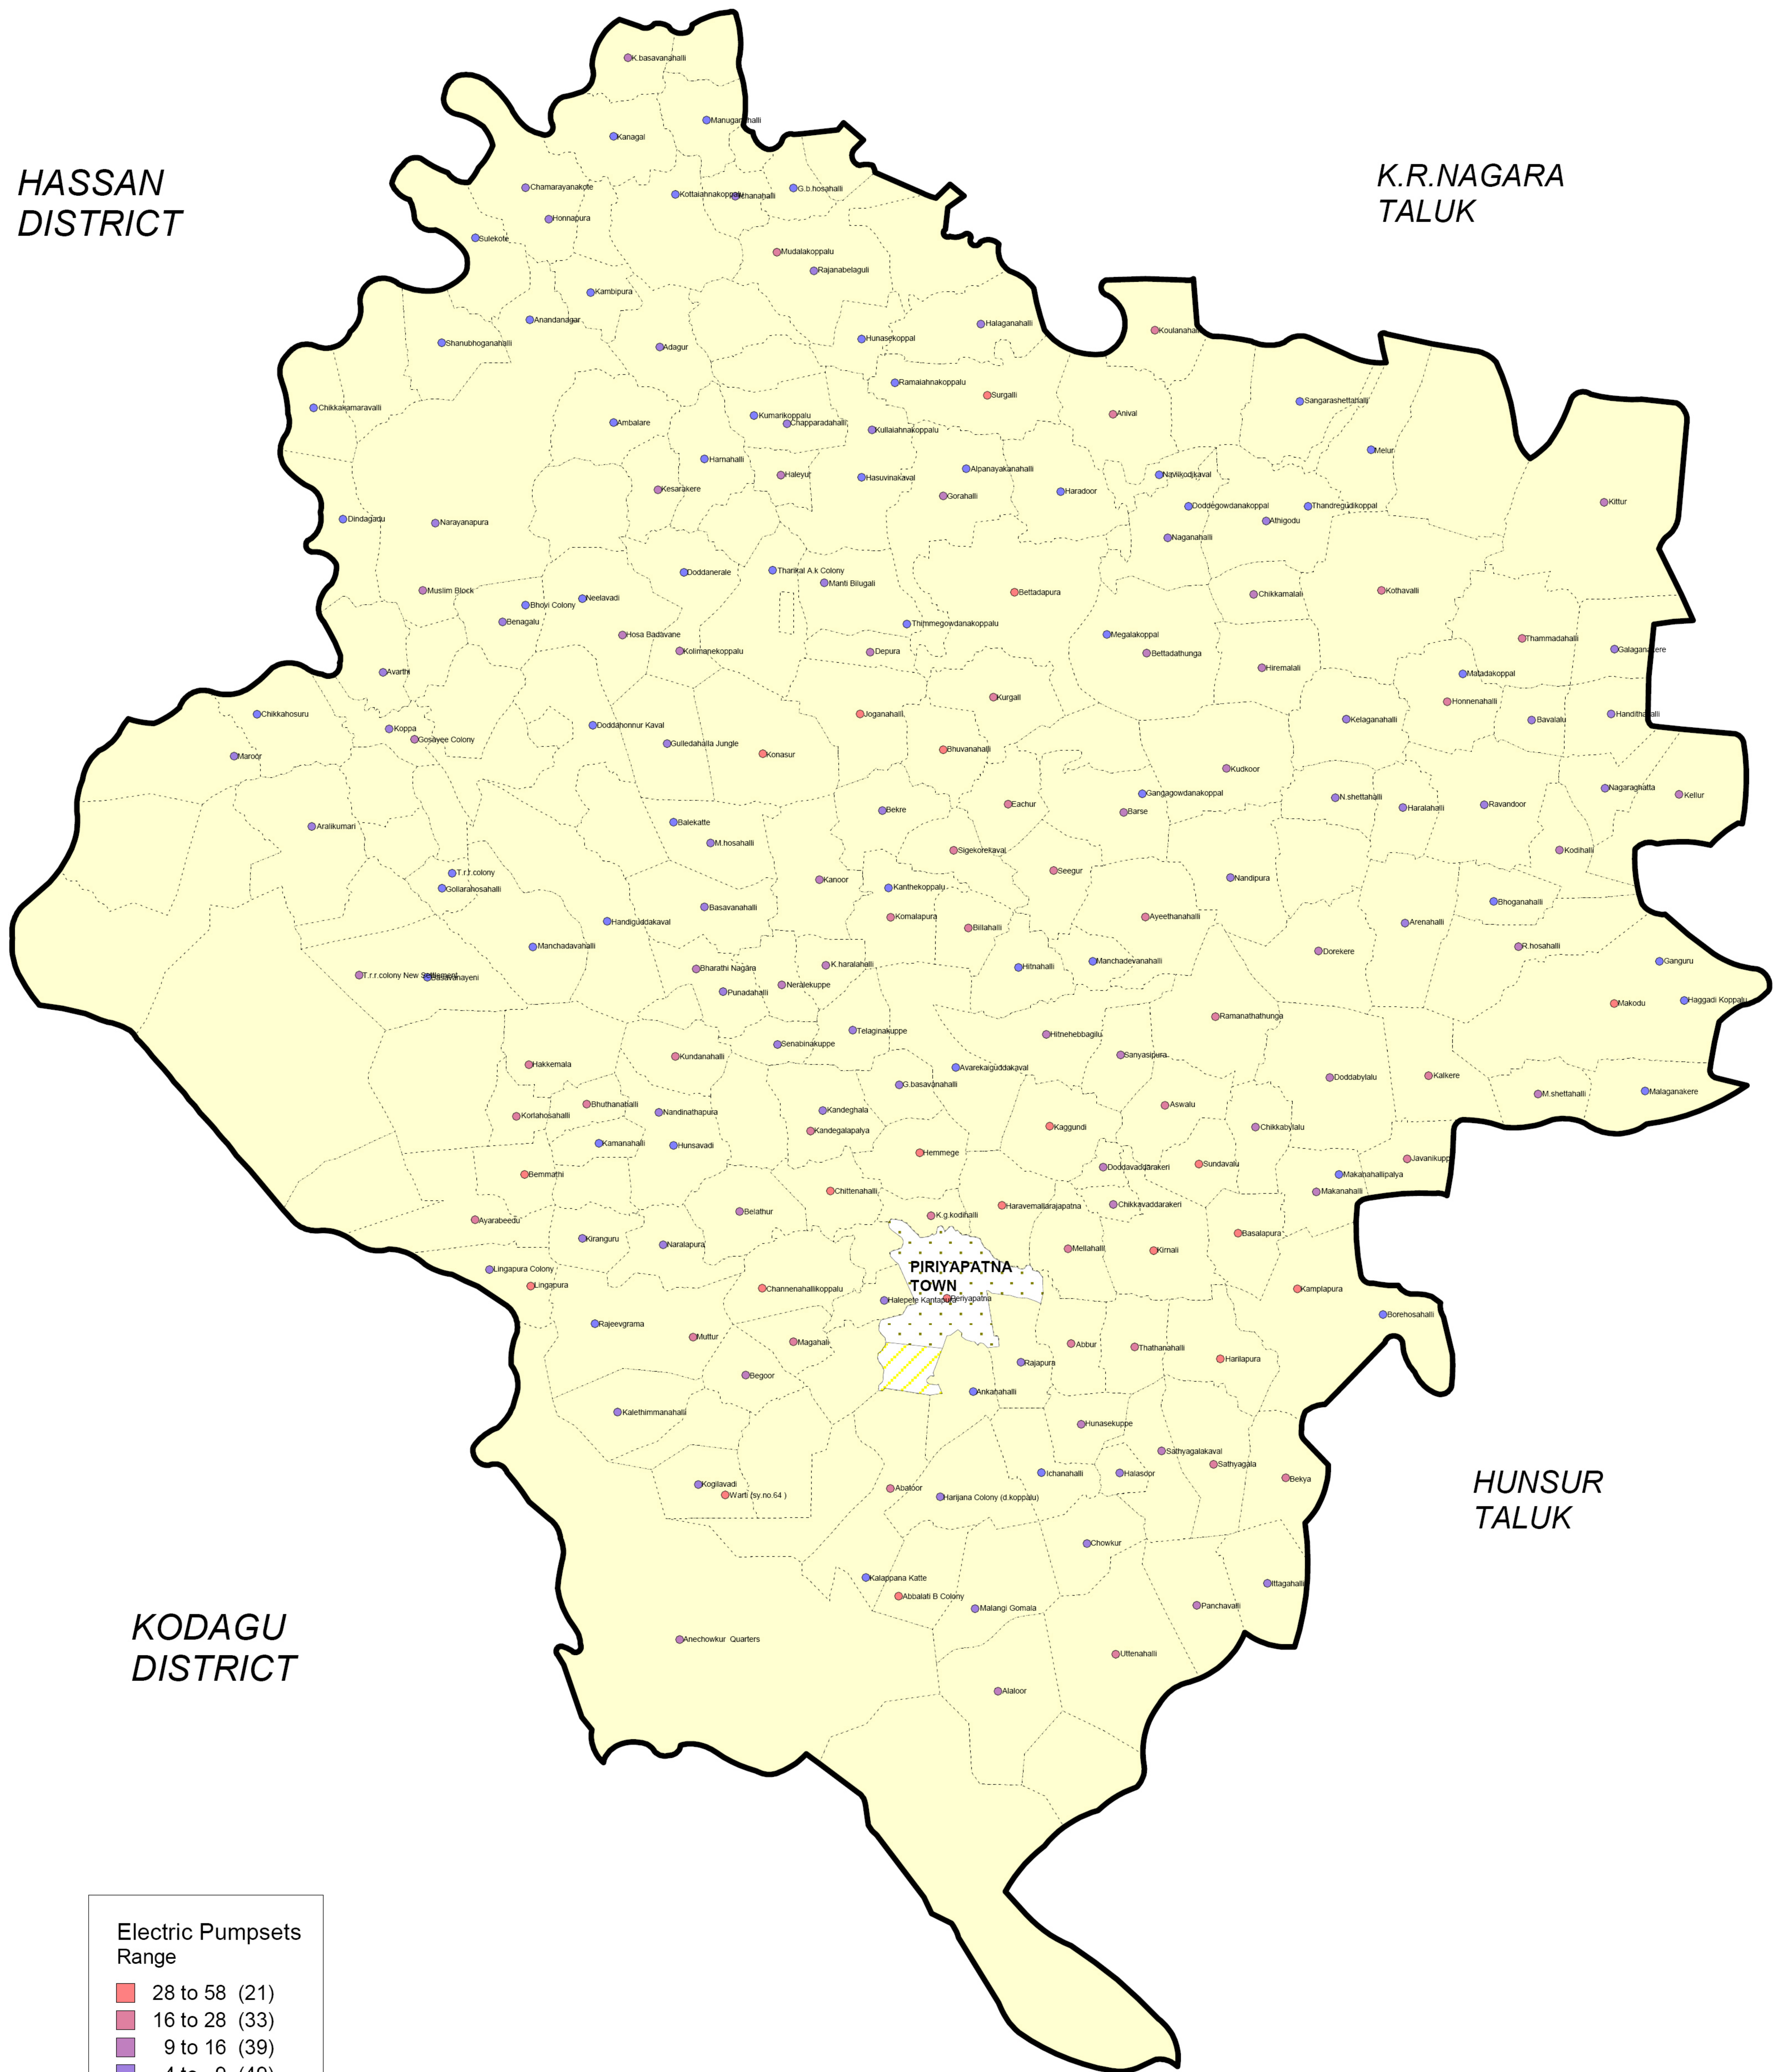

PIRIYAPATNA TALUK - VILLAGES WITH ELECTRIC PUMPSETS

masterplansindia.com

HASSAN DISTRICT

K.R.NAGARA TALUK

HUNSUR TALUK

KODAGU DISTRICT

Electric Pumpsets Range	
28 to 58	(21)
16 to 28	(33)
9 to 16	(39)
4 to 9	(49)
1 to 4	(55)