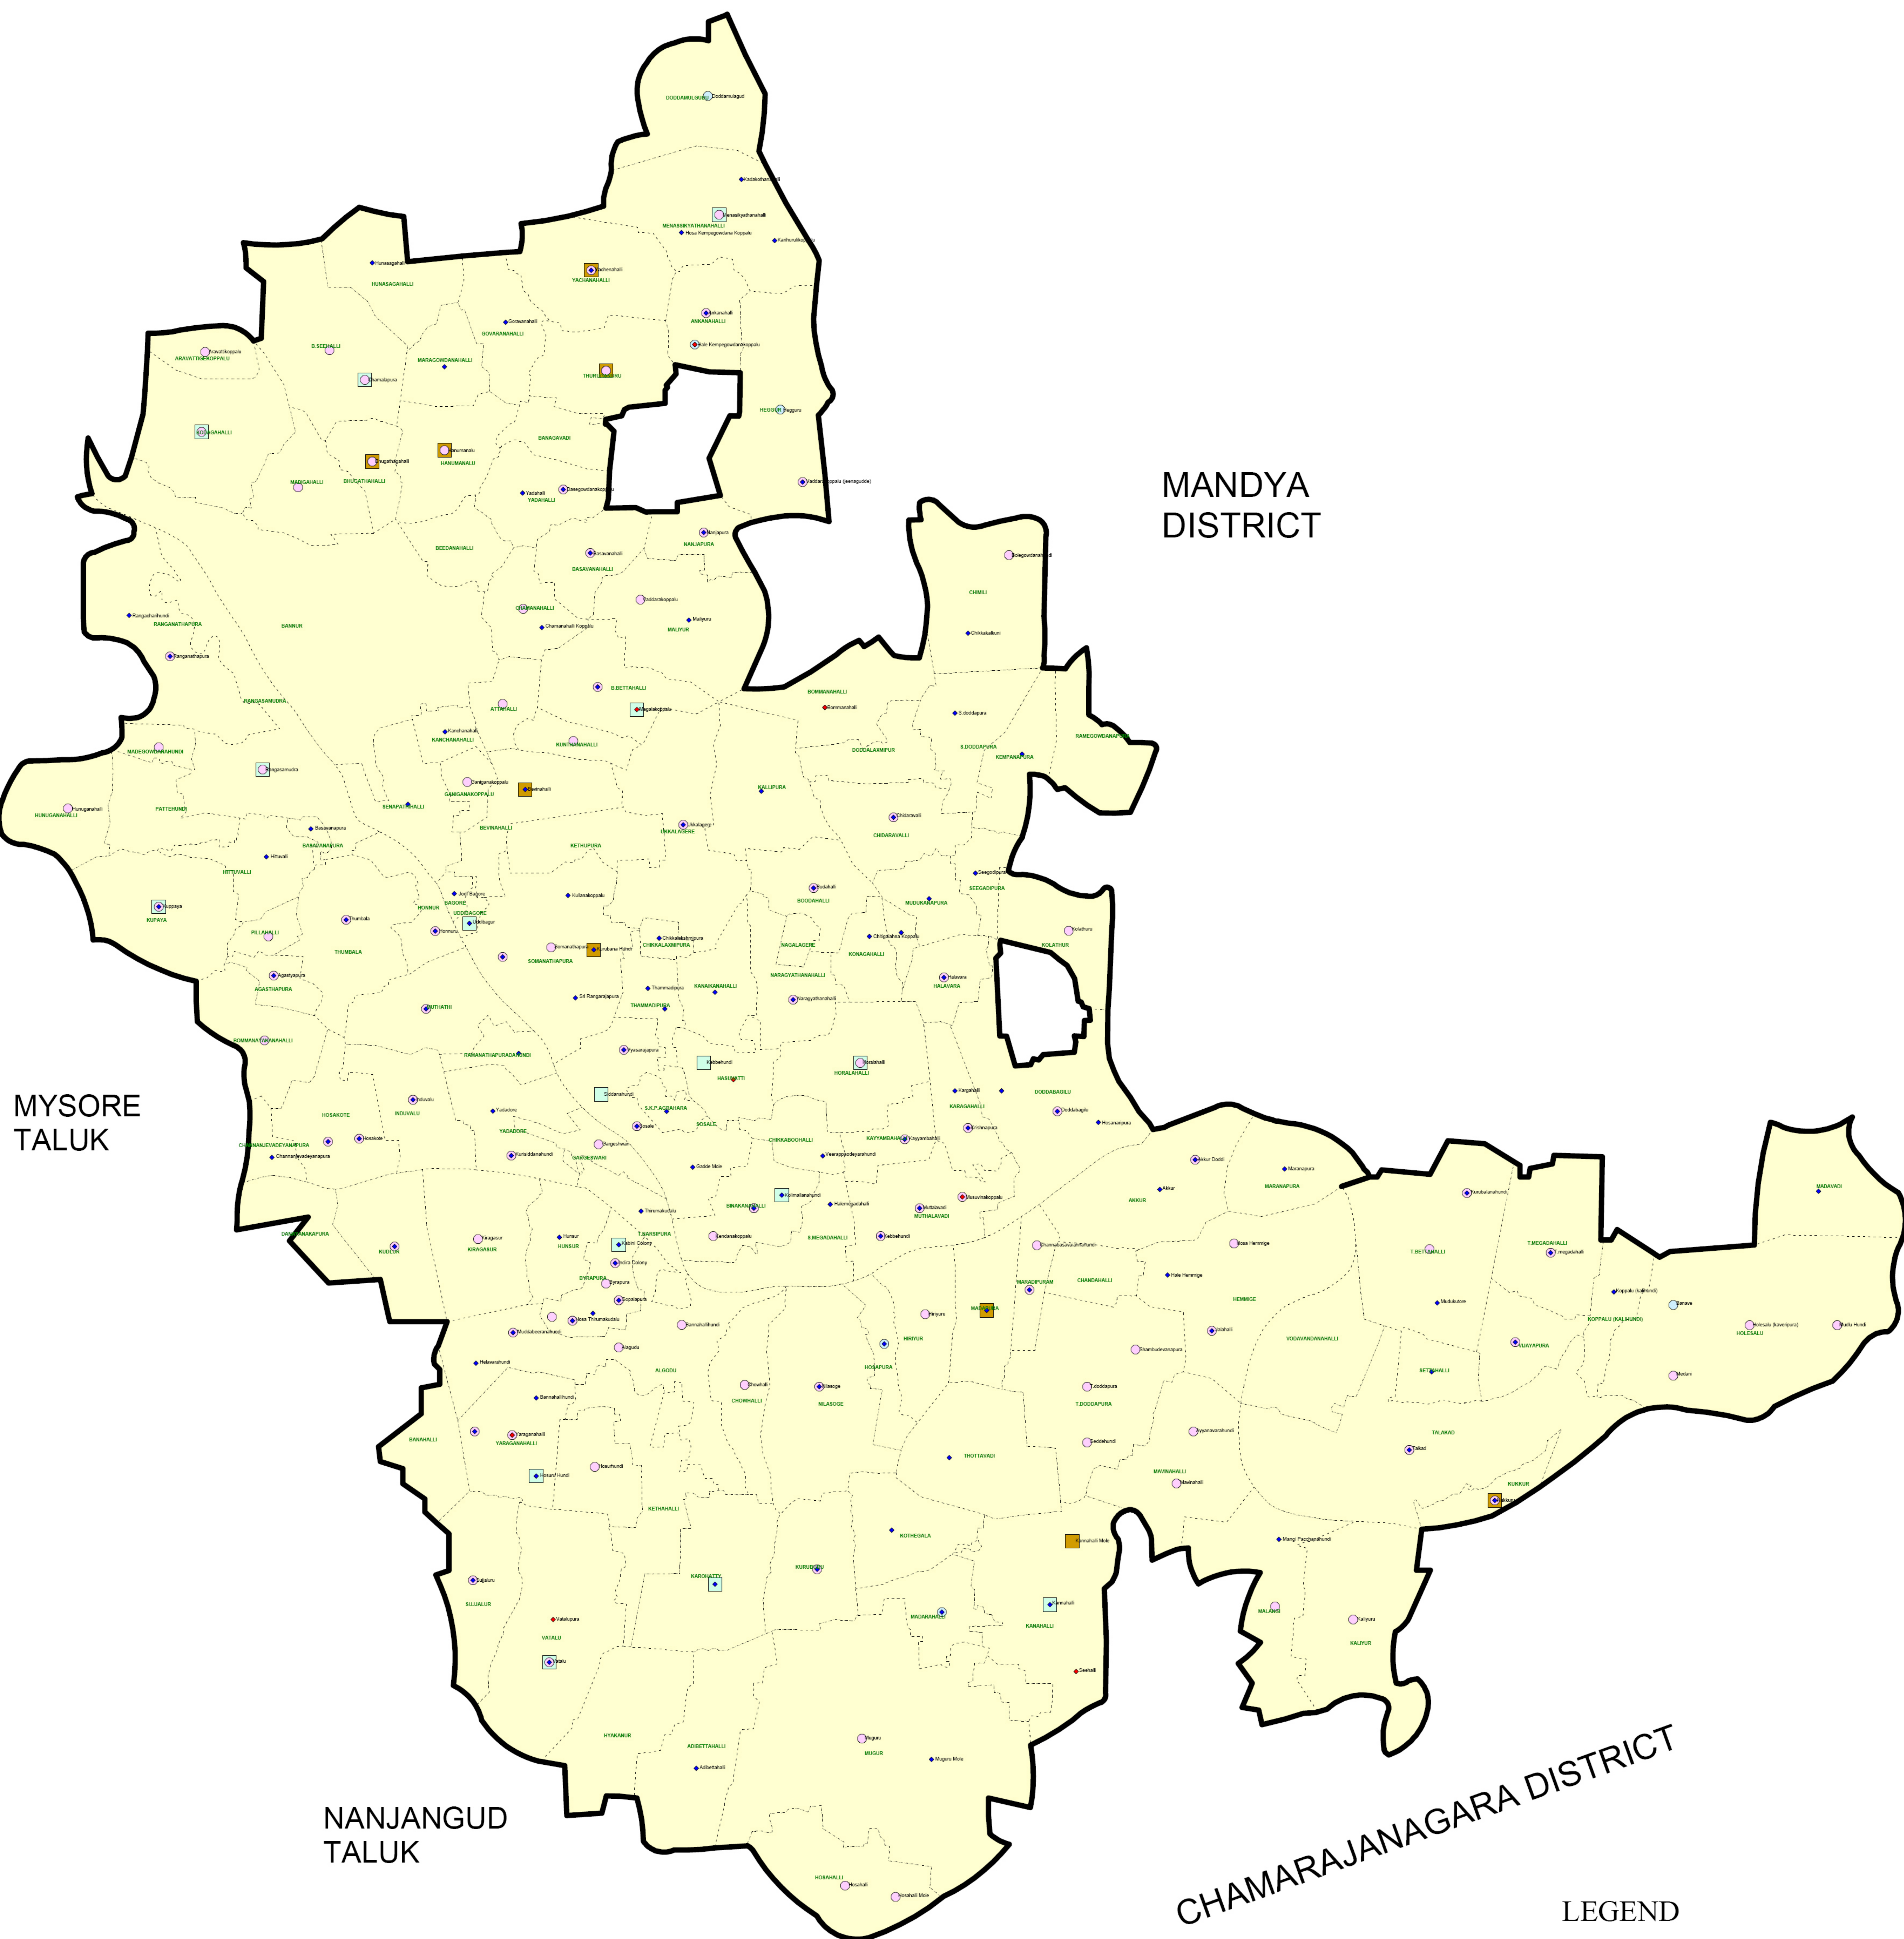

# SCHOOL FACILITIES - T.NARASIPURA TALUK

masterplansindia.com

Scale: 1 cm = 1.4 K.m

MANDYA DISTRICT

MYSORE TALUK

NANJANGUD TALUK

CHAMARAJANAGARA DISTRICT