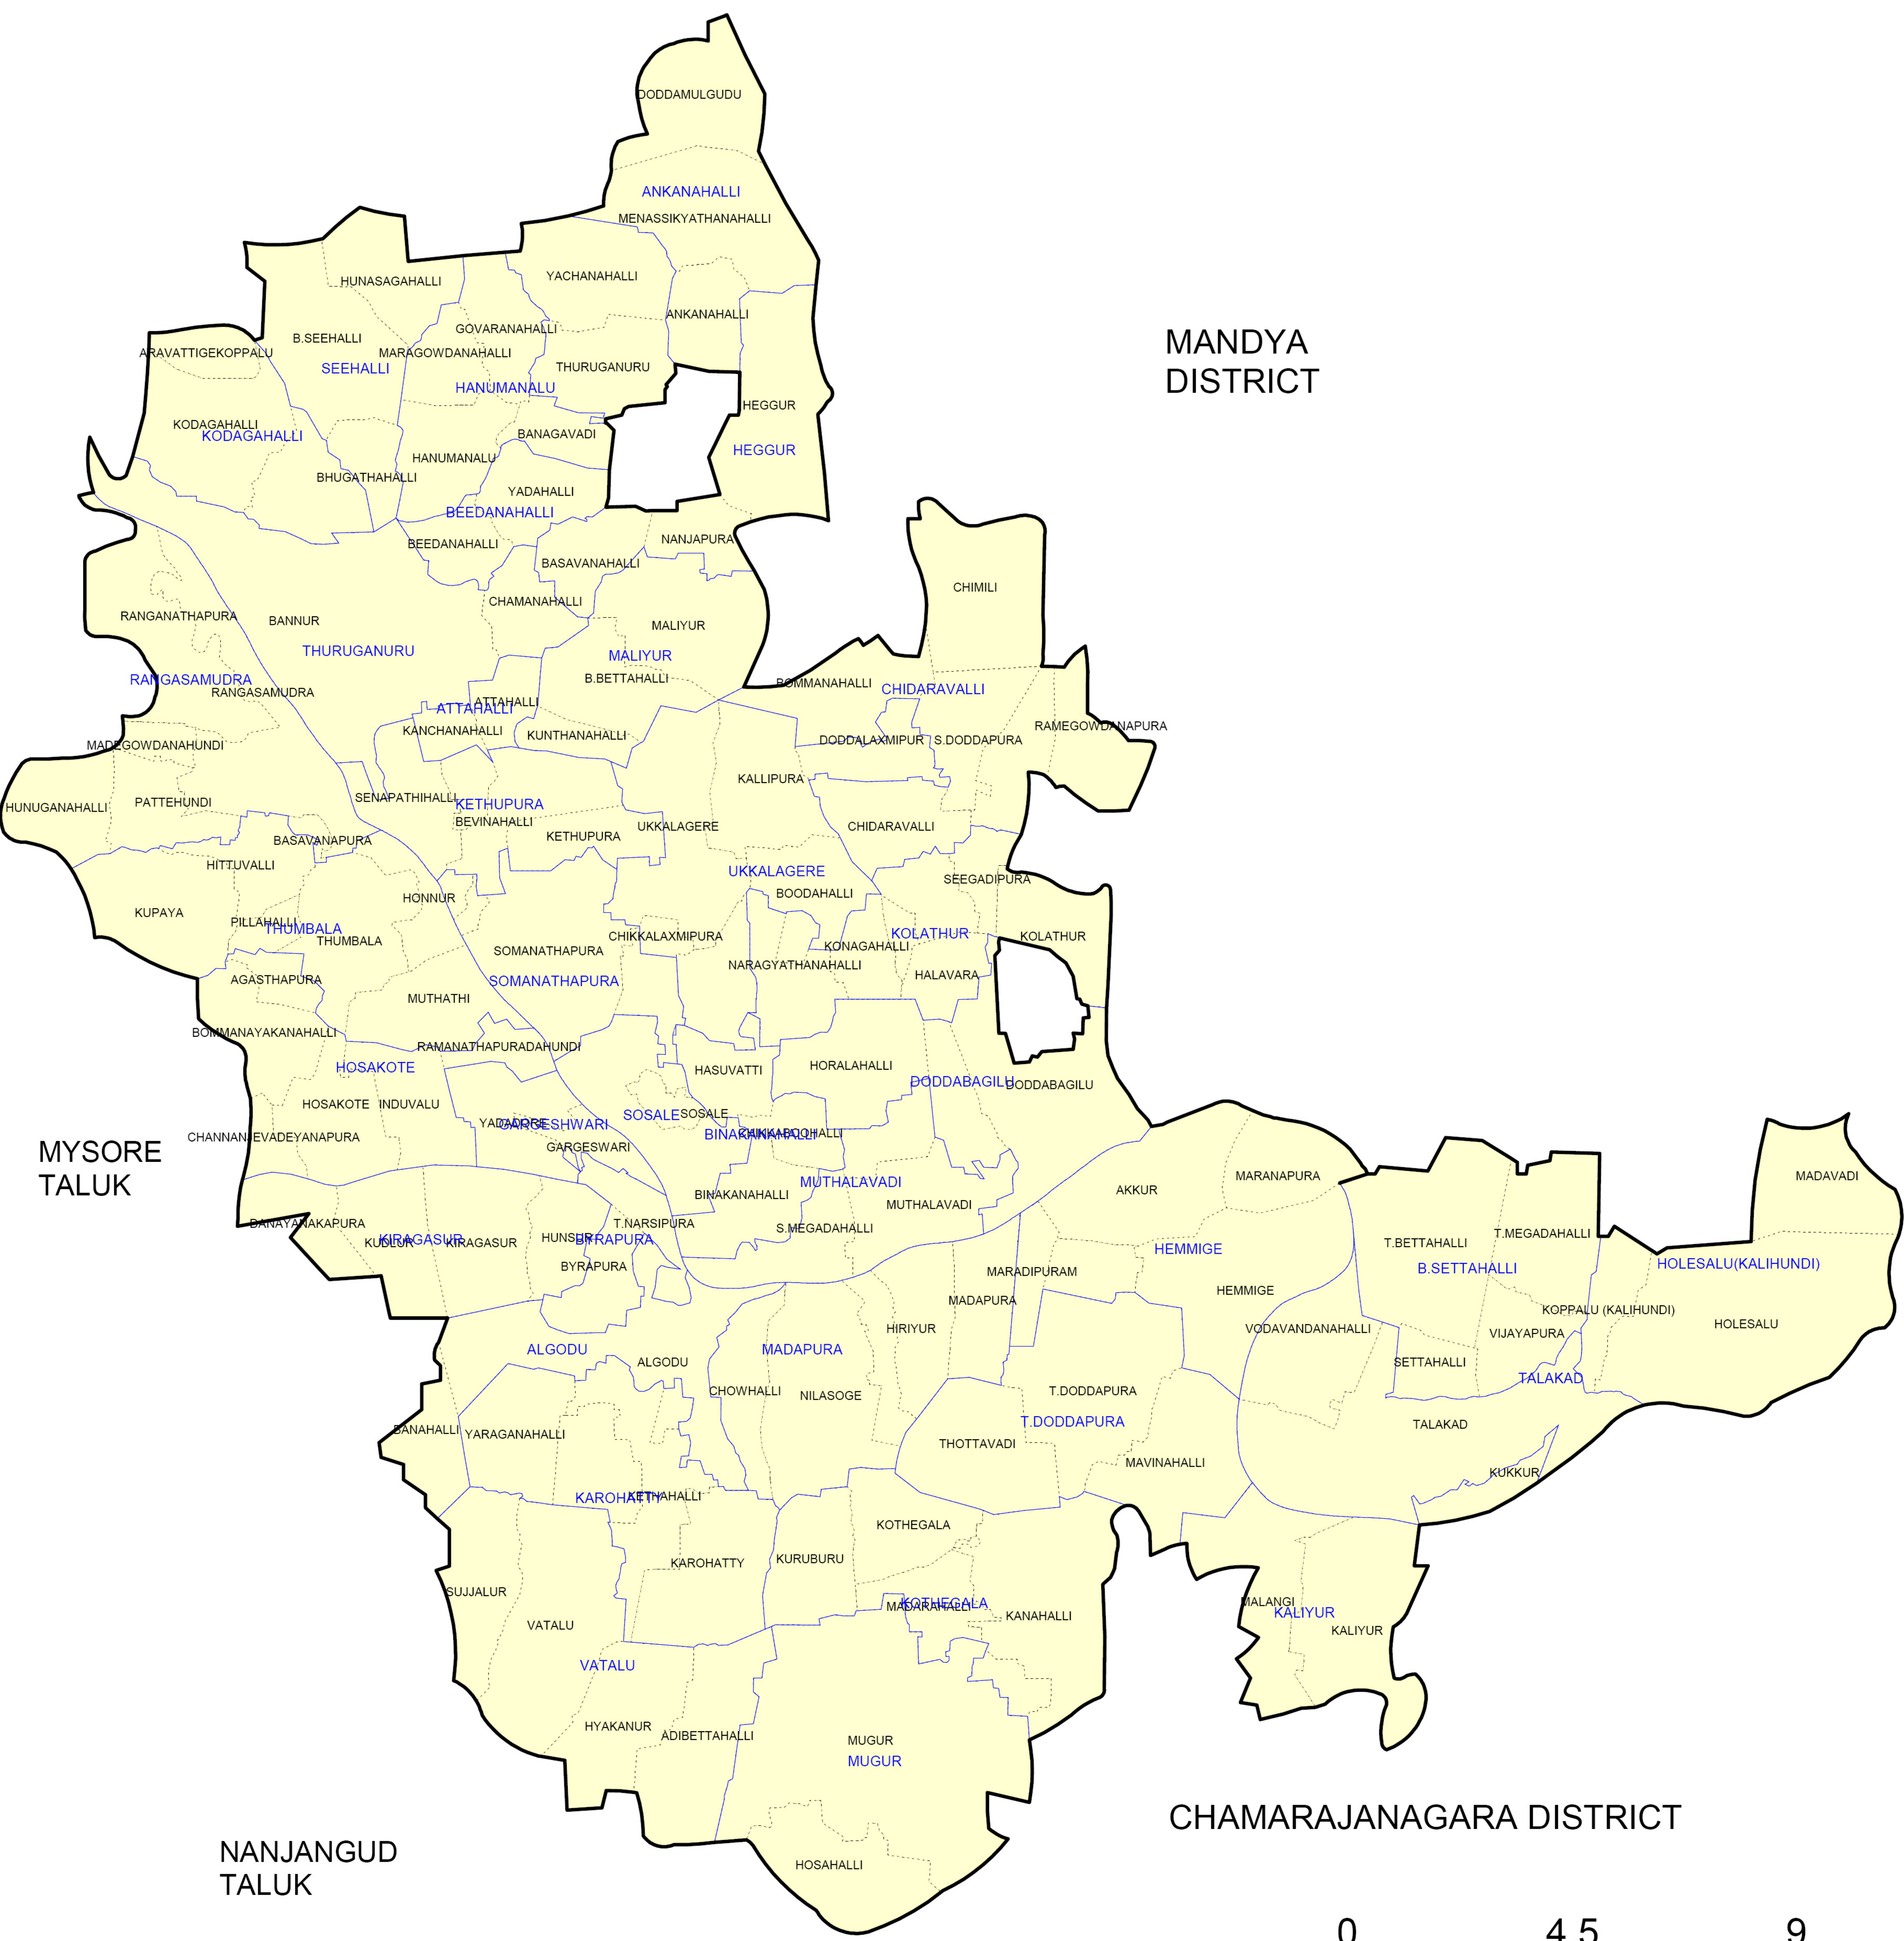

T.NARSIPUR TALUK WITH GRAM PANCHAYATH AND VILLAGE BOUNDARIES

masterplansindia.com

MANDYA DISTRICT

MYSORE TALUK

NANJANGUD TALUK

CHAMARAJANAGARA DISTRICT