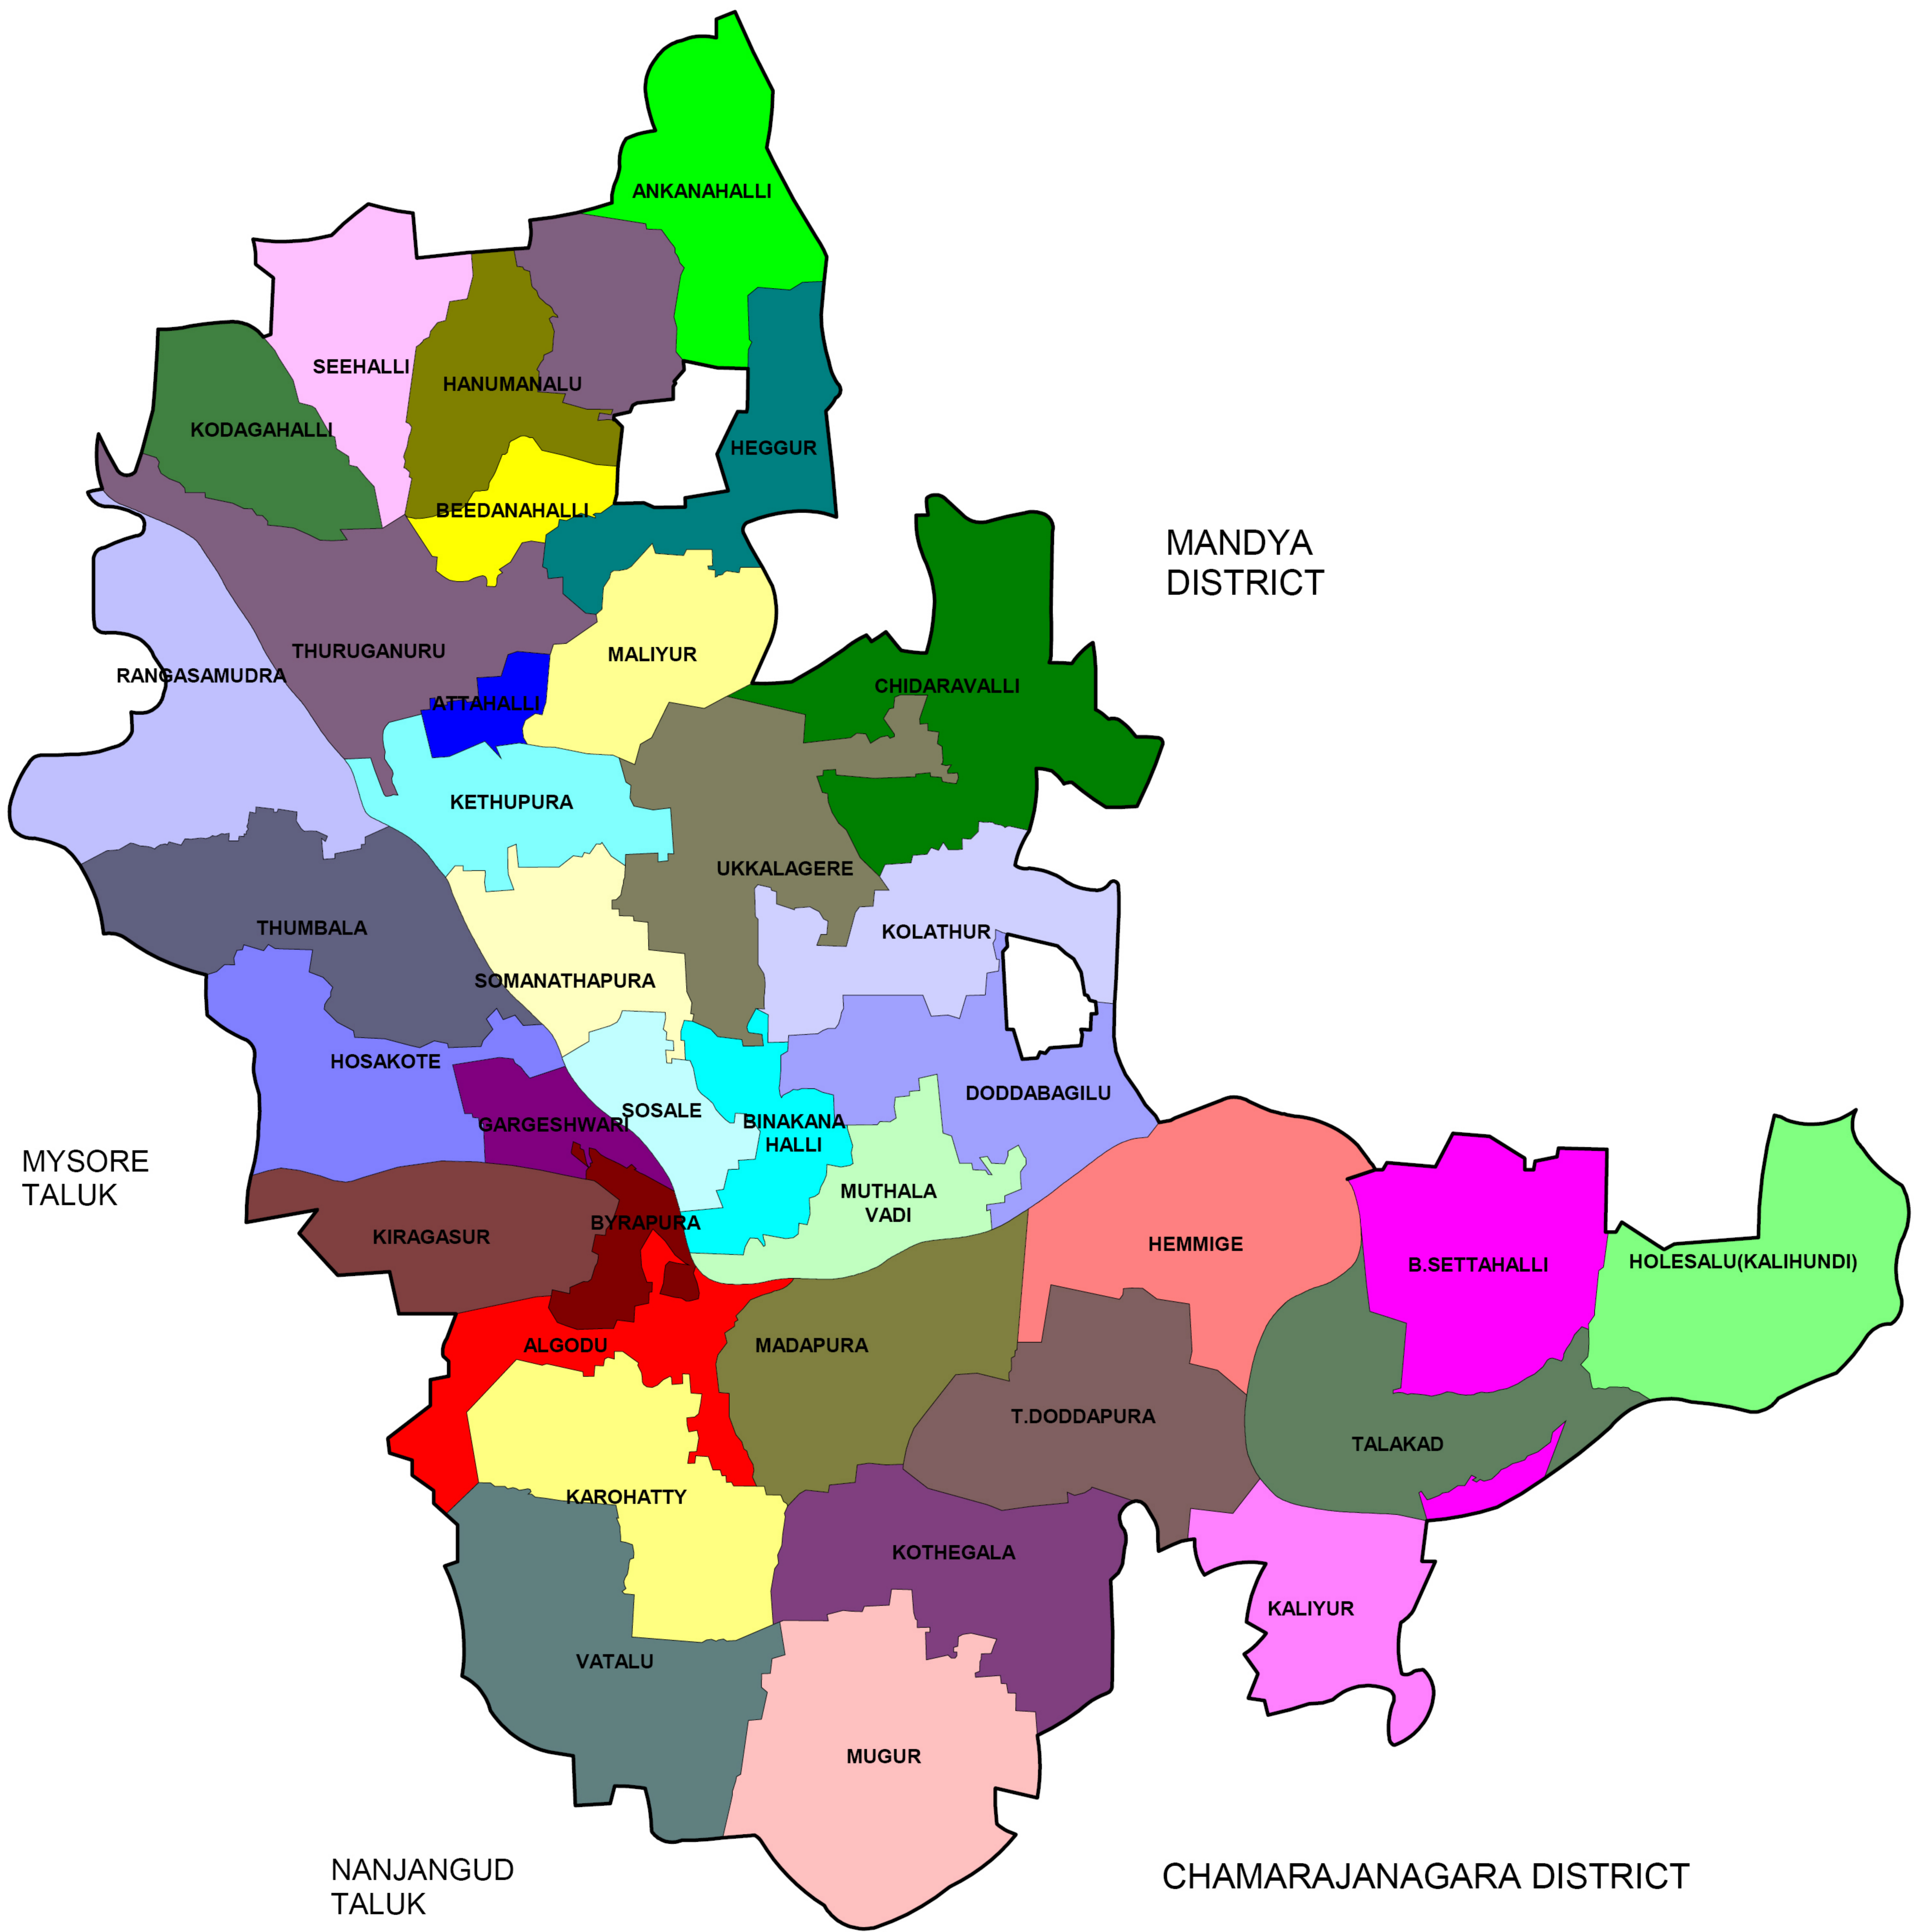

T.NARSIPUR TALUK WITH GRAM PANCHAYATHS

Scale : 1 cm = 1.4 K.m