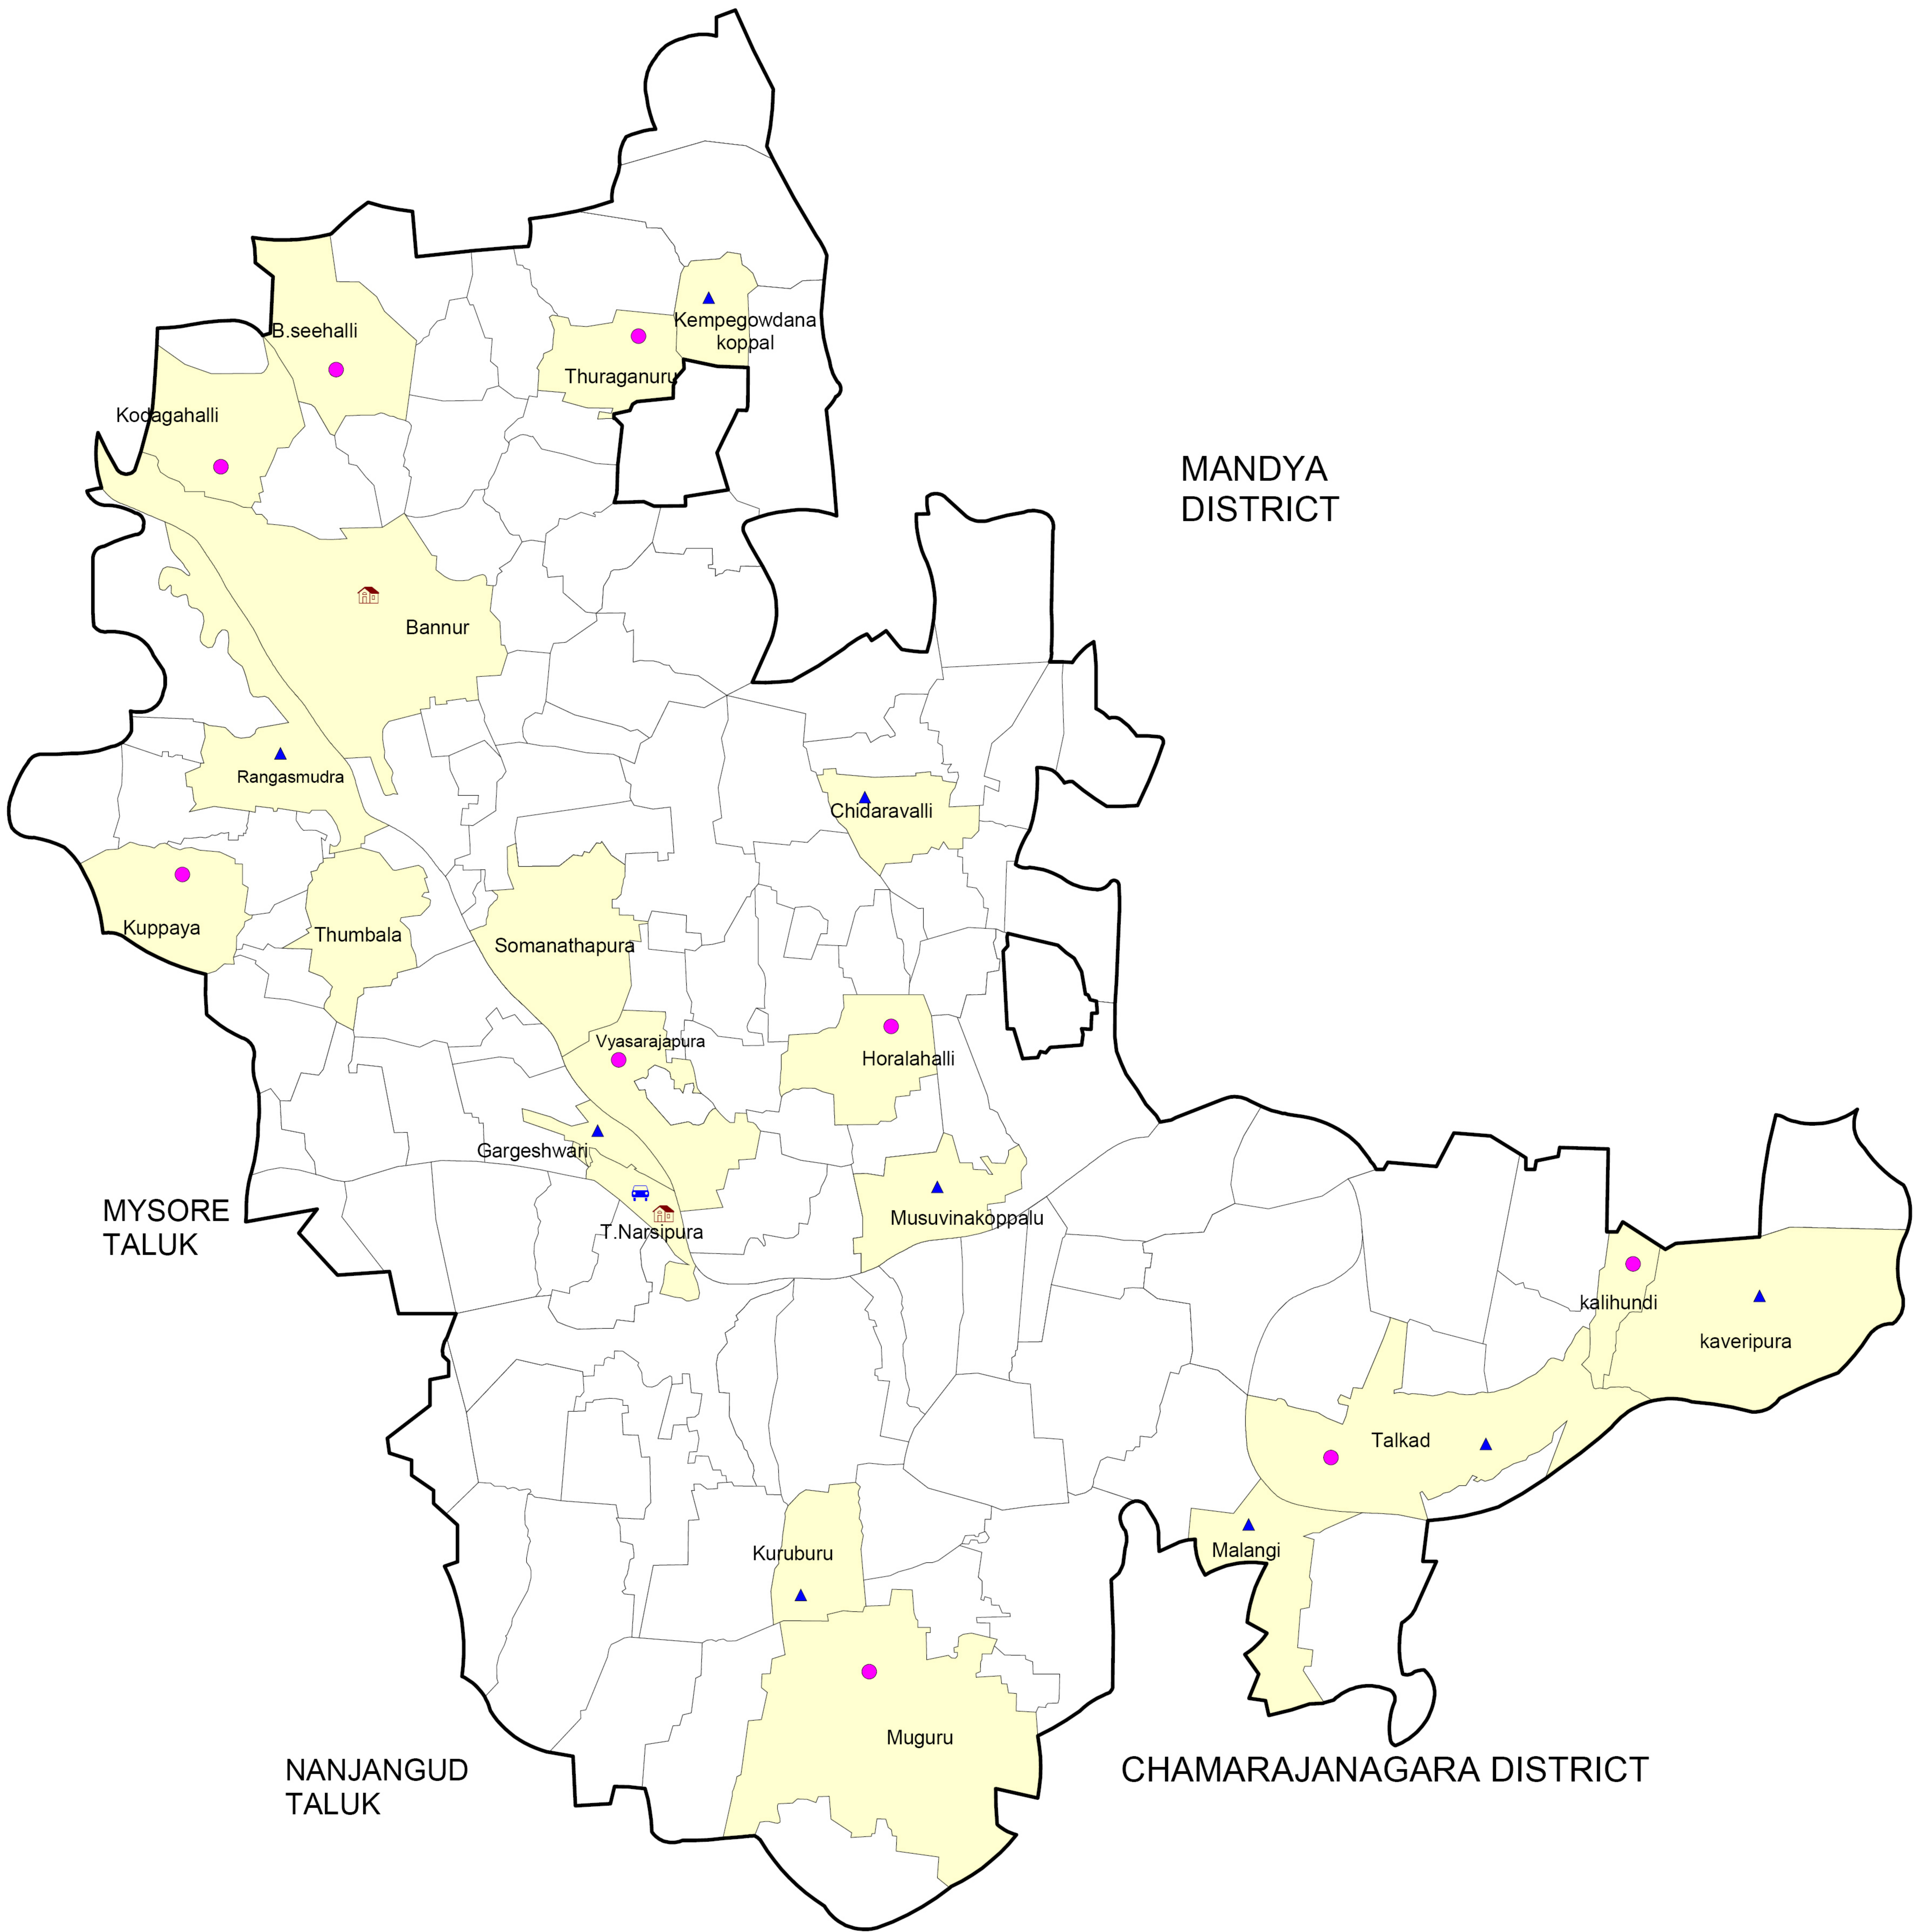

T.NARSIPUR TALUK WITH VETERINARY FACILITIES

masterplansindia.com

Scale : 1 cm = 1.4 K.m

MYSORE TALUK

MANDYA DISTRICT

NANJANGUD TALUK

CHAMARAJANAGARA DISTRICT

-  Veterinary Hospital (2)
-  Veterinary Dispensary (9)
-  Mobile Veterinary Centre (1)
-  Primary Veterinary Centre (9)