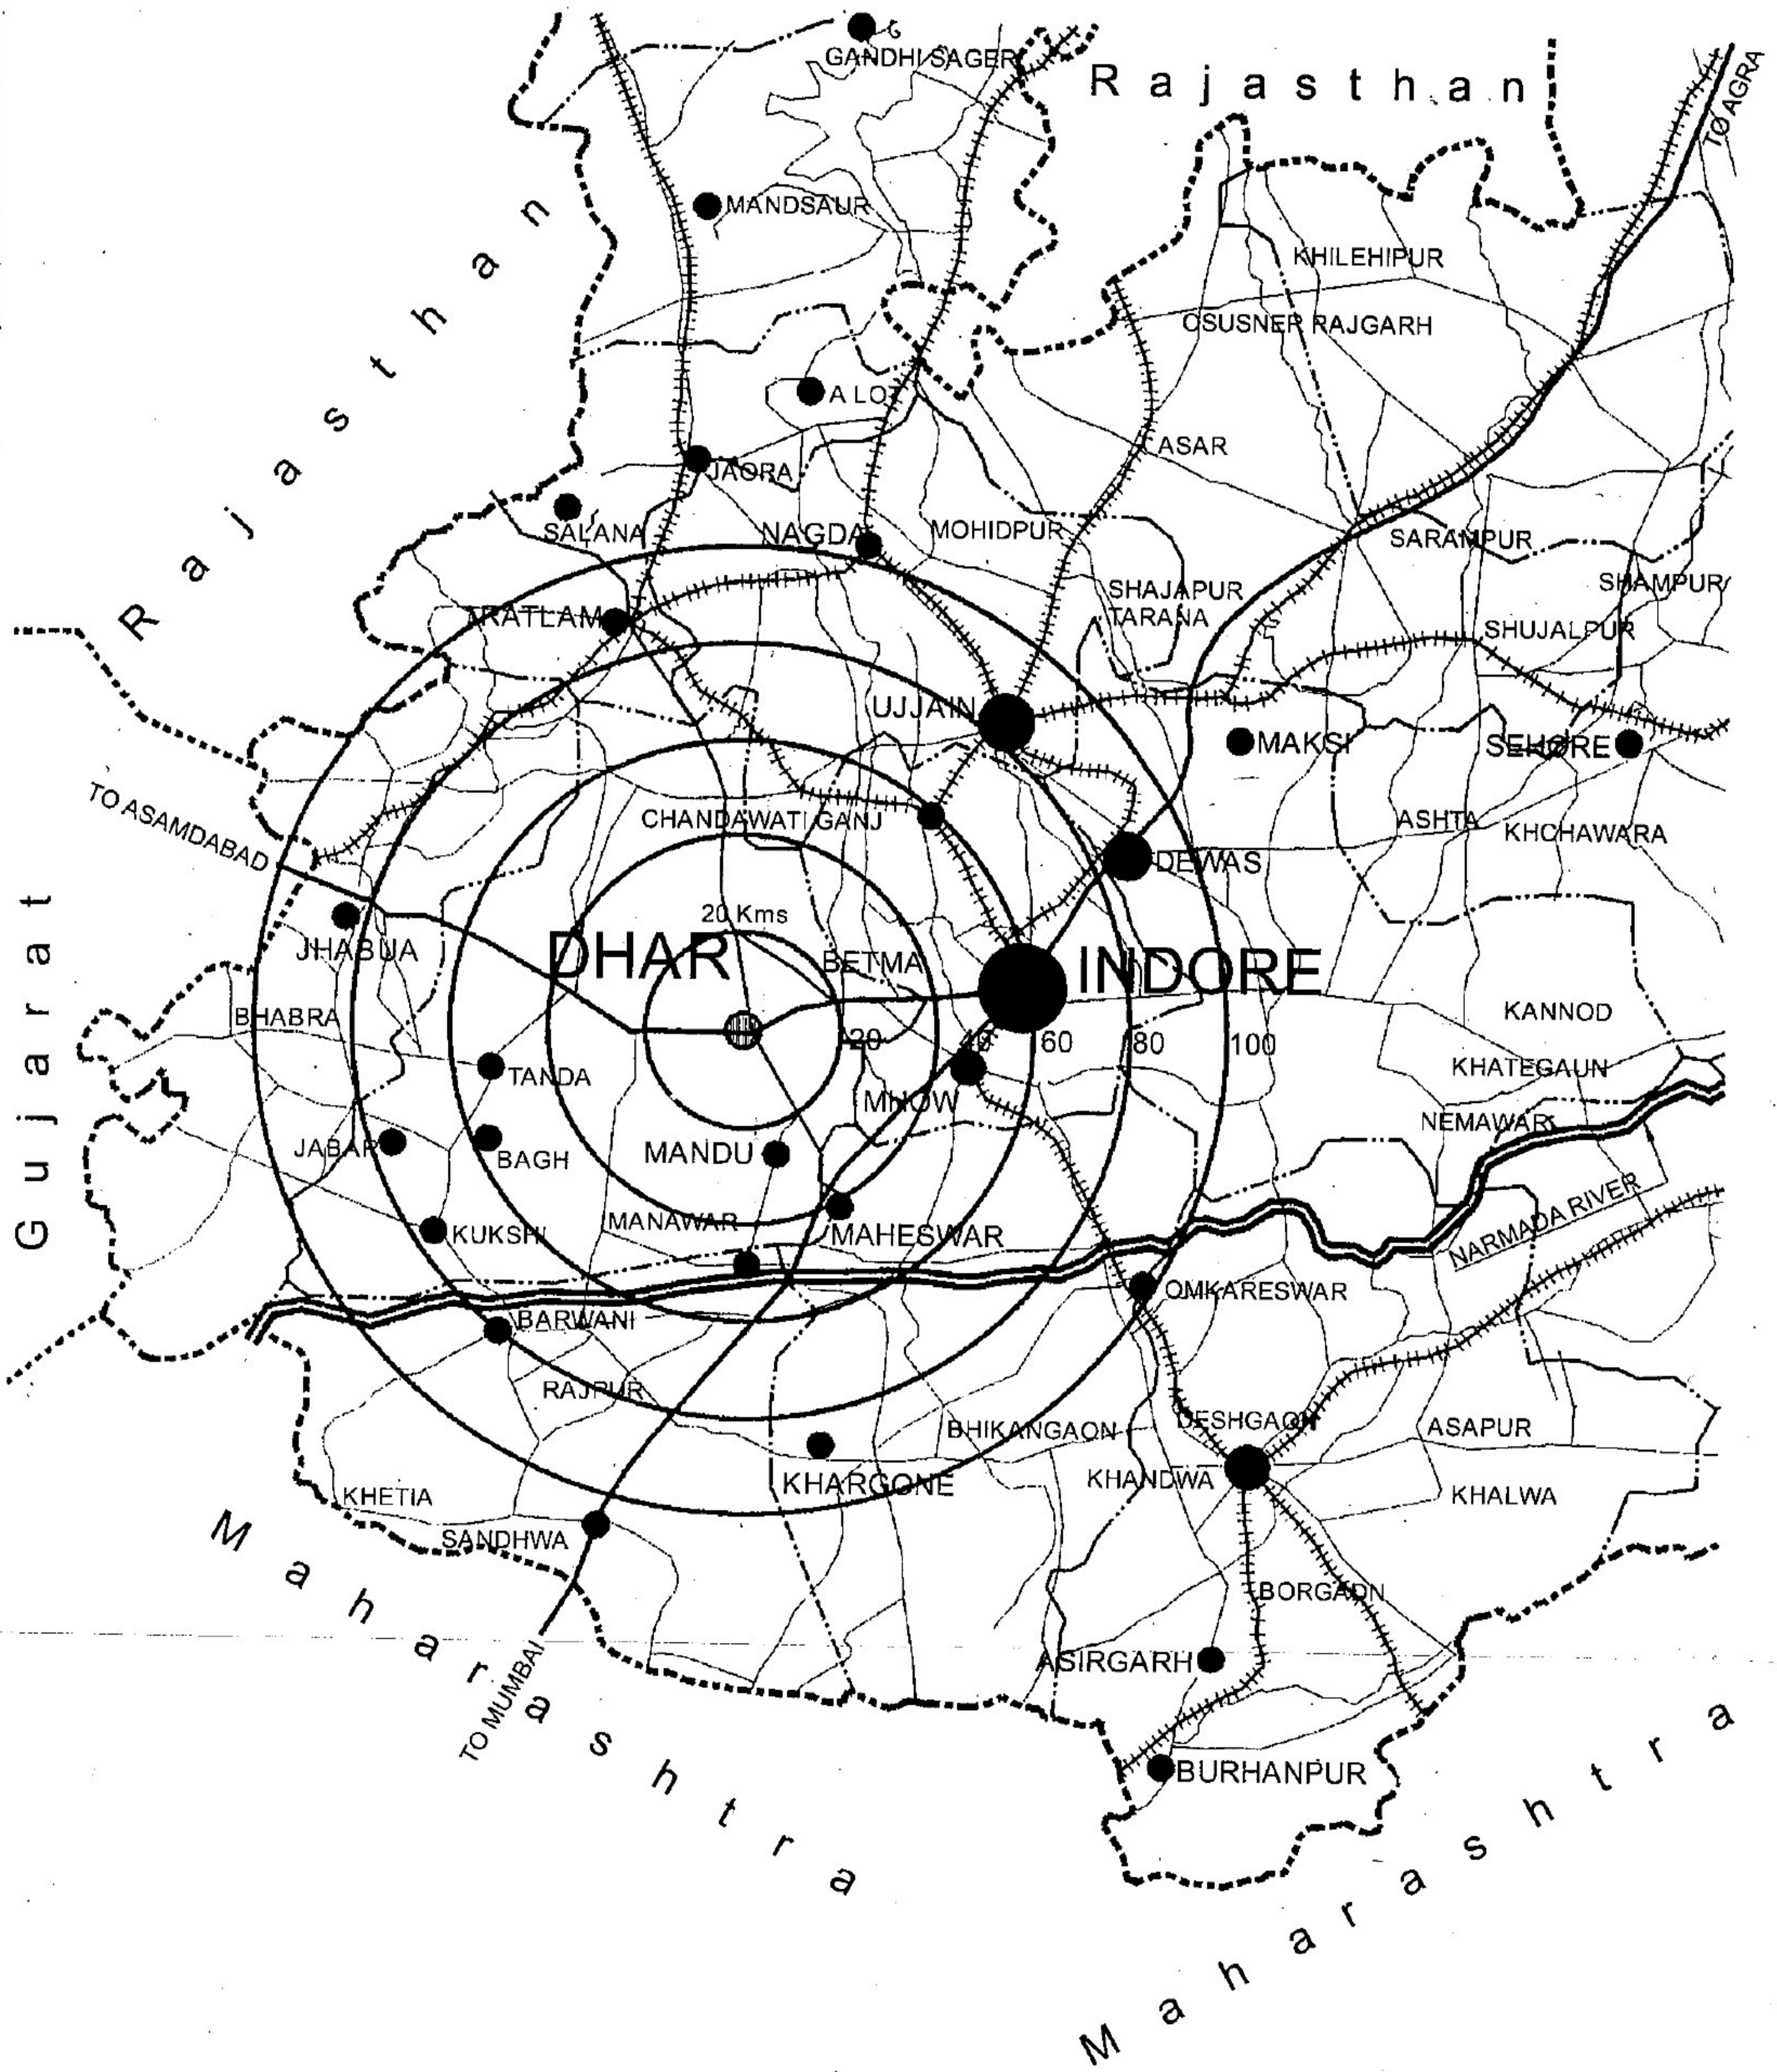

# DHAR

## 1.2 SETTLEMENT PATTERN

DWG NO	NORTH
SCALE	
	
12:20,00,000	