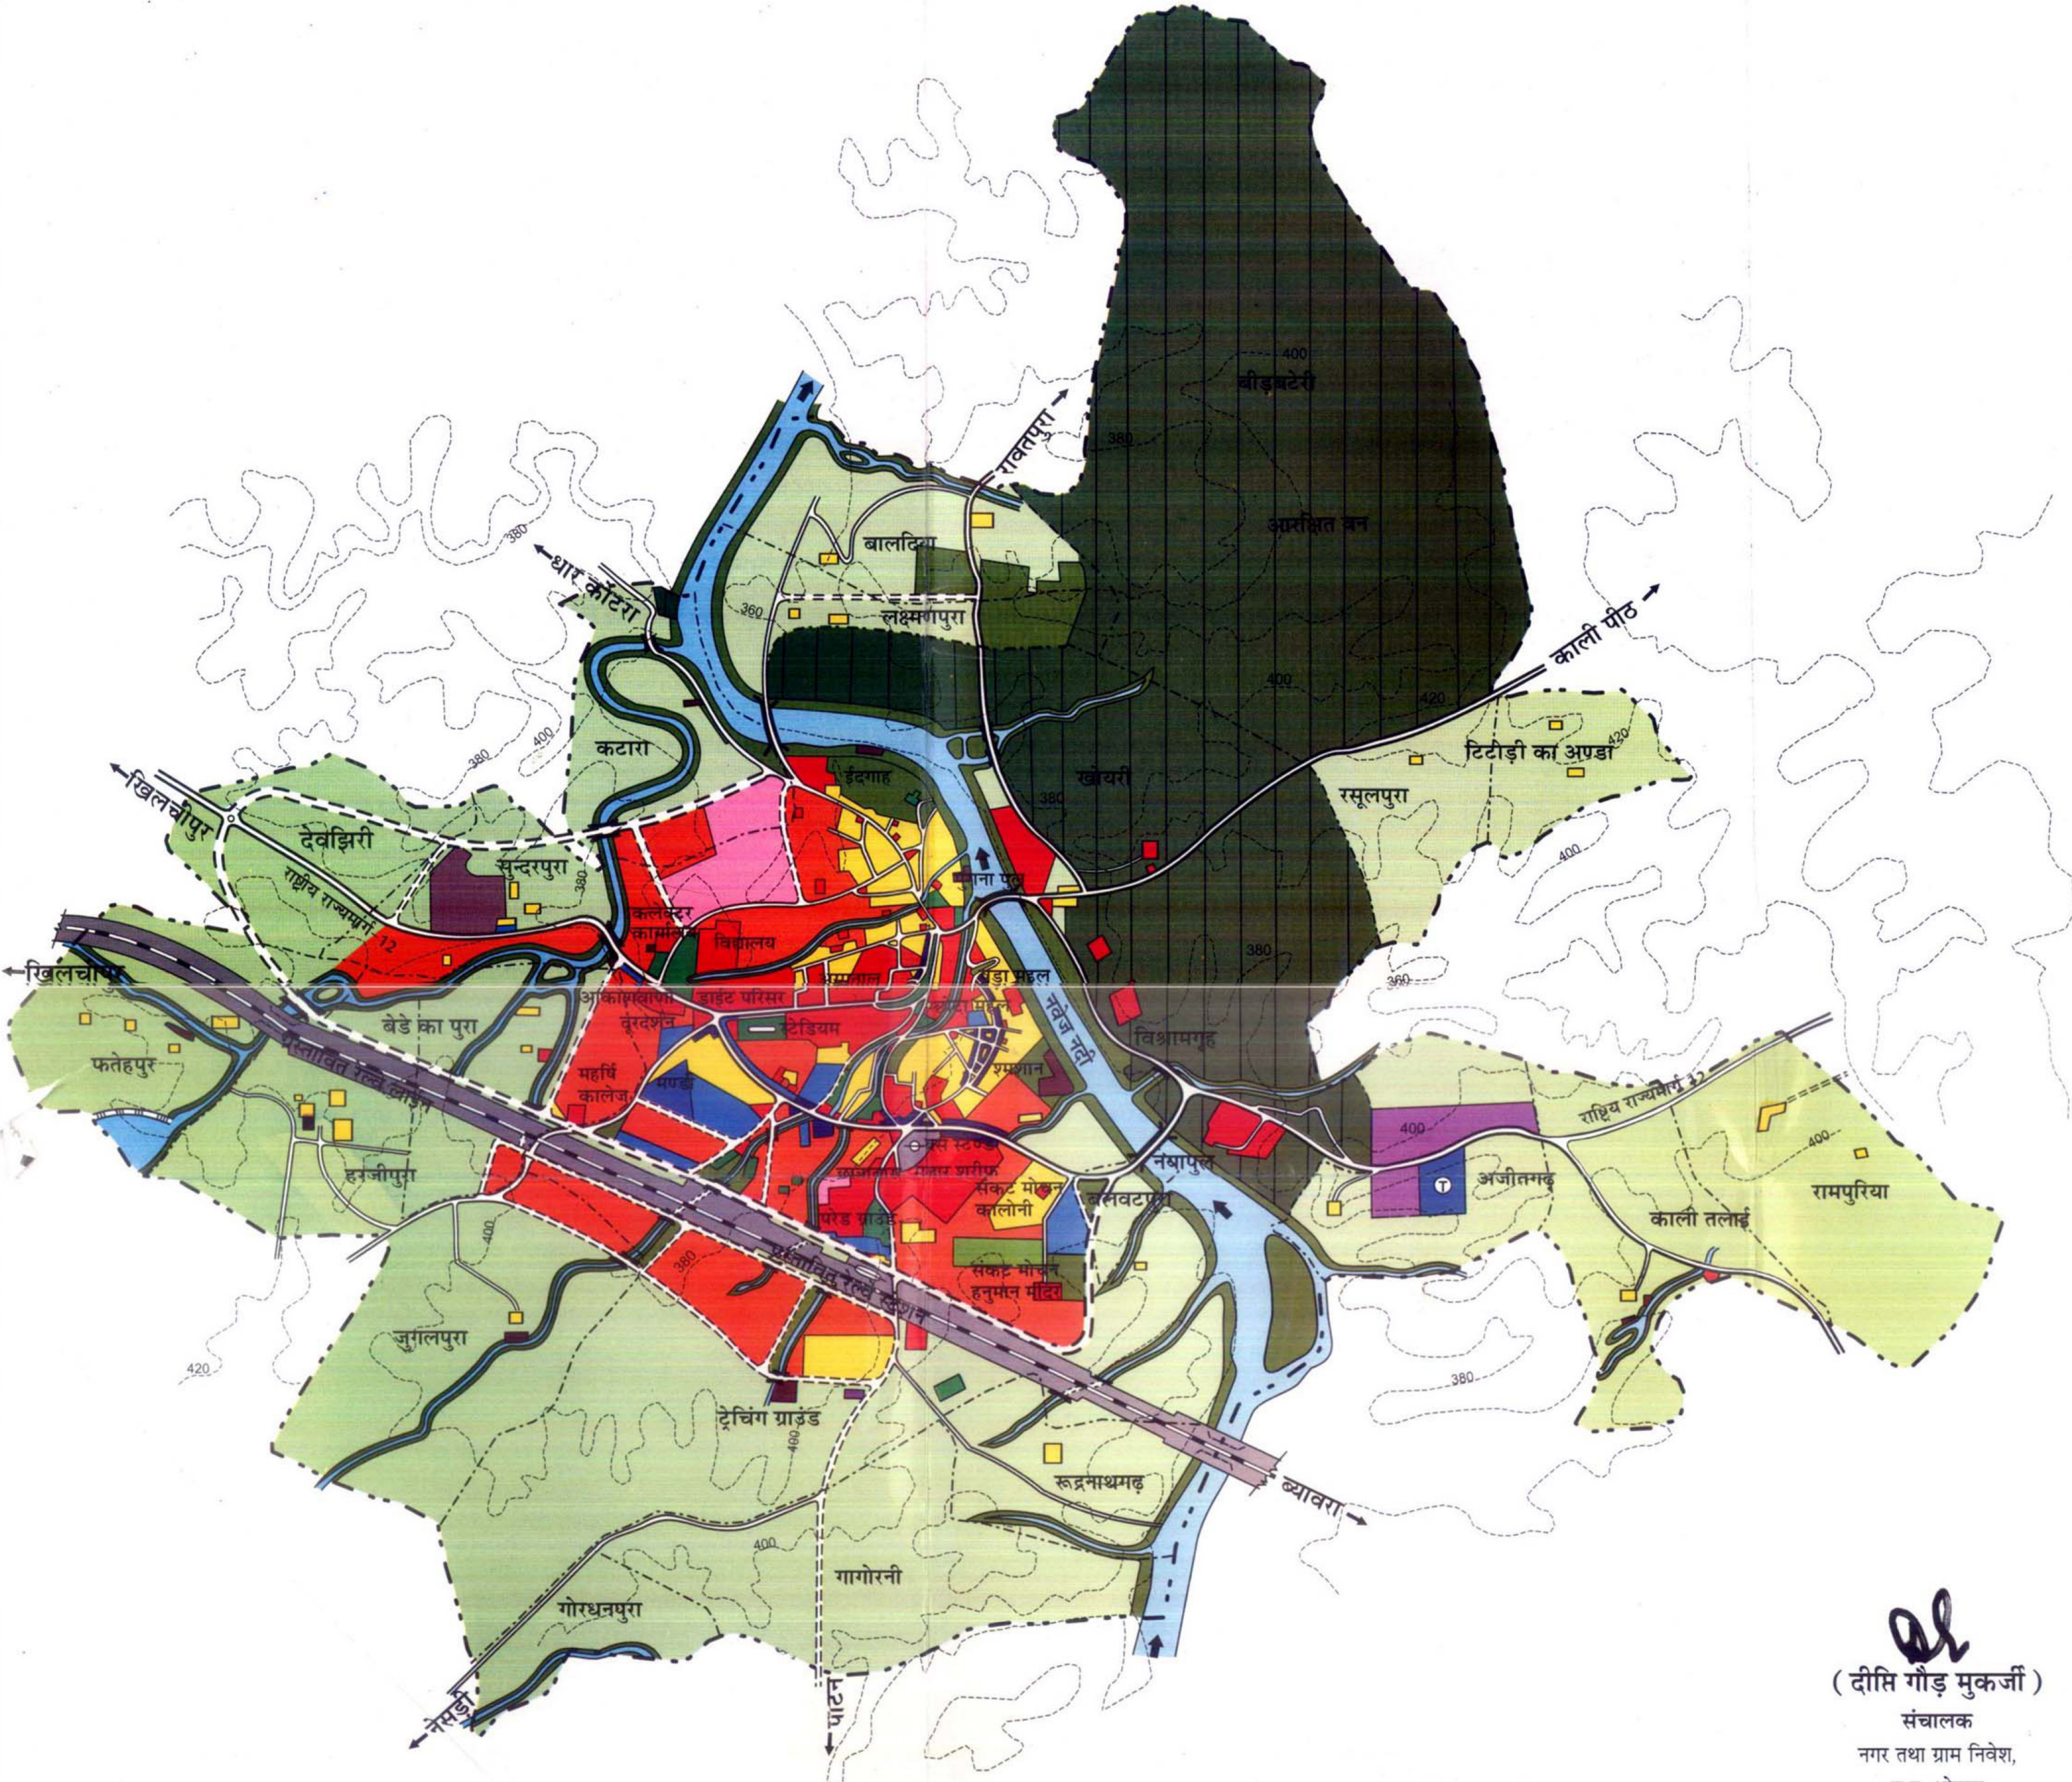

RAJGARH
DEVELOPMENT PLAN

राजगढ़
विकास योजना

	वर्तमान Existing	प्रस्तावित Proposed	
RESIDENTIAL	[Yellow Box]	[Red Box]	आवासीय
COMMERCIAL	[Blue Box]	[Light Blue Box]	वाणिज्यिक
GENERAL	[Dark Blue Box]	[Light Blue Box]	सामान्य
MANDI	[Blue Box]	[White Box]	मंडी
TRANSPORT NAGAR	[White Box]	[Blue Box with 'T']	यातायात नगर
INDUSTRIAL	[Purple Box]	[Purple Box]	औद्योगिक
PUBLIC & SEMI PUBLIC	[Red Box]	[Pink Box]	सार्वजनिक एवं अर्द्ध सार्वजनिक
PUBLIC UTILITIES & FACILITIES	[Brown Box]	[Brown Box]	सार्वजनिक सेवाएँ एवं सुविधायें
RECREATIONAL	[Green Box]	[Green Box]	आमोद-प्रमोद
PARK	[Green Box]	[Green Box]	उद्यान
STADIUM	[Green Box]	[White Box]	स्टेडियम
MELA GROUND	[White Box]	[Green Box]	मेला स्थल
LAKE FRONT PLANTATION	[Green Box]	[Green Box]	लेक फ्रंट / वृक्षारोपण
TRANSPORTATION			यातायात
ROAD	[Double Line]	[Double Line]	मार्ग
BUS - STAND	[Circle]	[Circle]	बस - स्थानक
RAILWAY LINE	[Dashed Line]	[Dashed Line]	रेल्वे लाईन
RAILWAY STATION	[Circle]	[Circle]	रेल्वे स्टेशन
WATER BODIES	[Light Blue Box]	[Light Blue Box]	जलाशय
AGRICULTURAL	[Light Green Box]	[Light Green Box]	कृषि
RESERVED FOREST	[Dark Green Box]	[Dark Green Box]	आरक्षित वन
BOUNDARY			सीमा
VILLAGE	[Dashed Line]	[Dashed Line]	ग्राम सीमा
PLANNING AREA	[Dashed Line]	[Dashed Line]	निवेश क्षेत्र