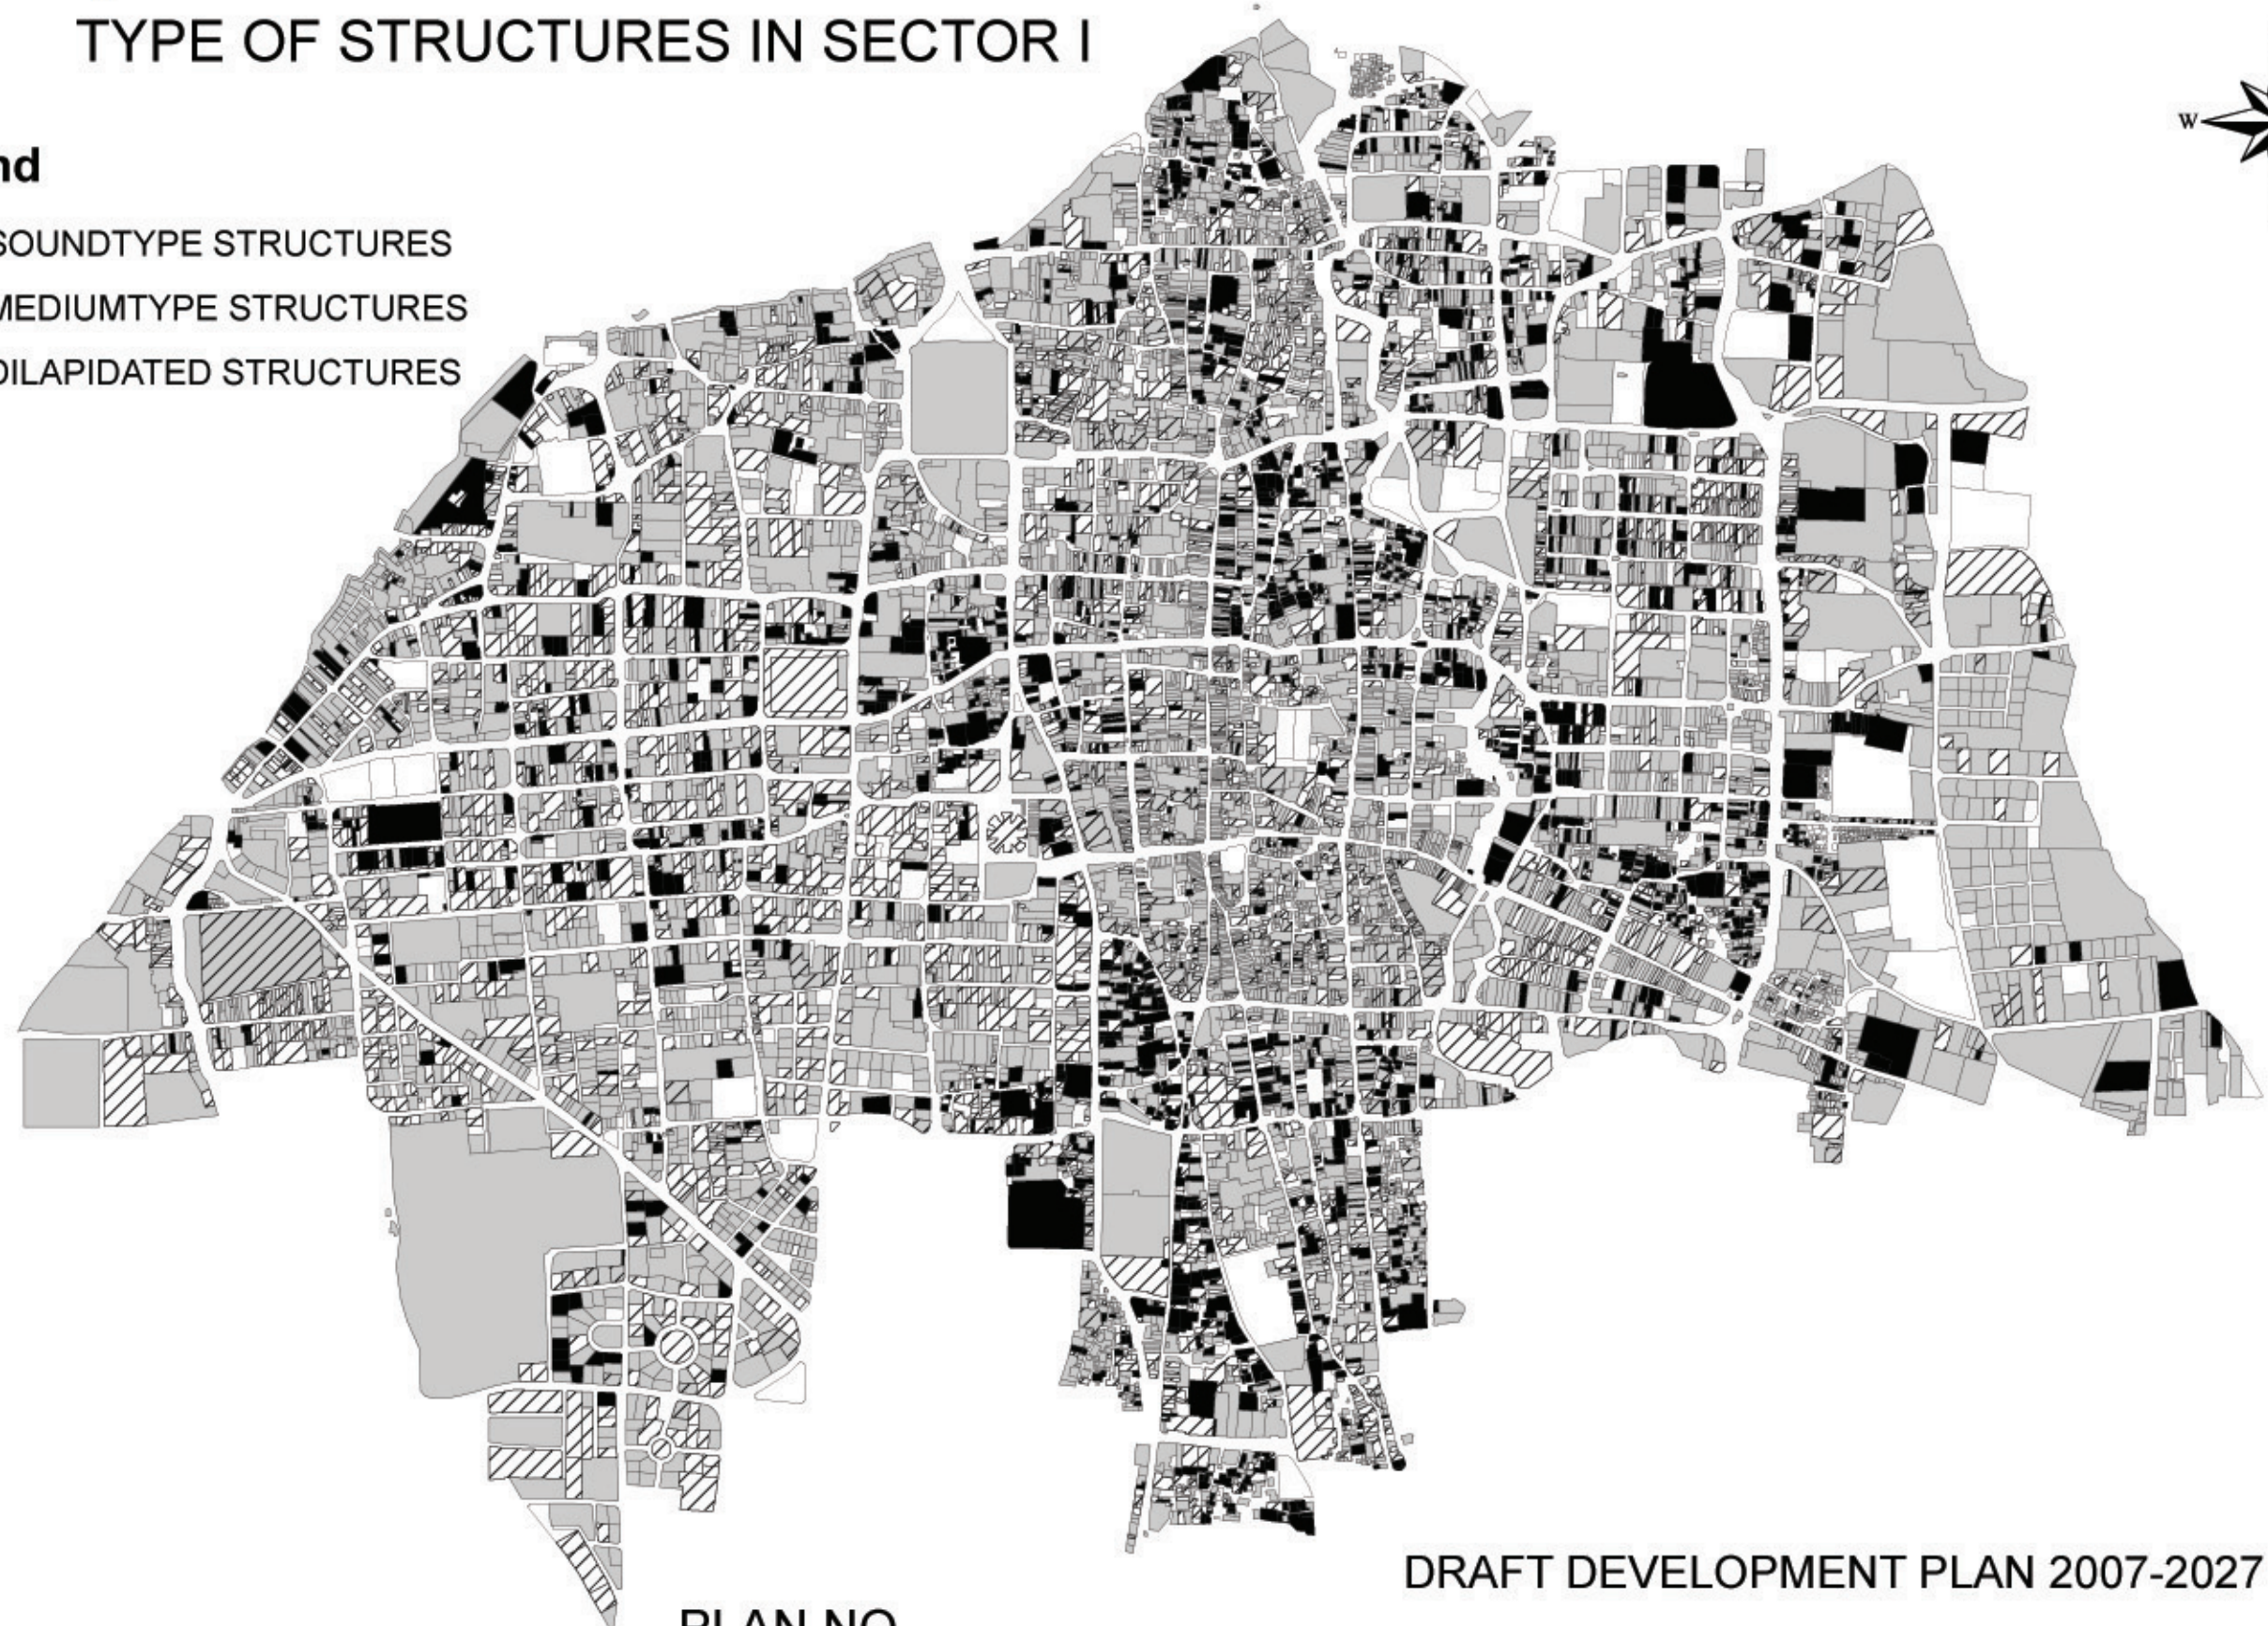

TYPE OF STRUCTURES IN SECTOR I

Legend

-  SOUNDTYPE STRUCTURES
-  MEDIUMTYPE STRUCTURES
-  DILAPIDATED STRUCTURES

PLAN NO.

DRAFT DEVELOPMENT PLAN 2007-2027
PUNE MUNICIPAL CORPORATION